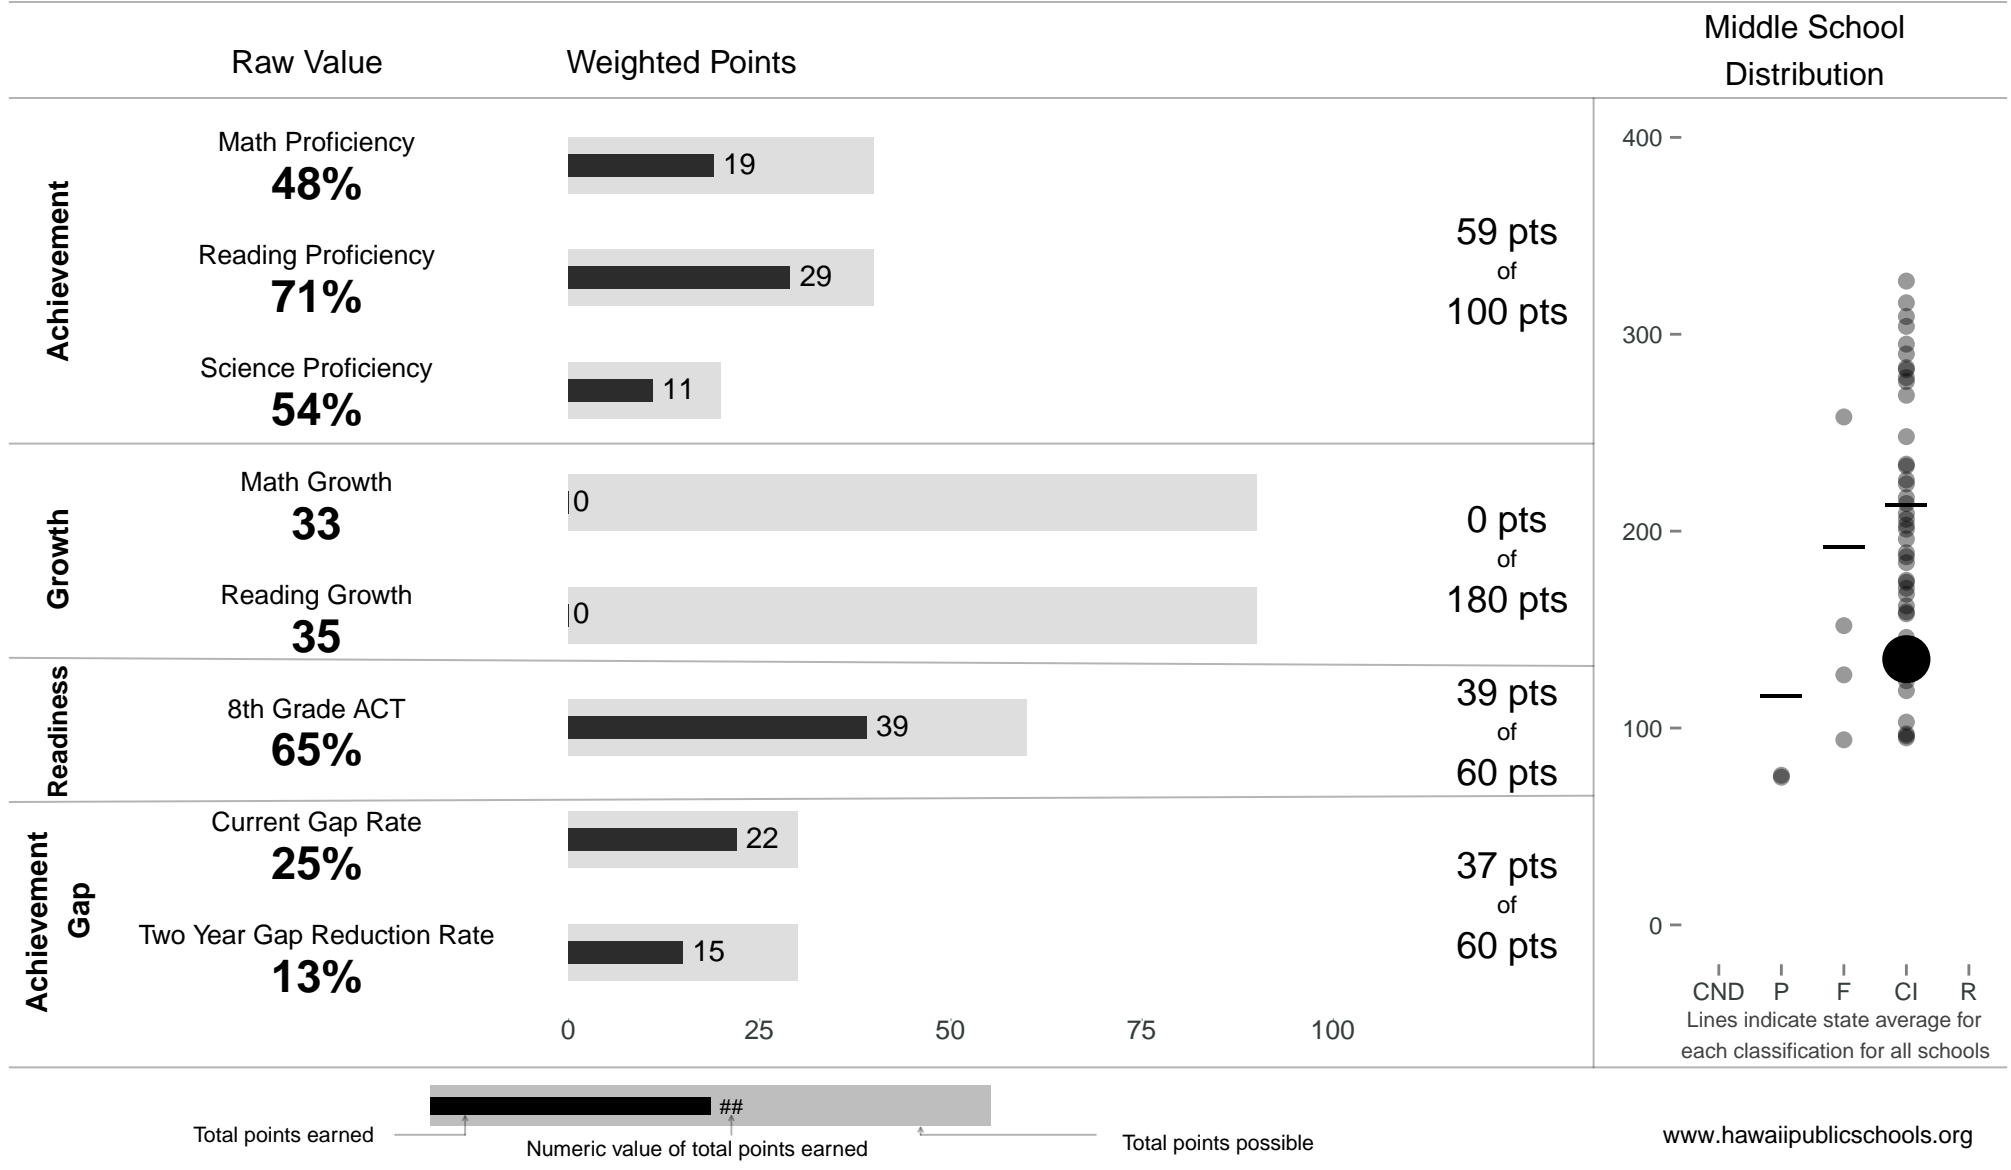

Aliamanu Middle

135 points of 400 points

School Year 2013–2014: Continuous Improvement

Trigger: None

School Year 2012–2013: Continuous Improvement

www.hawaiipublicschools.org

NOTE: Final display numbers are rounded, which may cause subtotals to appear to sum incorrectly. The total points value on the upper right is accurate.

Run Date: Thursday, September 11, 2014 – Final Run