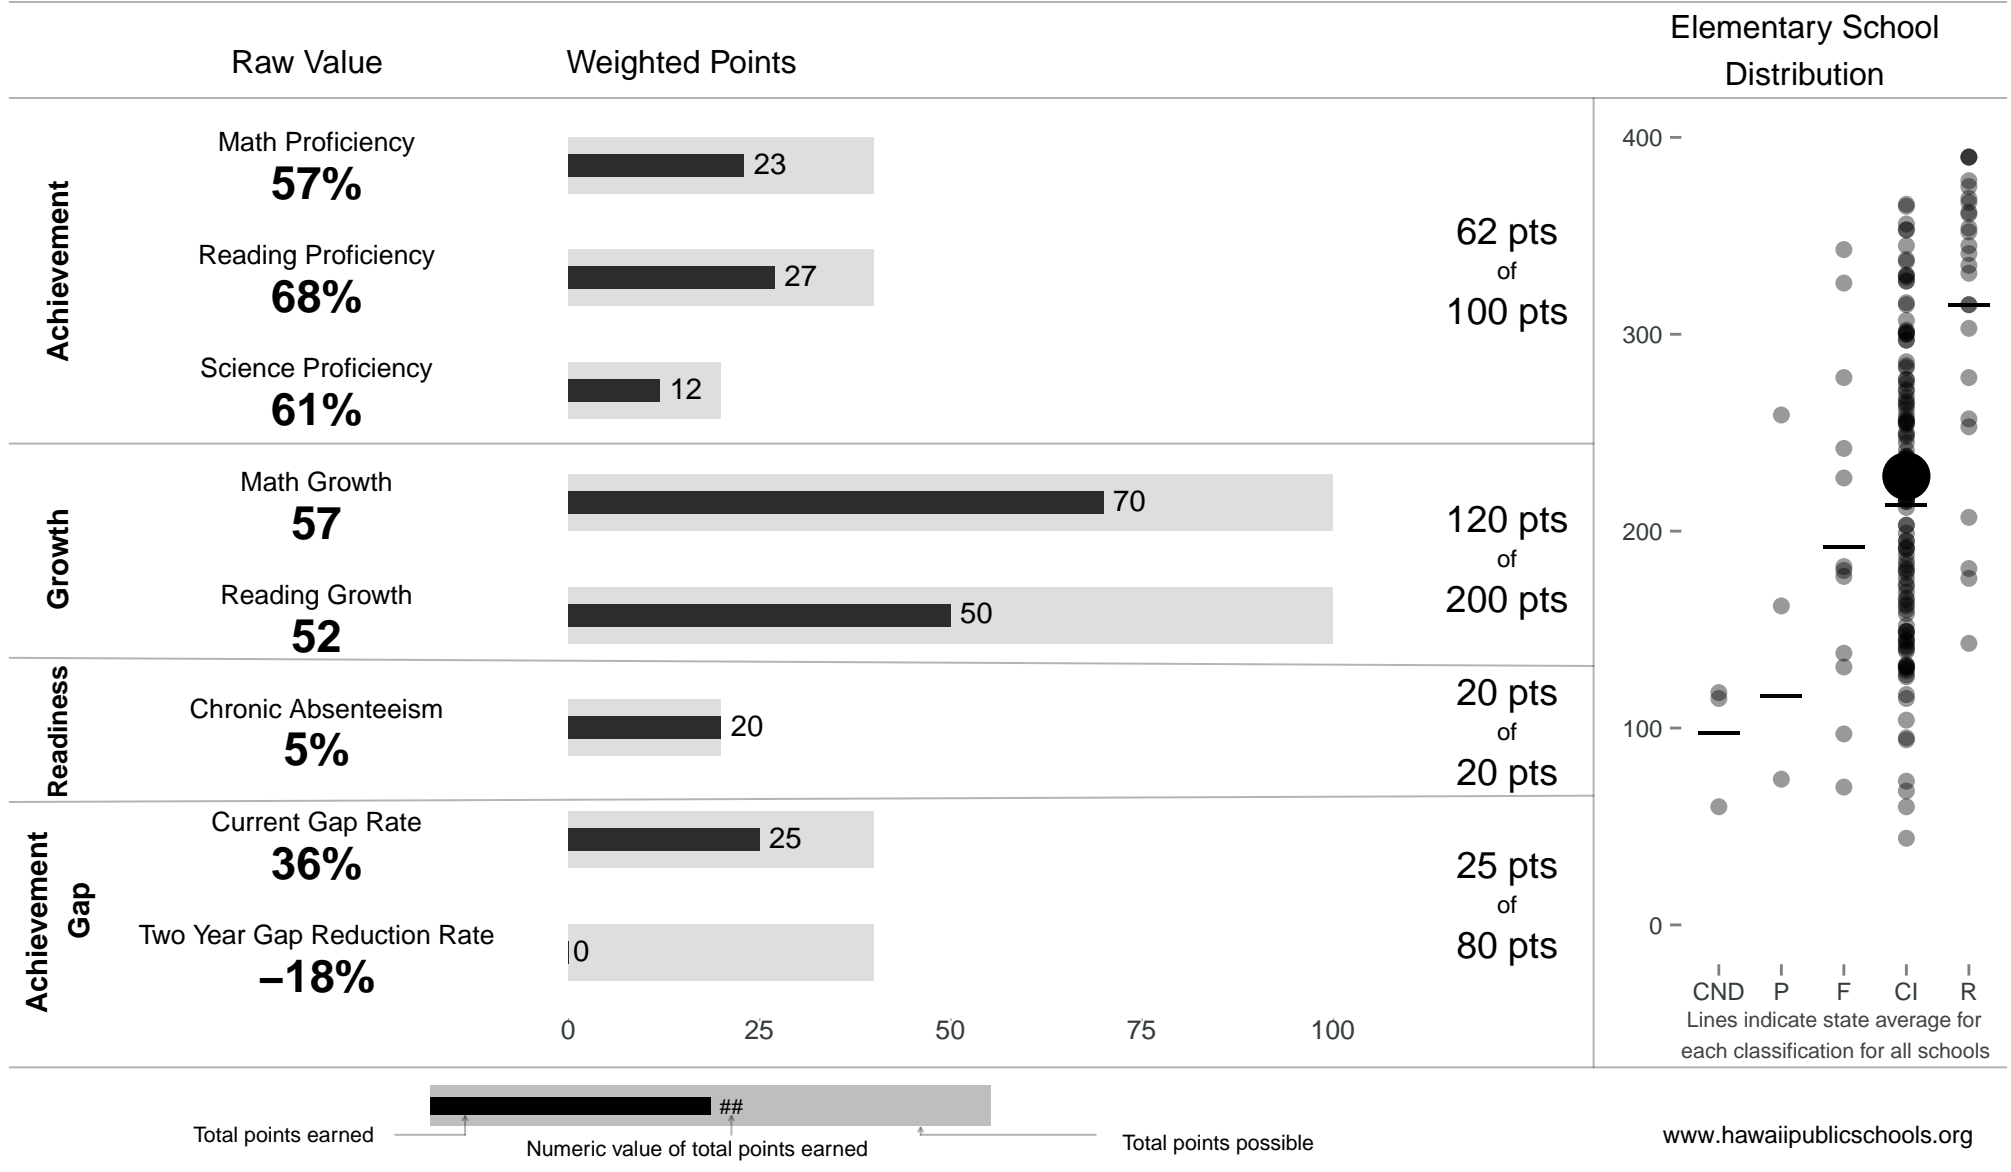

# Hale Kula Elementary

**228 points** of 400 points

School Year 2013–2014: Continuous Improvement

Trigger: None

School Year 2012–2013: Continuous Improvement

NOTE: Final display numbers are rounded, which may cause subtotals to appear to sum incorrectly. The total points value on the upper right is accurate.