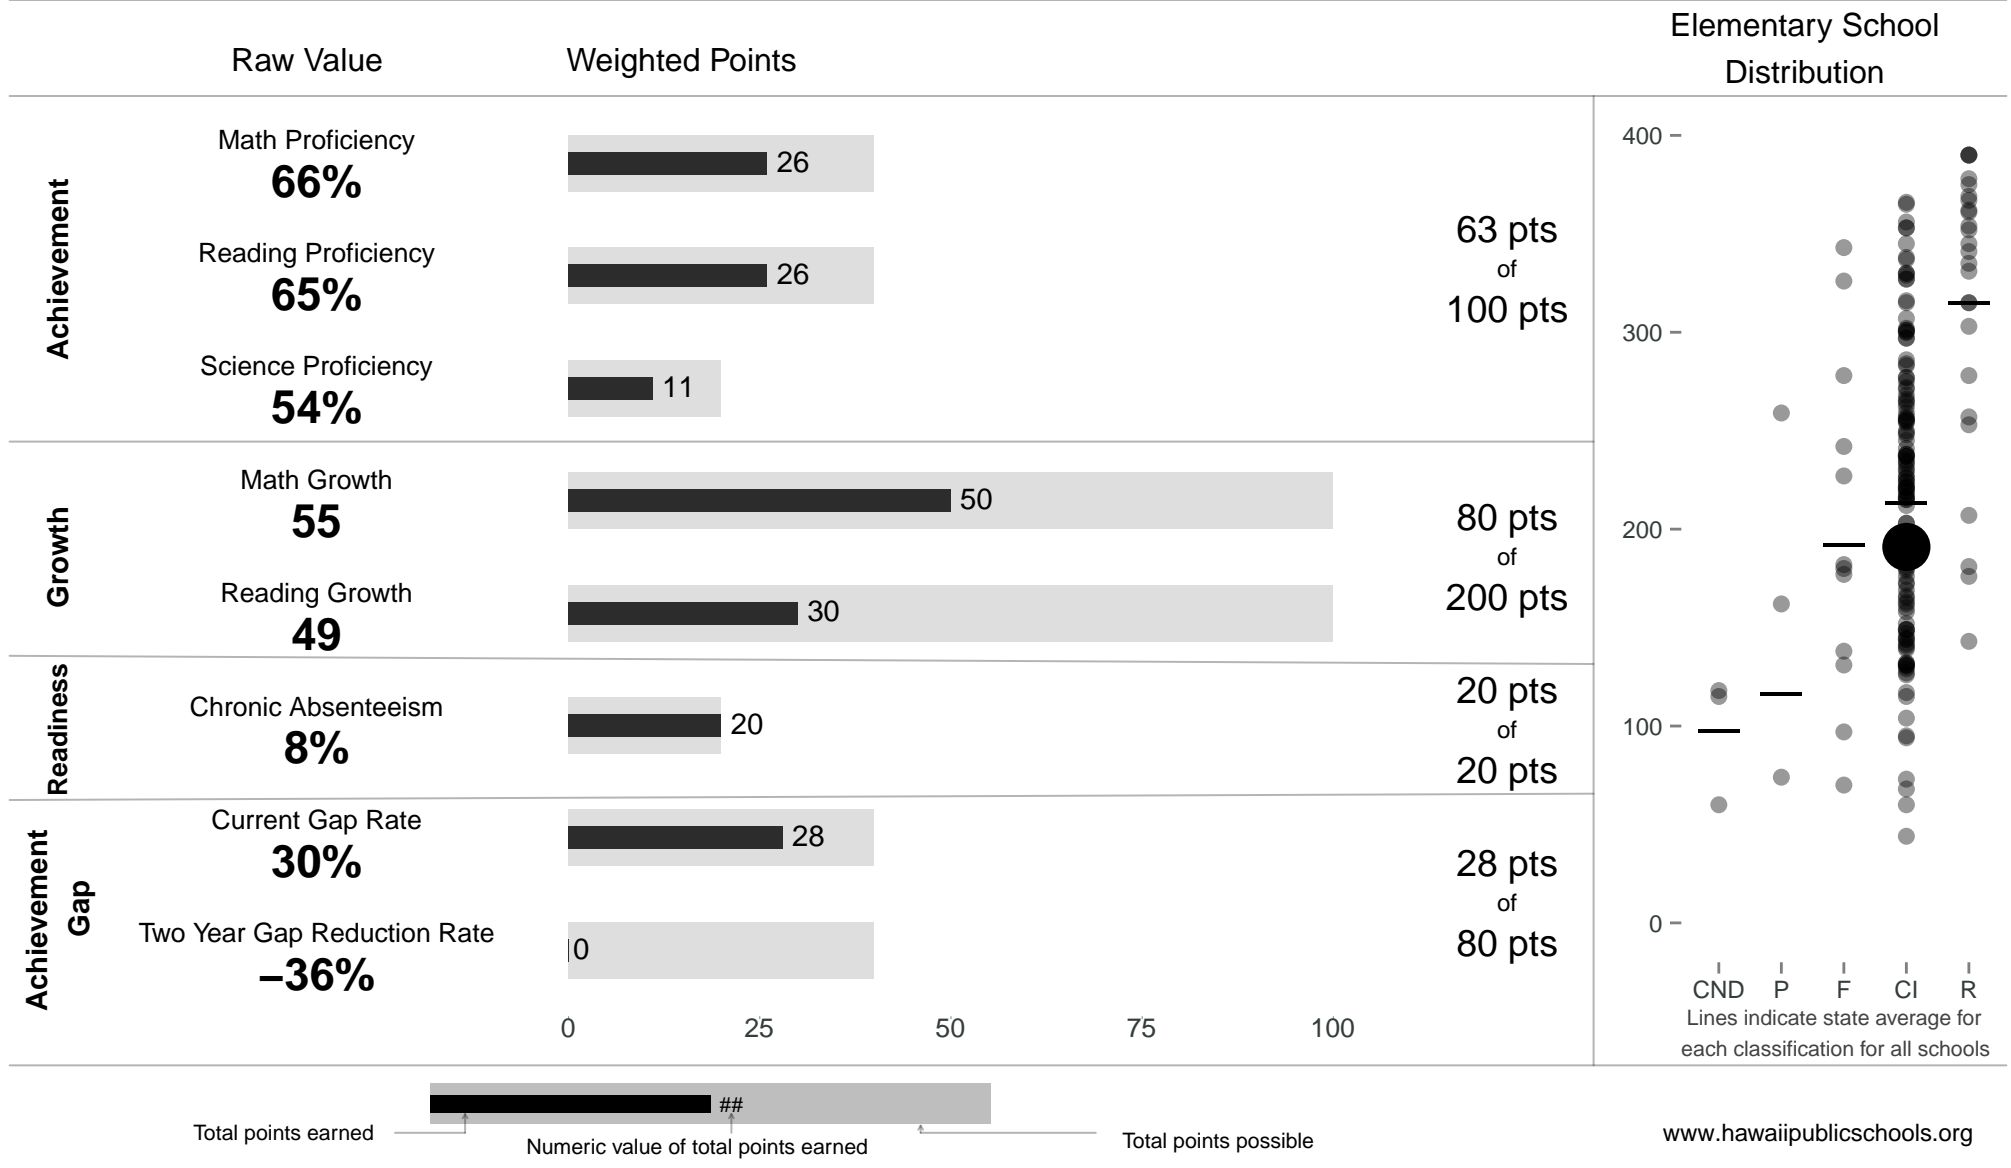

Kaala Elementary

191 points of 400 points

School Year 2013–2014: Continuous Improvement

Trigger: None

School Year 2012–2013: Continuous Improvement

www.hawaiipublicschools.org

NOTE: Final display numbers are rounded, which may cause subtotals to appear to sum incorrectly. The total points value on the upper right is accurate.

Run Date: Thursday, September 11, 2014 – Final Run