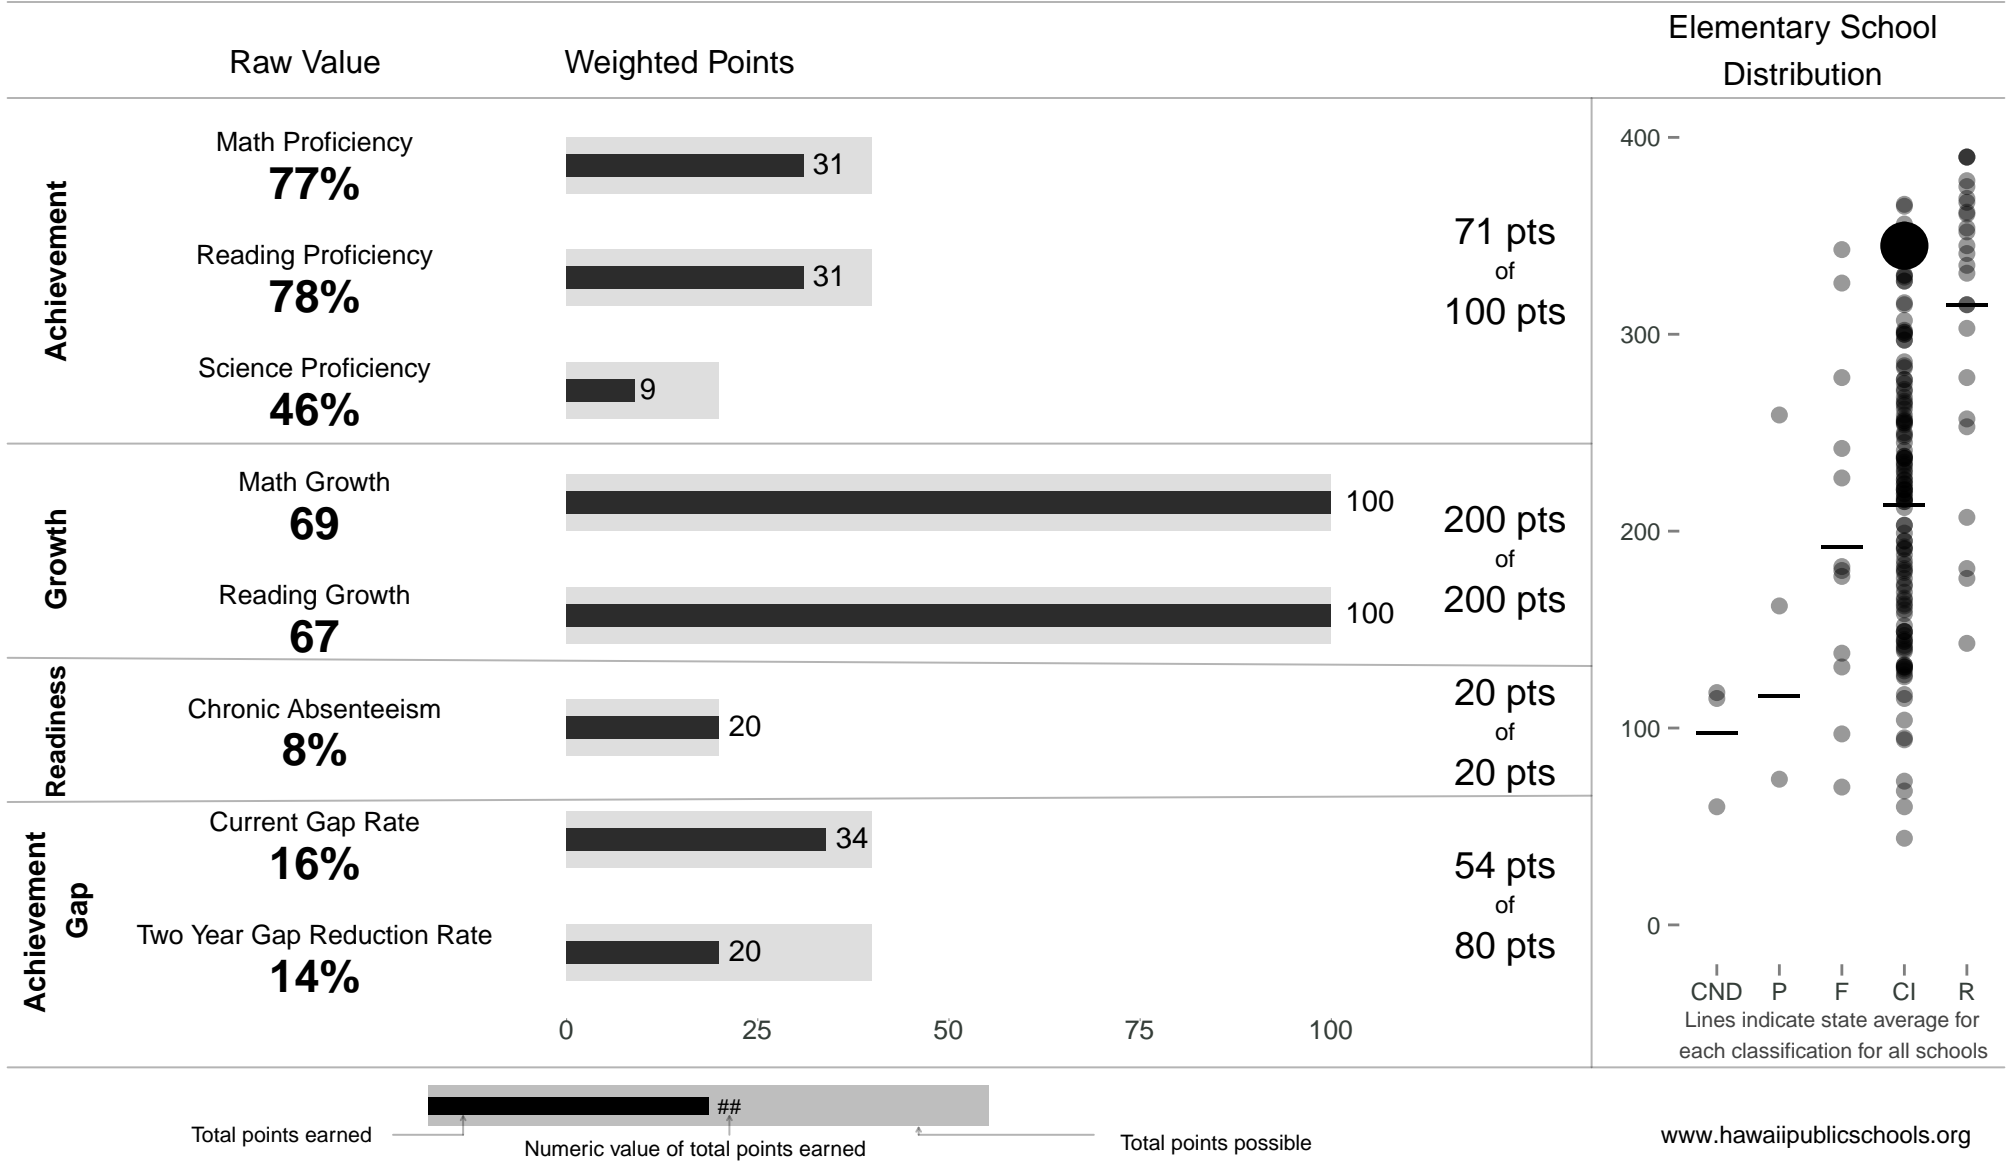

# Makalapa Elementary

**345 points** of 400 points

School Year 2013–2014: Continuous Improvement

Trigger: None

School Year 2012–2013: Continuous Improvement

www.hawaiipublicschools.org

NOTE: Final display numbers are rounded, which may cause subtotals to appear to sum incorrectly. The total points value on the upper right is accurate.

Run Date: Thursday, September 11, 2014 – Final Run