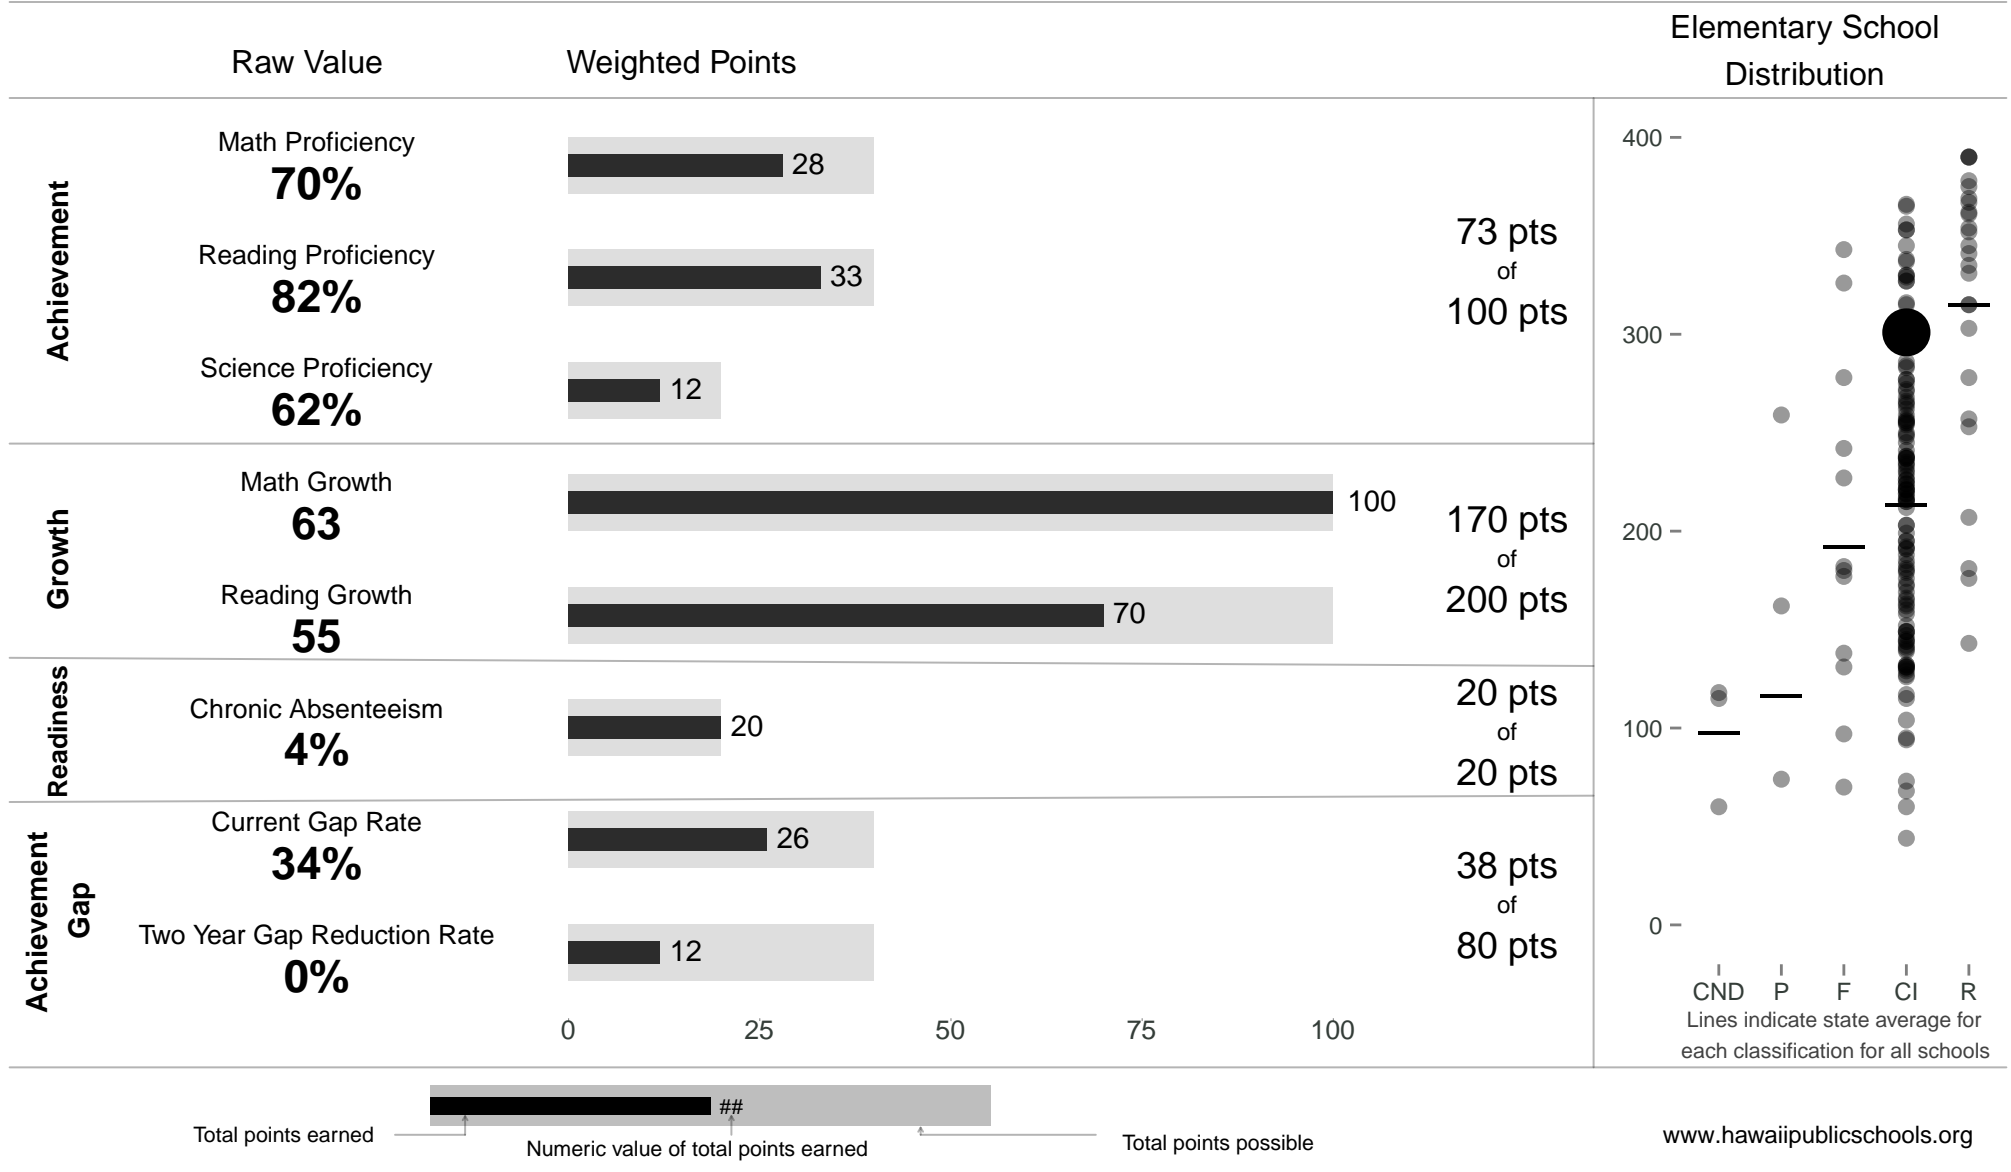

# Moanalua Elementary

**301 points** of 400 points

School Year 2013–2014: Continuous Improvement

Trigger: None

School Year 2012–2013: Continuous Improvement

www.hawaiipublicschools.org

NOTE: Final display numbers are rounded, which may cause subtotals to appear to sum incorrectly. The total points value on the upper right is accurate.

Run Date: Thursday, September 11, 2014 – Final Run