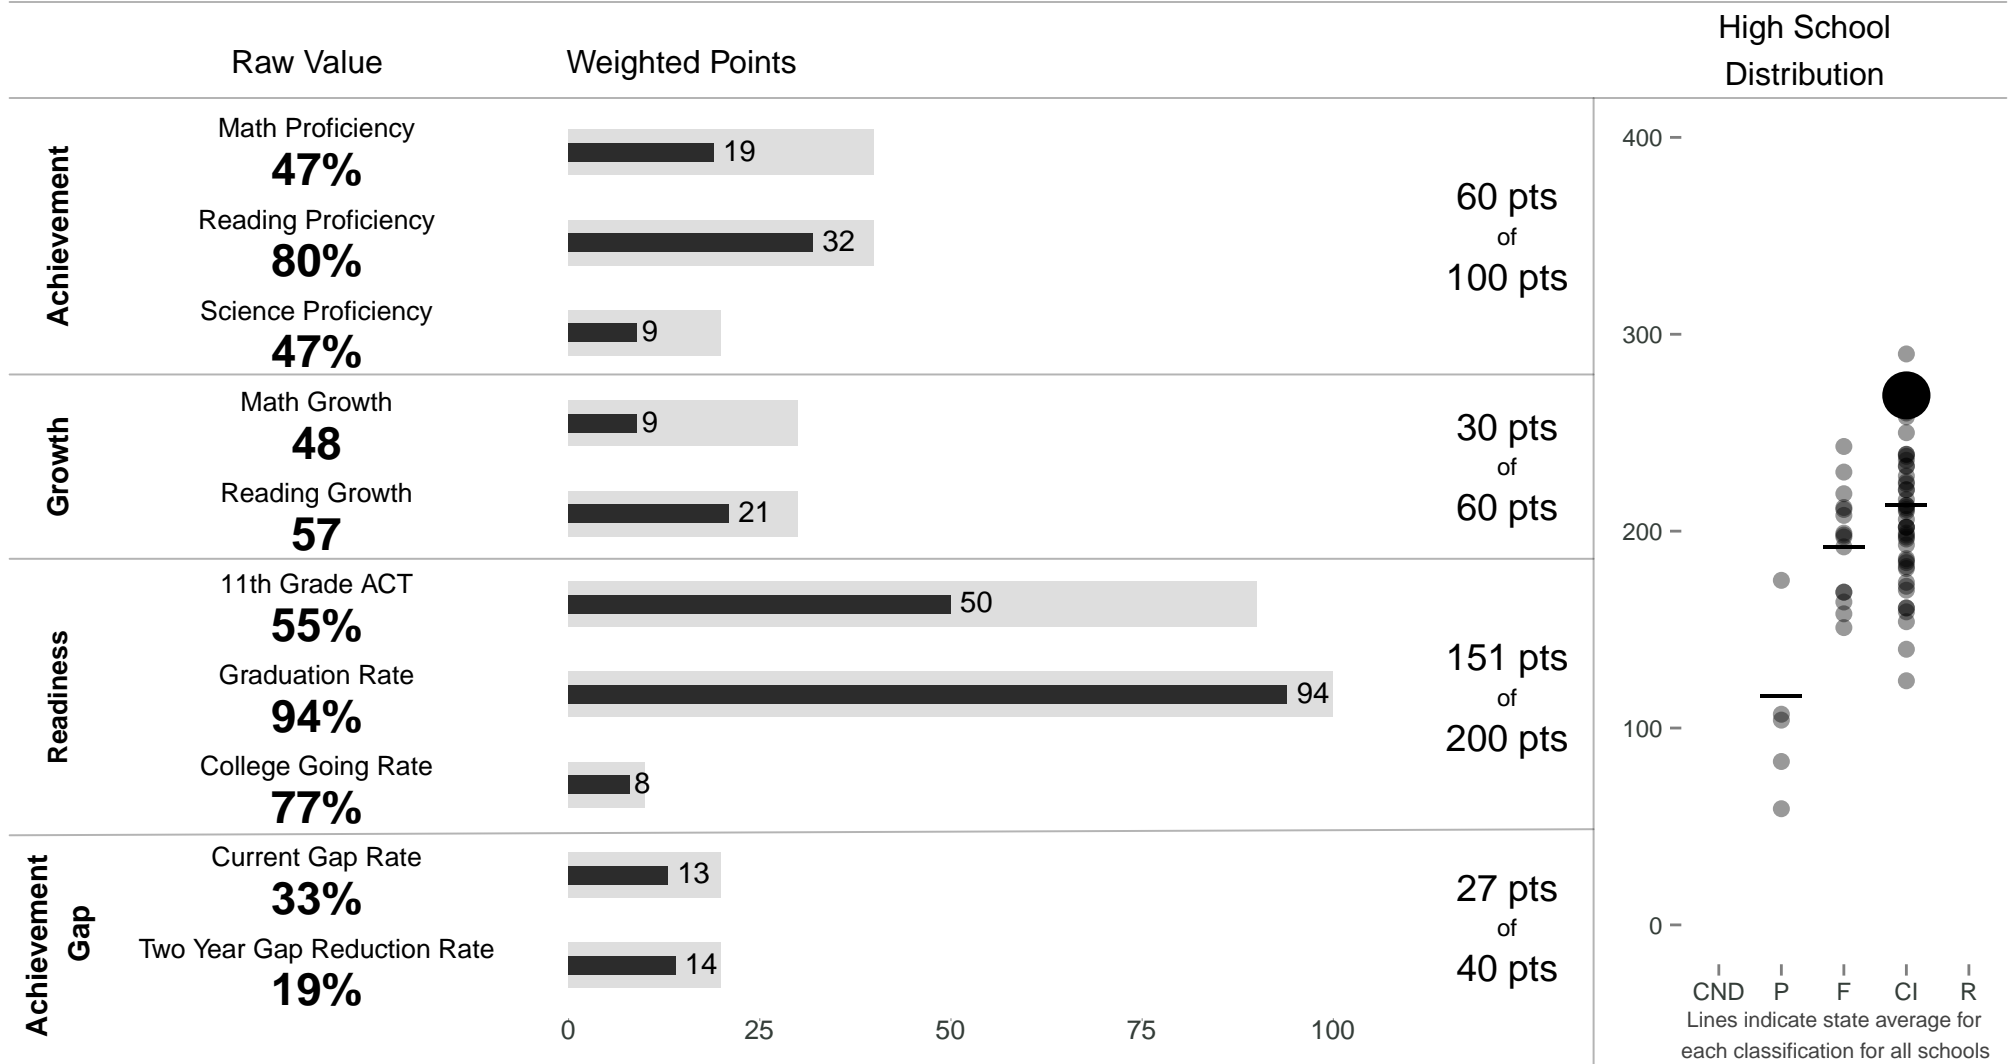

Moanalua High

269 points of 400 points

School Year 2013–2014: Continuous Improvement

Trigger: None

School Year 2012–2013: Continuous Improvement

www.hawaiipublicschools.org

NOTE: Final display numbers are rounded, which may cause subtotals to appear to sum incorrectly. The total points value on the upper right is accurate.

Run Date: Thursday, September 11, 2014 – Final Run