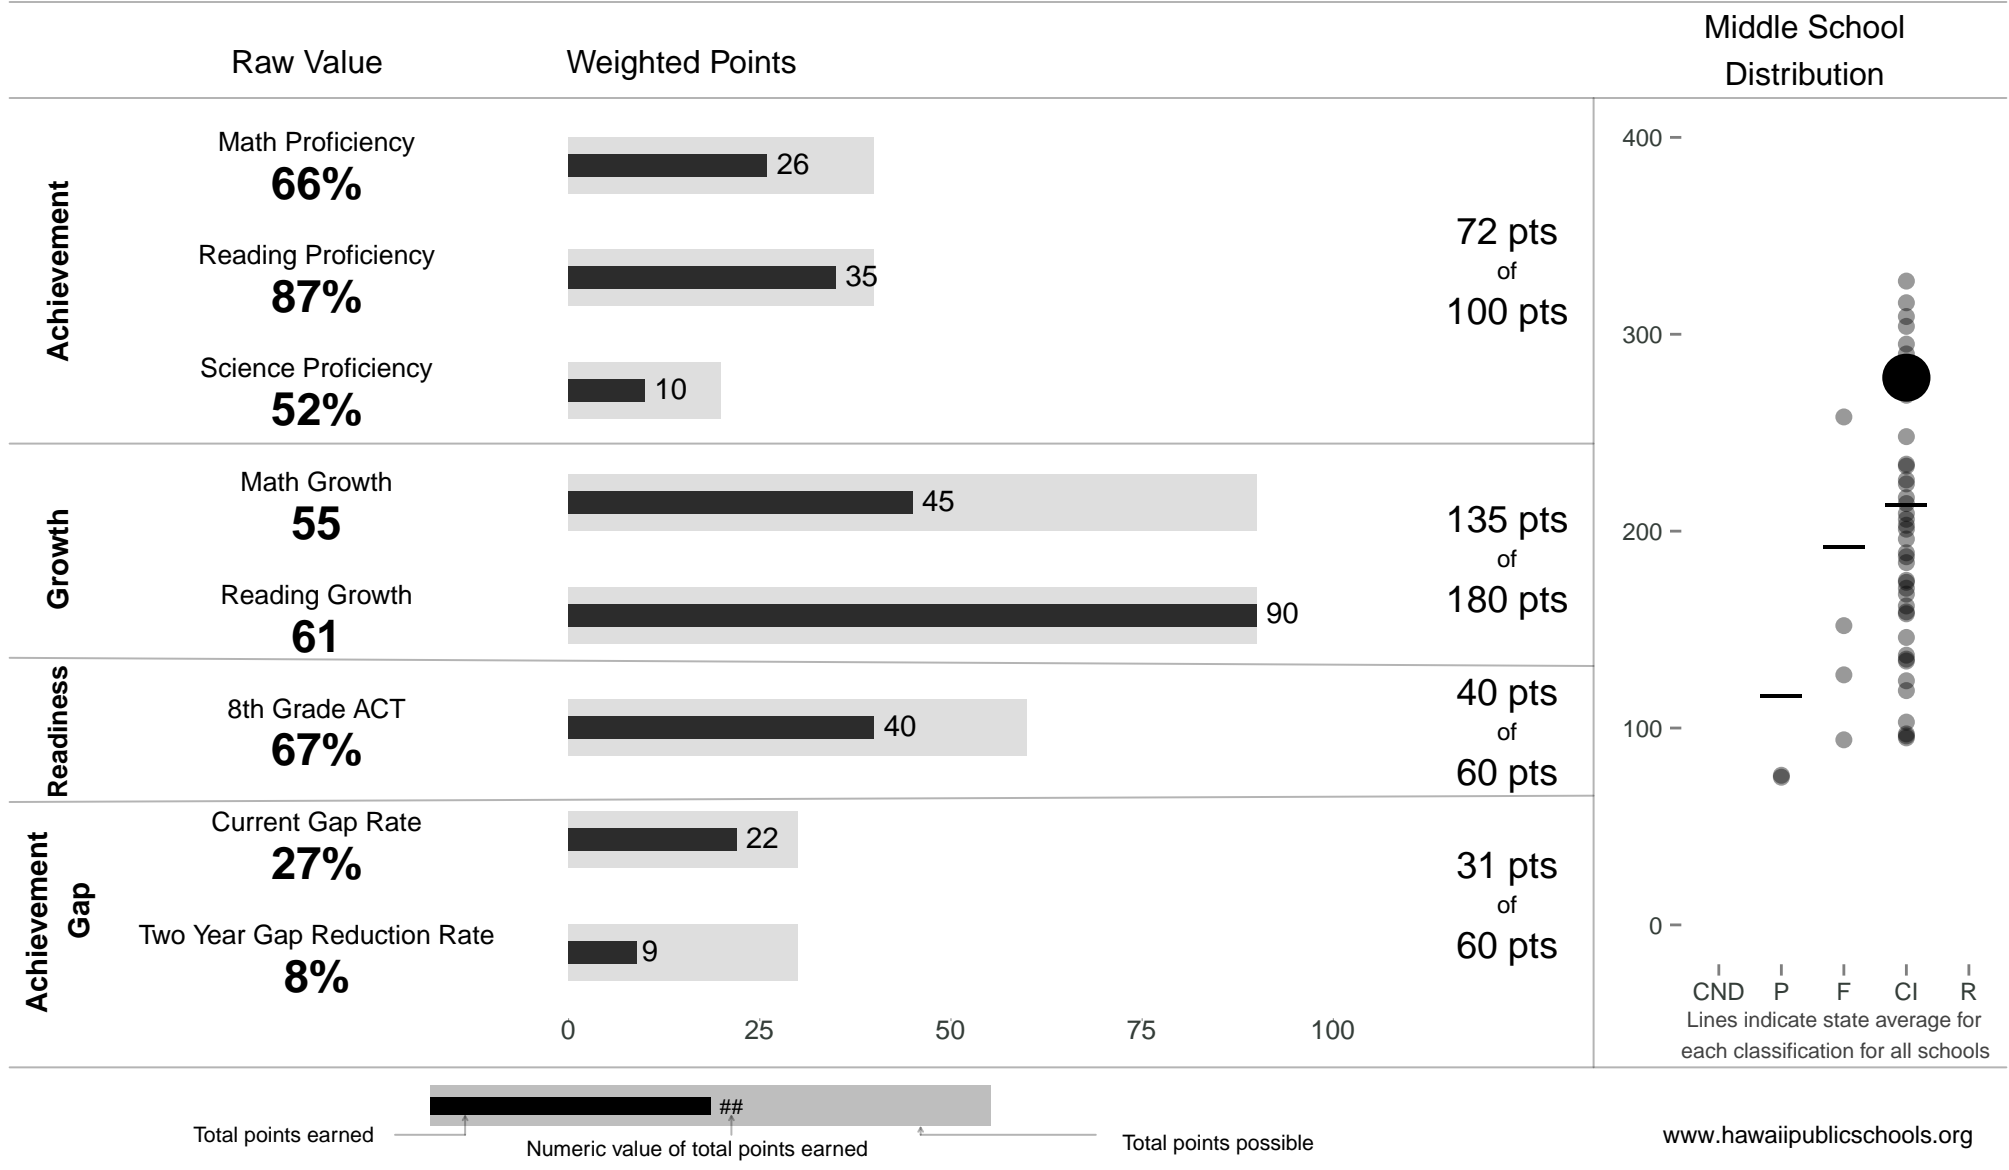

# Moanalua Middle

**278 points** of 400 points

School Year 2013–2014: Continuous Improvement

Trigger: None

School Year 2012–2013: Continuous Improvement

www.hawaiipublicschools.org

NOTE: Final display numbers are rounded, which may cause subtotals to appear to sum incorrectly. The total points value on the upper right is accurate.

Run Date: Thursday, September 11, 2014 – Final Run