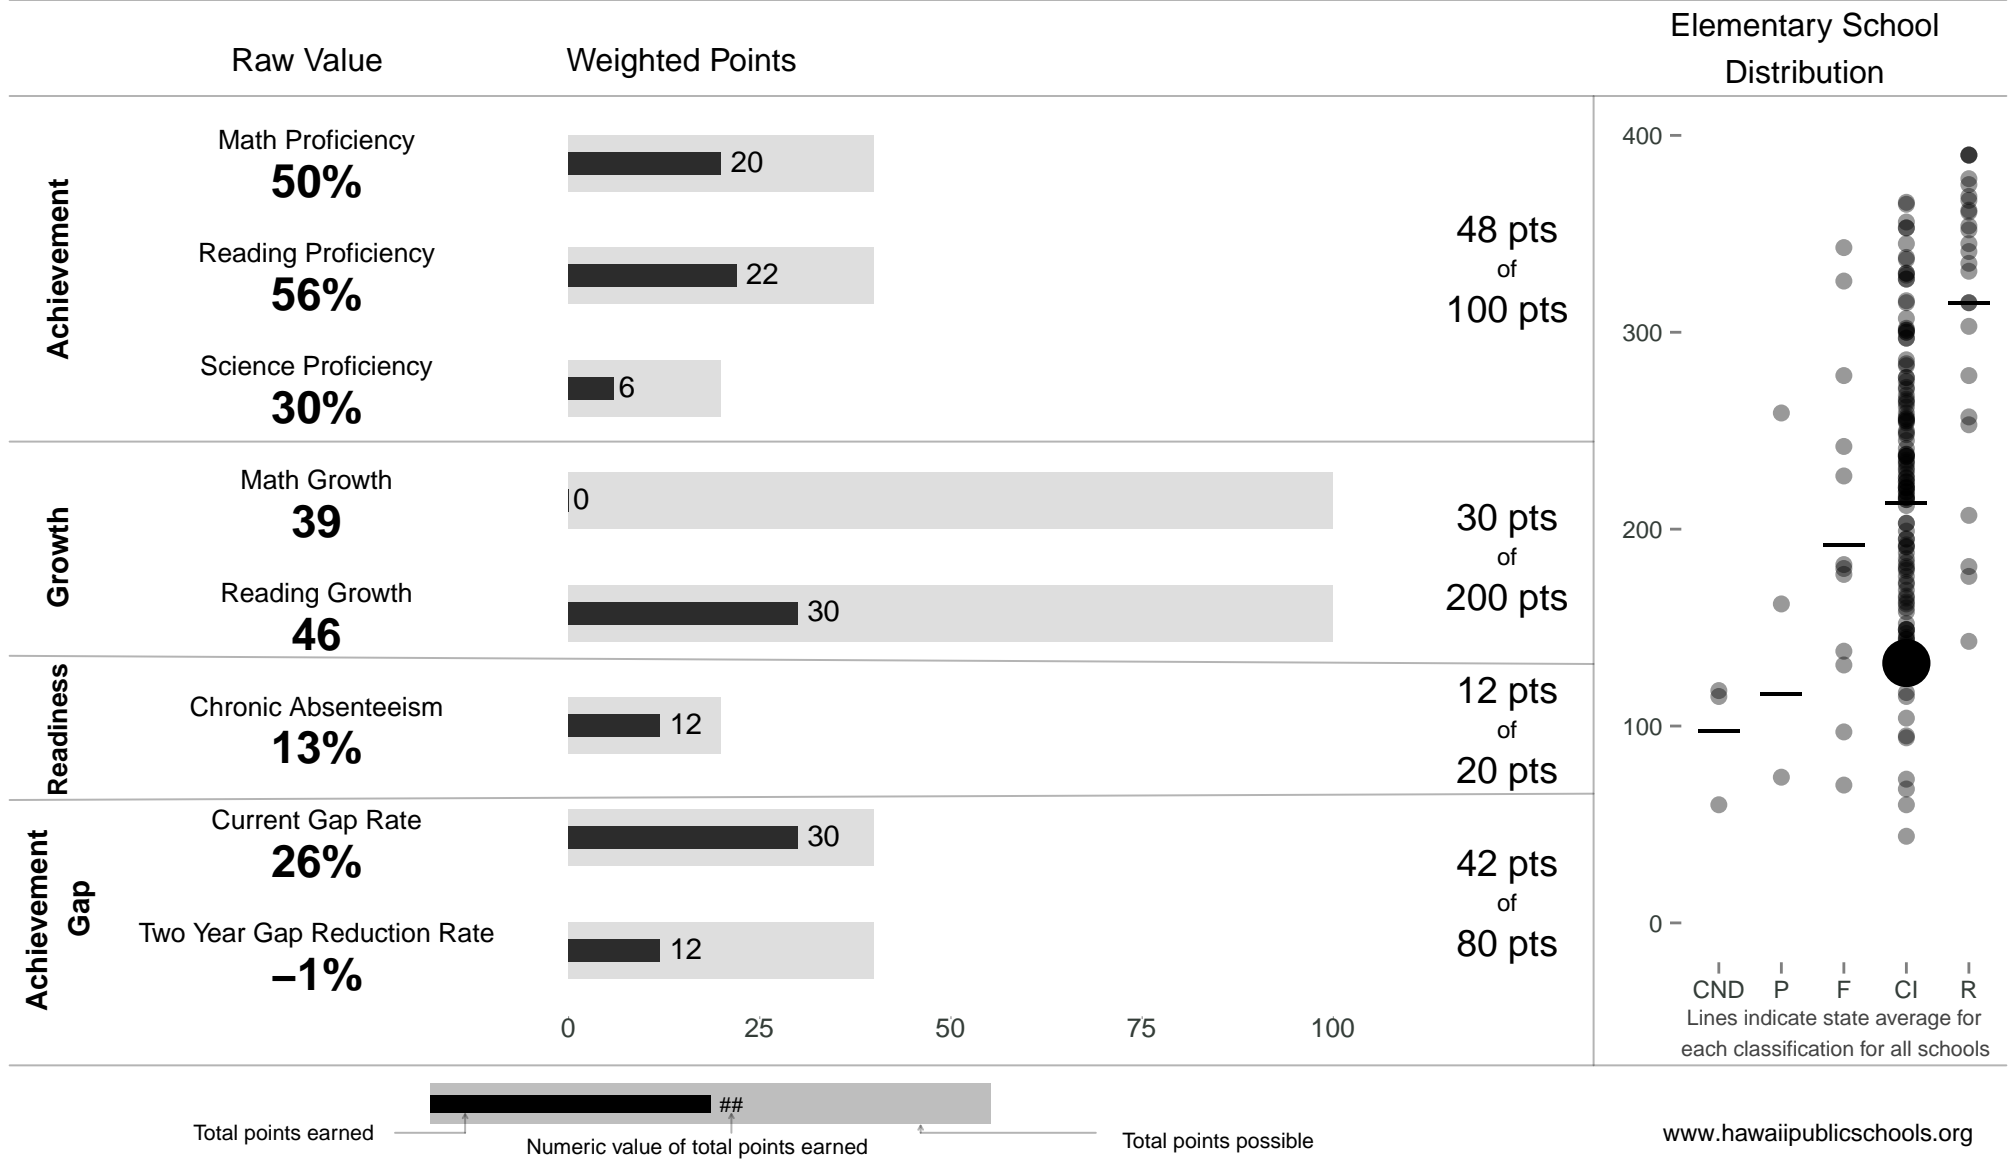

# Wahiawa Elementary

**132 points** of 400 points

School Year 2013–2014: Continuous Improvement

Trigger: None

School Year 2012–2013: Continuous Improvement

www.hawaiipublicschools.org

NOTE: Final display numbers are rounded, which may cause subtotals to appear to sum incorrectly. The total points value on the upper right is accurate.

Run Date: Thursday, September 11, 2014 – Final Run