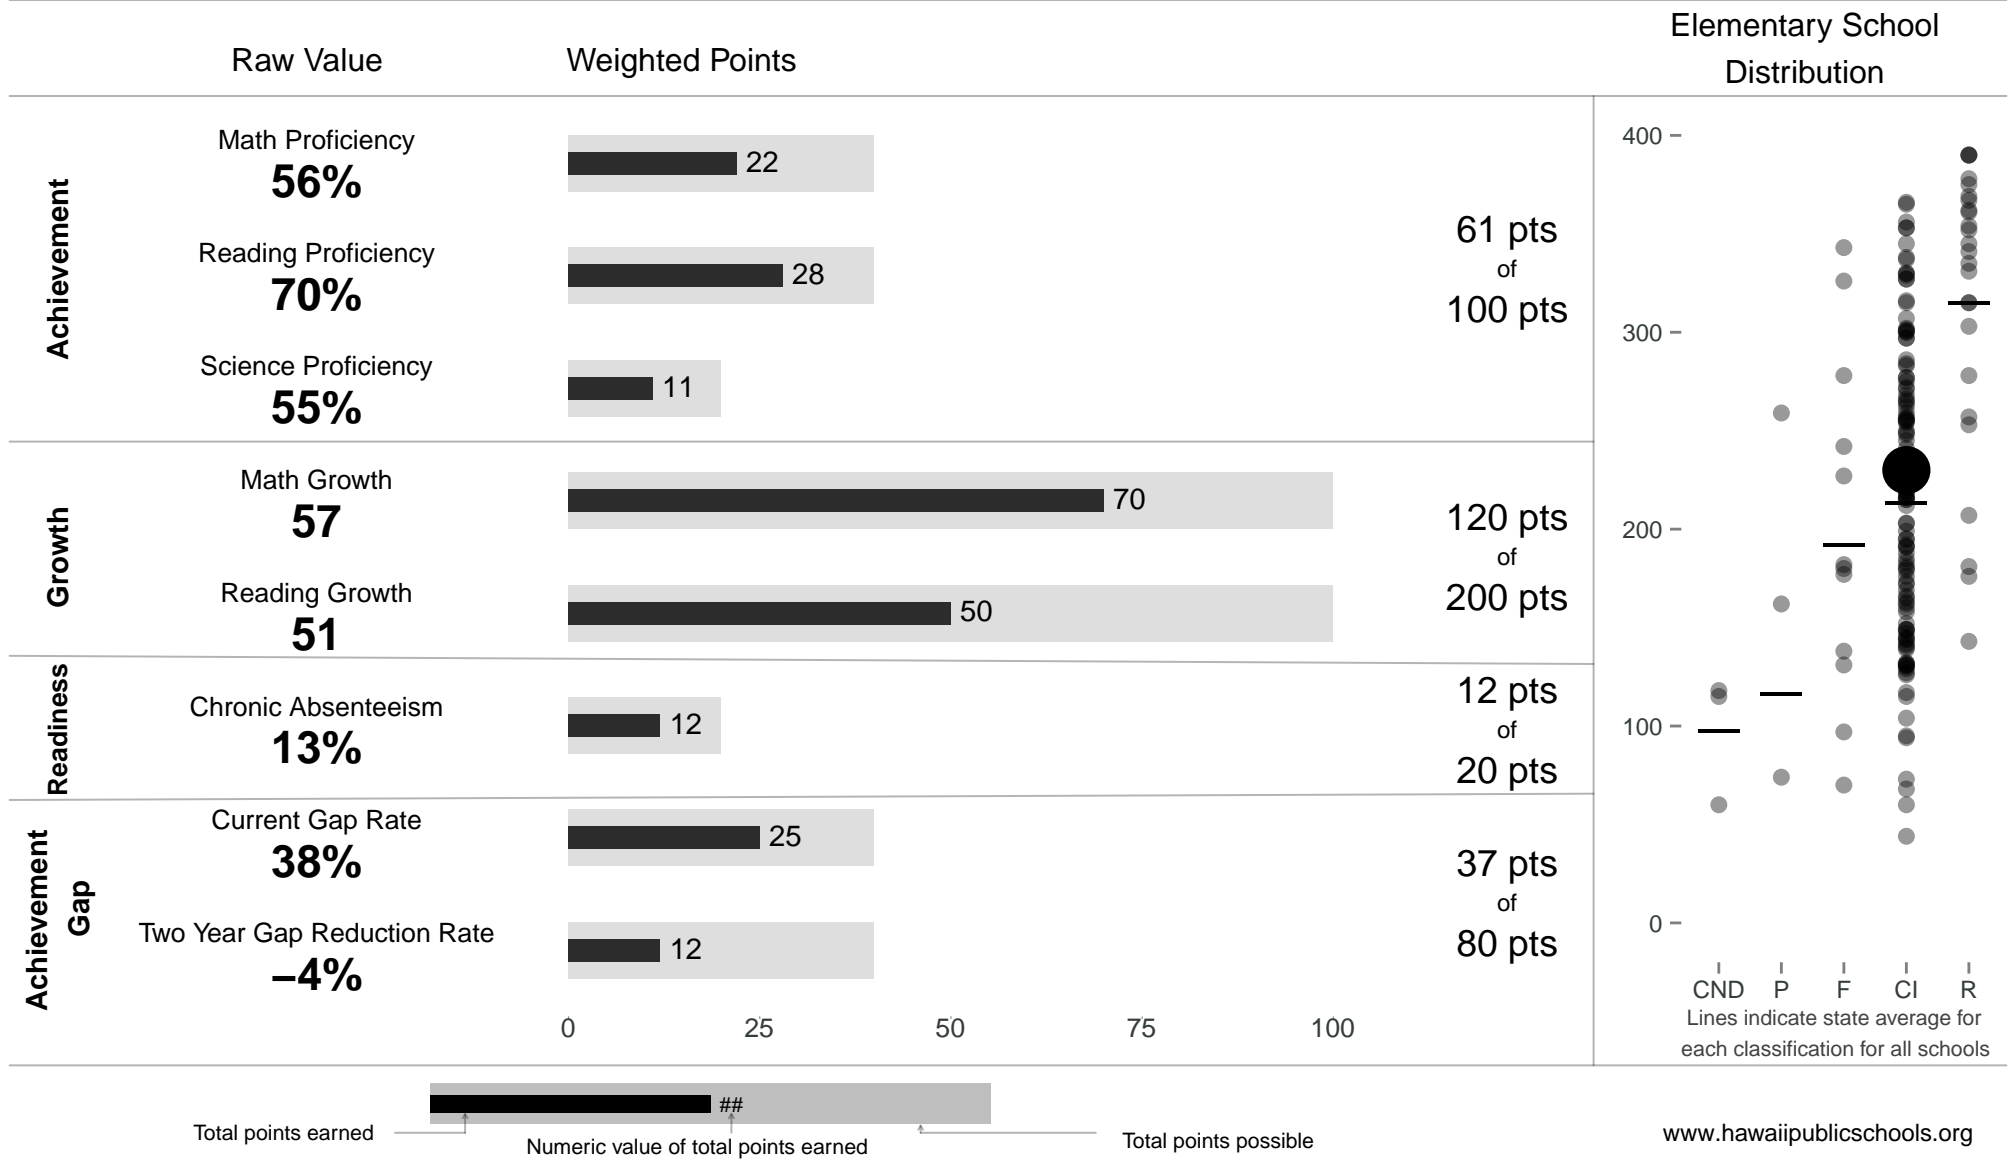

# Waimalu Elementary

**230 points** of 400 points

School Year 2013–2014: Continuous Improvement

Trigger: None

School Year 2012–2013: Continuous Improvement

www.hawaiipublicschools.org

NOTE: Final display numbers are rounded, which may cause subtotals to appear to sum incorrectly. The total points value on the upper right is accurate.

Run Date: Thursday, September 11, 2014 – Final Run