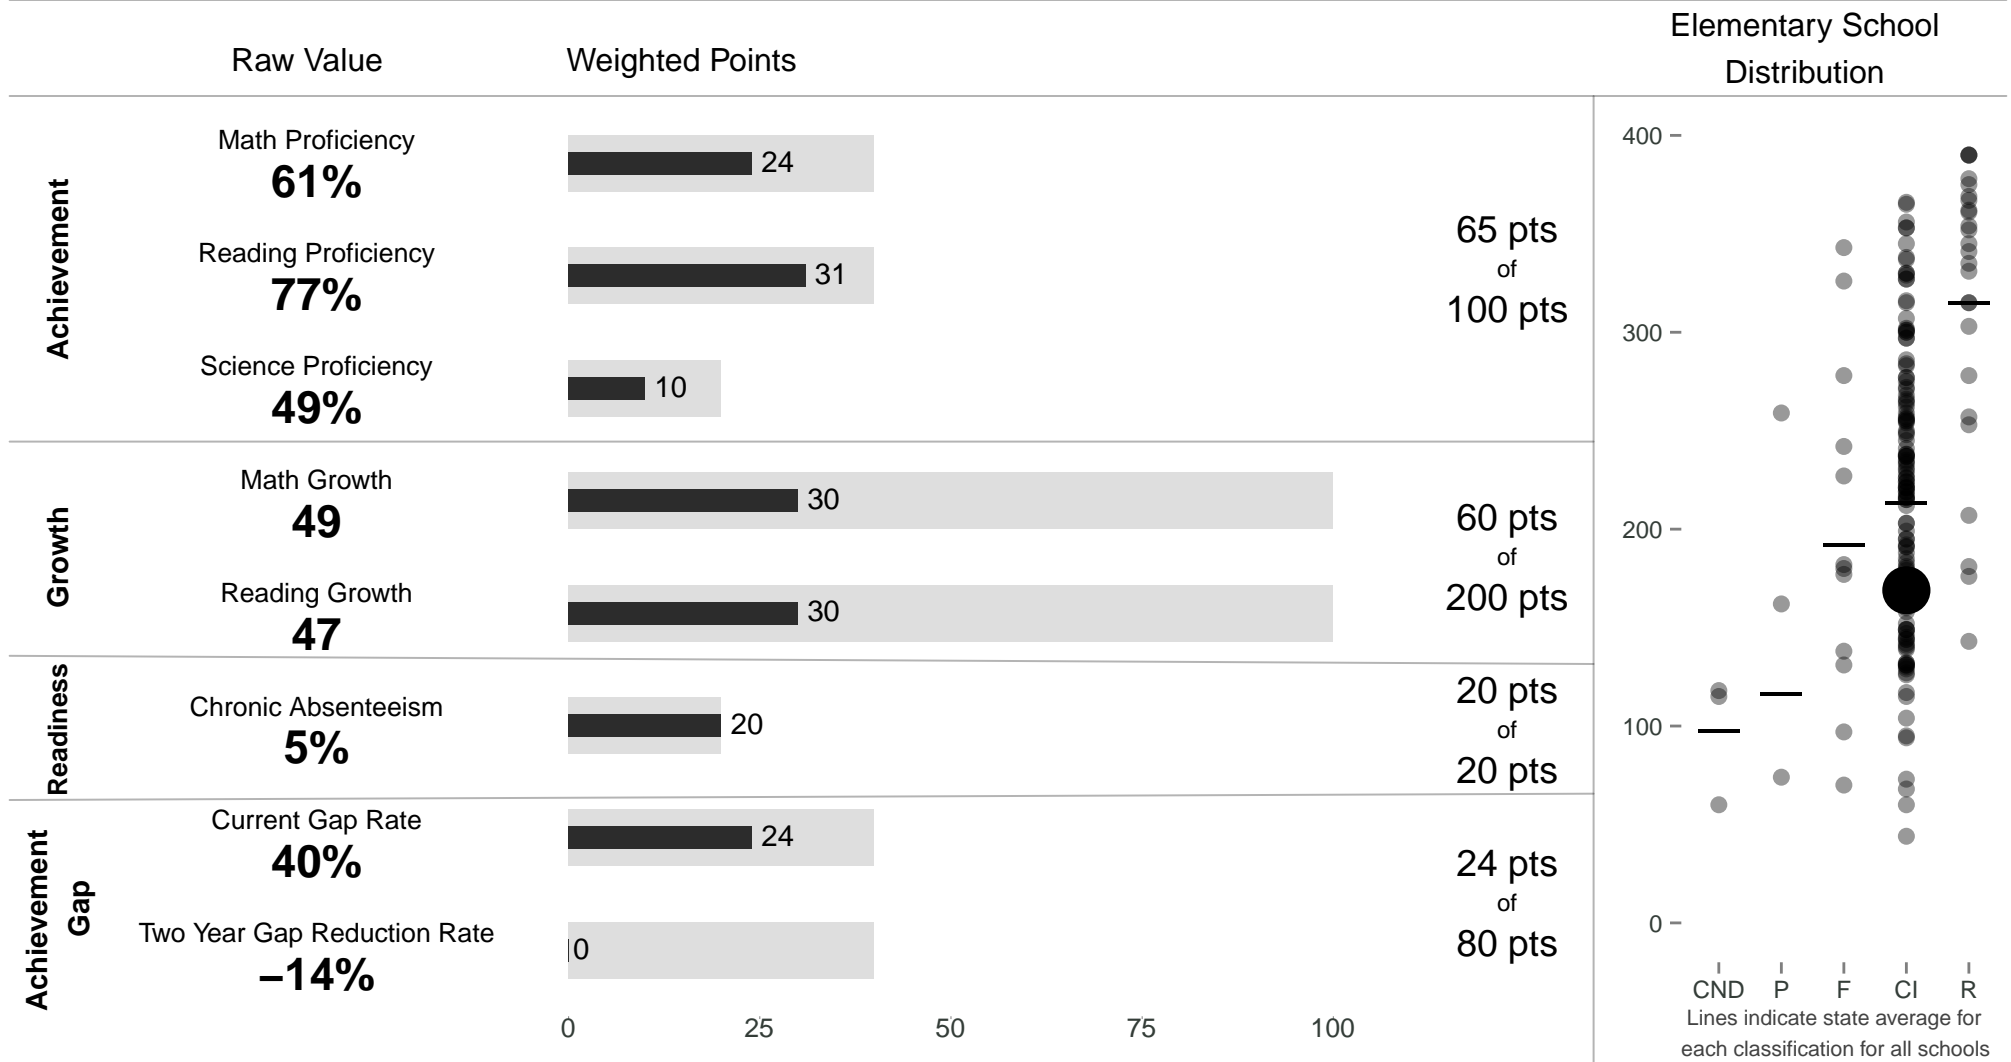

Gustave H. Webling Elementary

169 points of 400 points

School Year 2013–2014: Continuous Improvement

Trigger: None

School Year 2012–2013: Continuous Improvement

www.hawaiipublicschools.org

NOTE: Final display numbers are rounded, which may cause subtotals to appear to sum incorrectly. The total points value on the upper right is accurate.

Run Date: Thursday, September 11, 2014 – Final Run