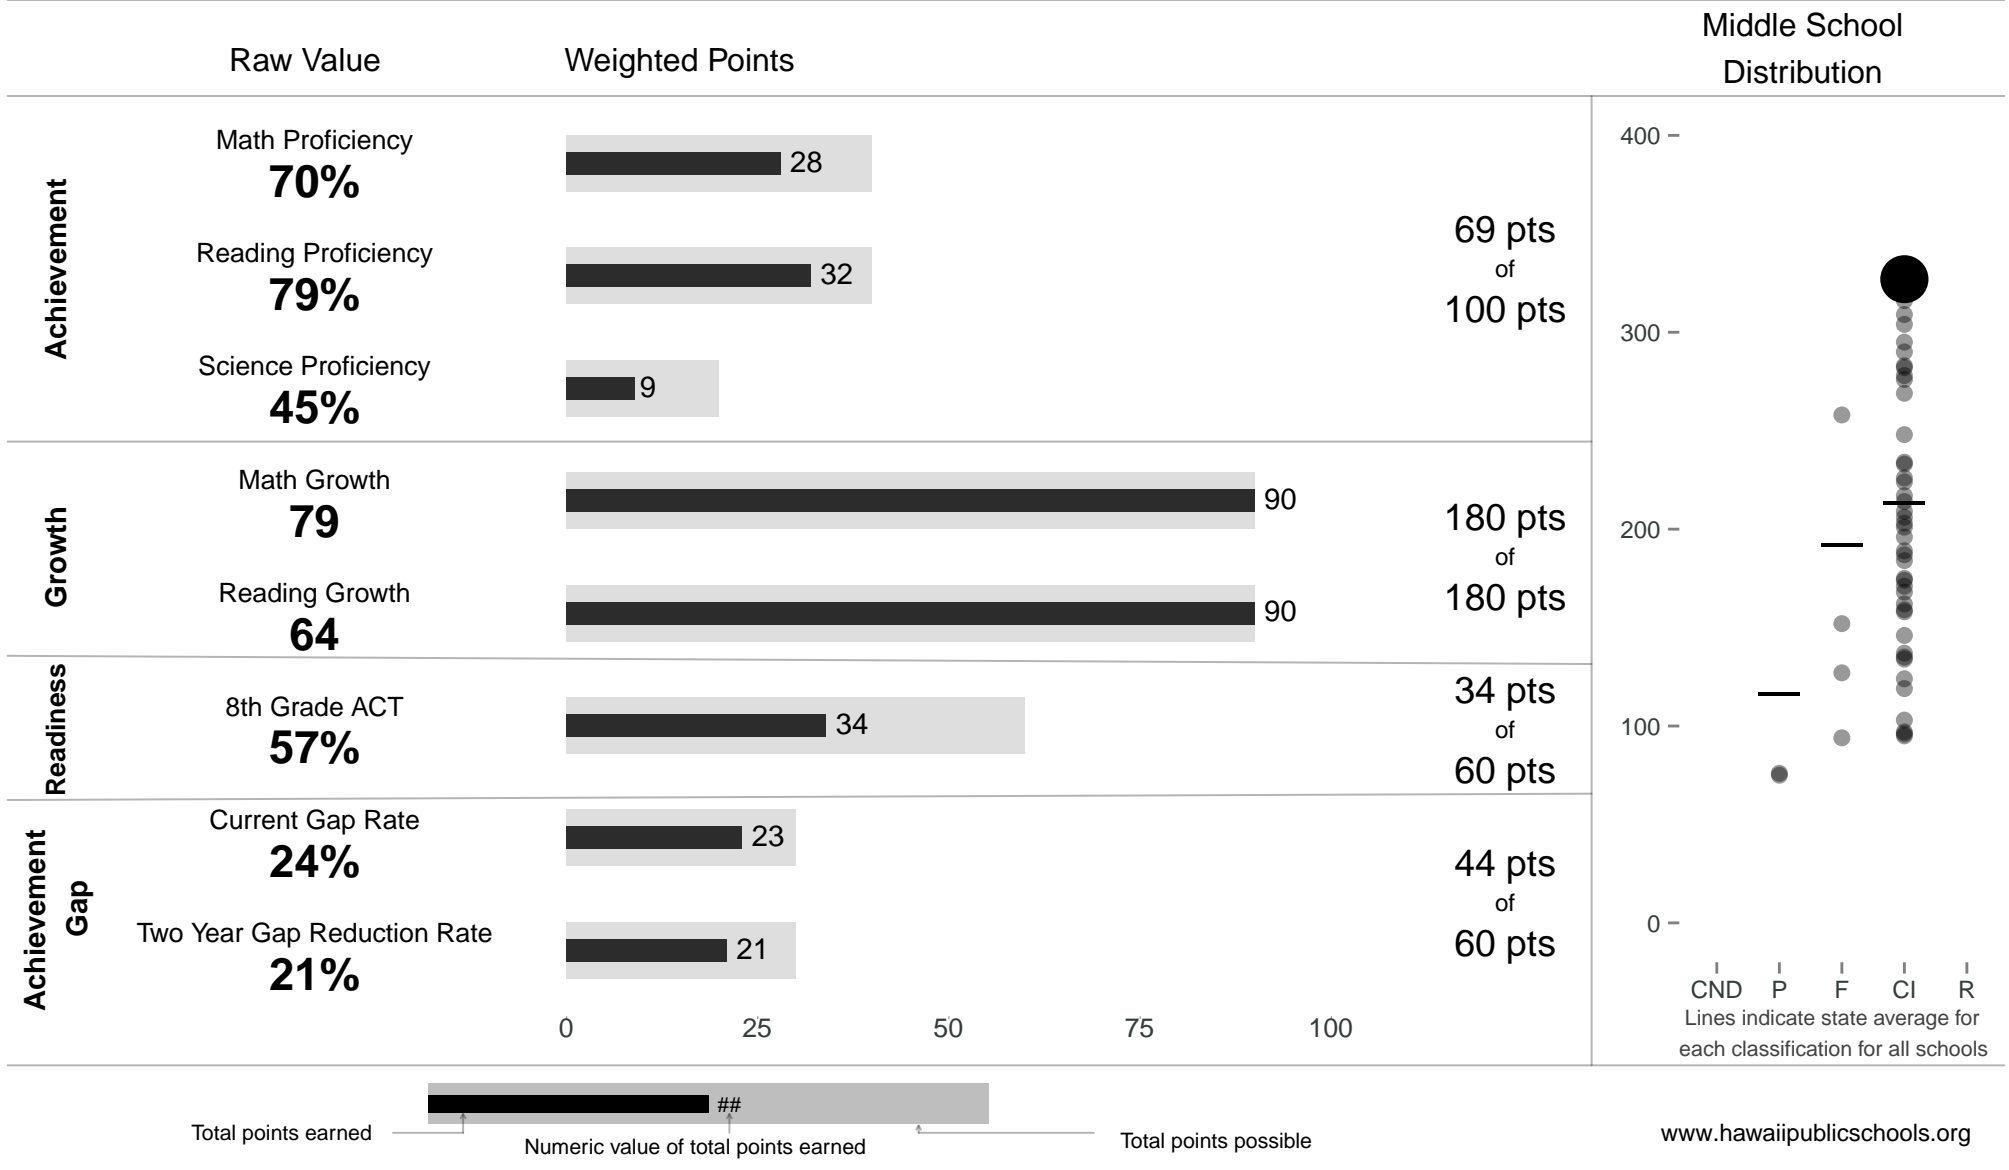

# Major Sheldon Wheeler Middle

**327 points** of 400 points

School Year 2013–2014: Continuous Improvement

Trigger: None

School Year 2012–2013: Continuous Improvement

www.hawaiipublicschools.org

NOTE: Final display numbers are rounded, which may cause subtotals to appear to sum incorrectly. The total points value on the upper right is accurate.

Run Date: Thursday, September 11, 2014 – Final Run