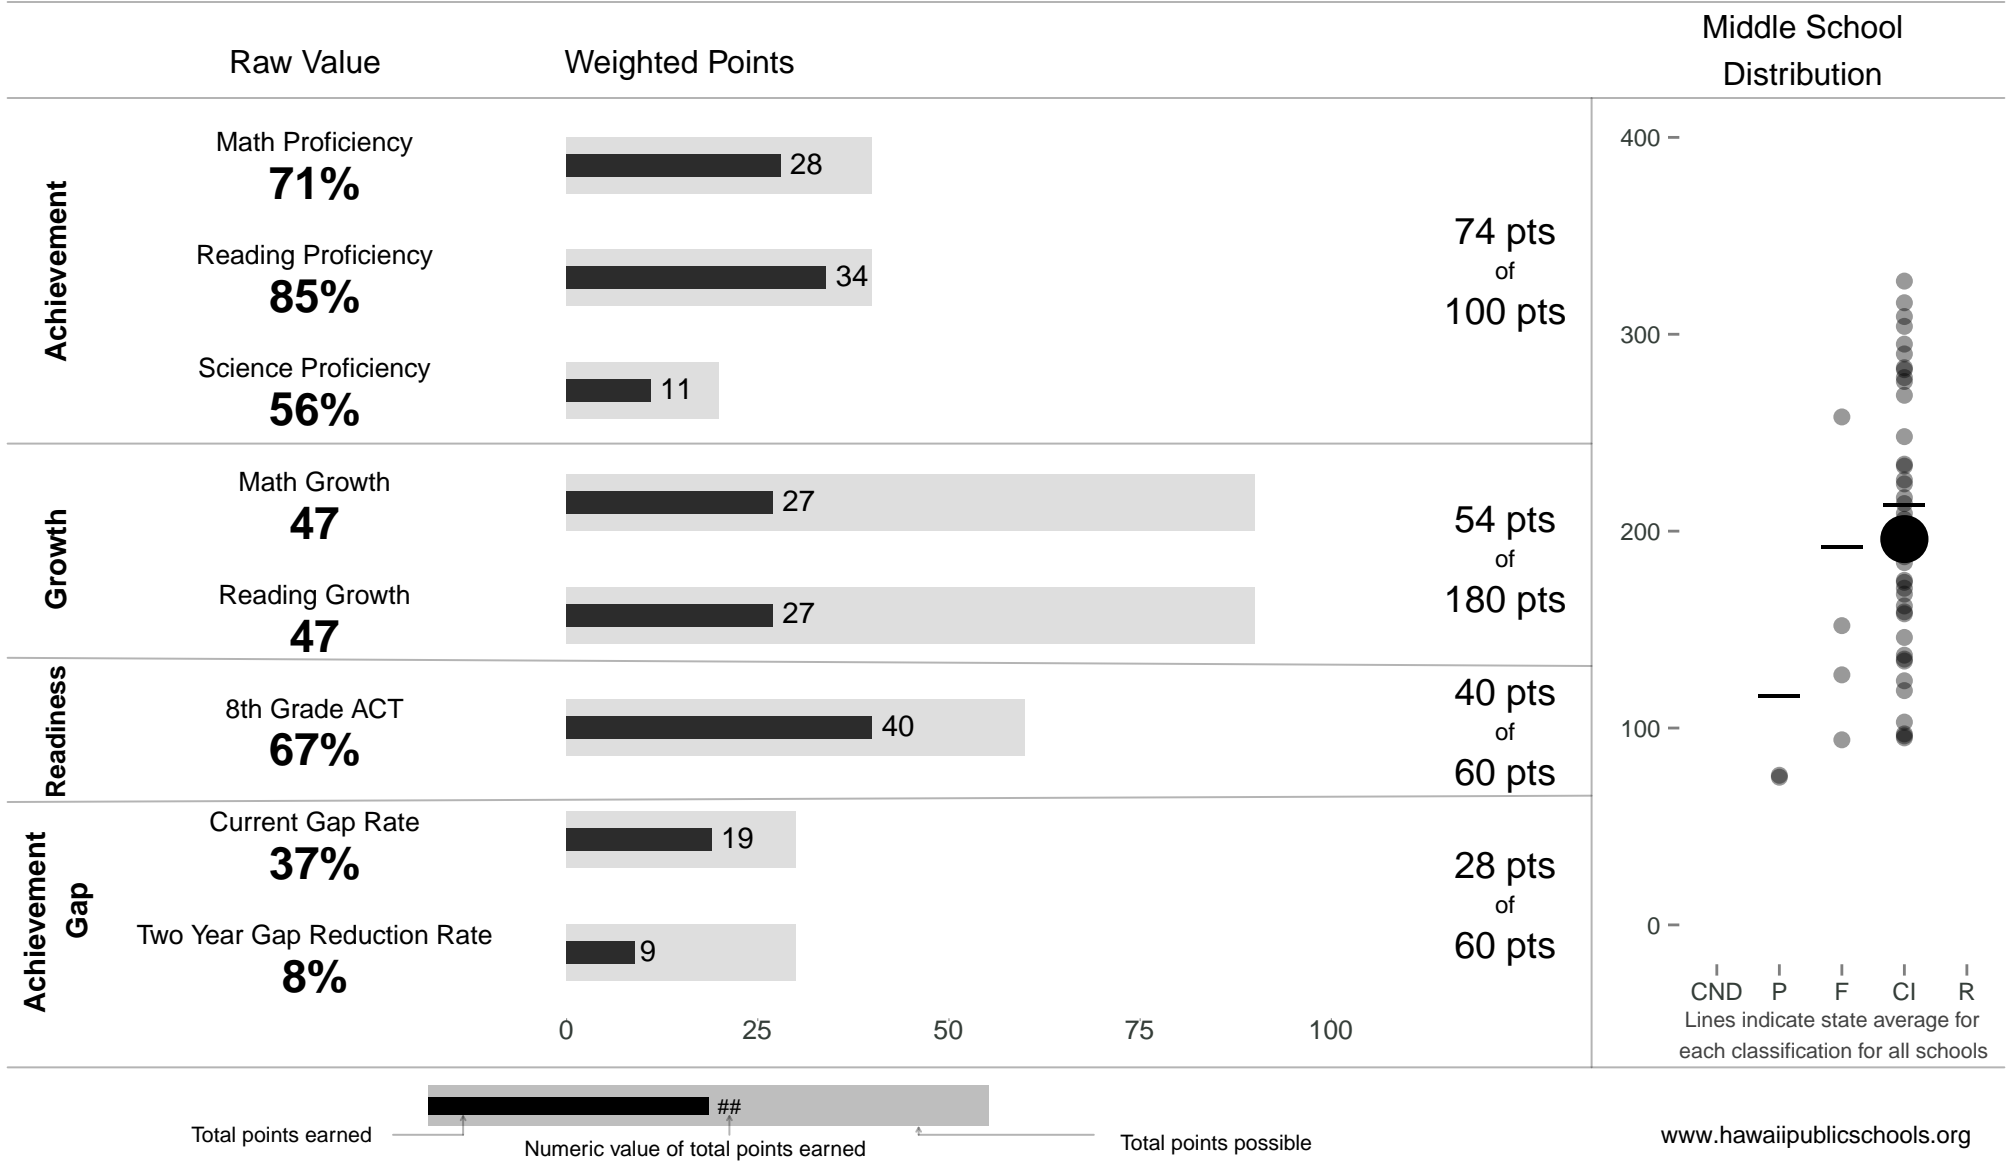

# Mililani Middle

**196 points** of 400 points

School Year 2013–2014: Continuous Improvement

Trigger: None

School Year 2012–2013: Continuous Improvement

www.hawaiipublicschools.org

NOTE: Final display numbers are rounded, which may cause subtotals to appear to sum incorrectly. The total points value on the upper right is accurate.

Run Date: Thursday, September 11, 2014 – Final Run