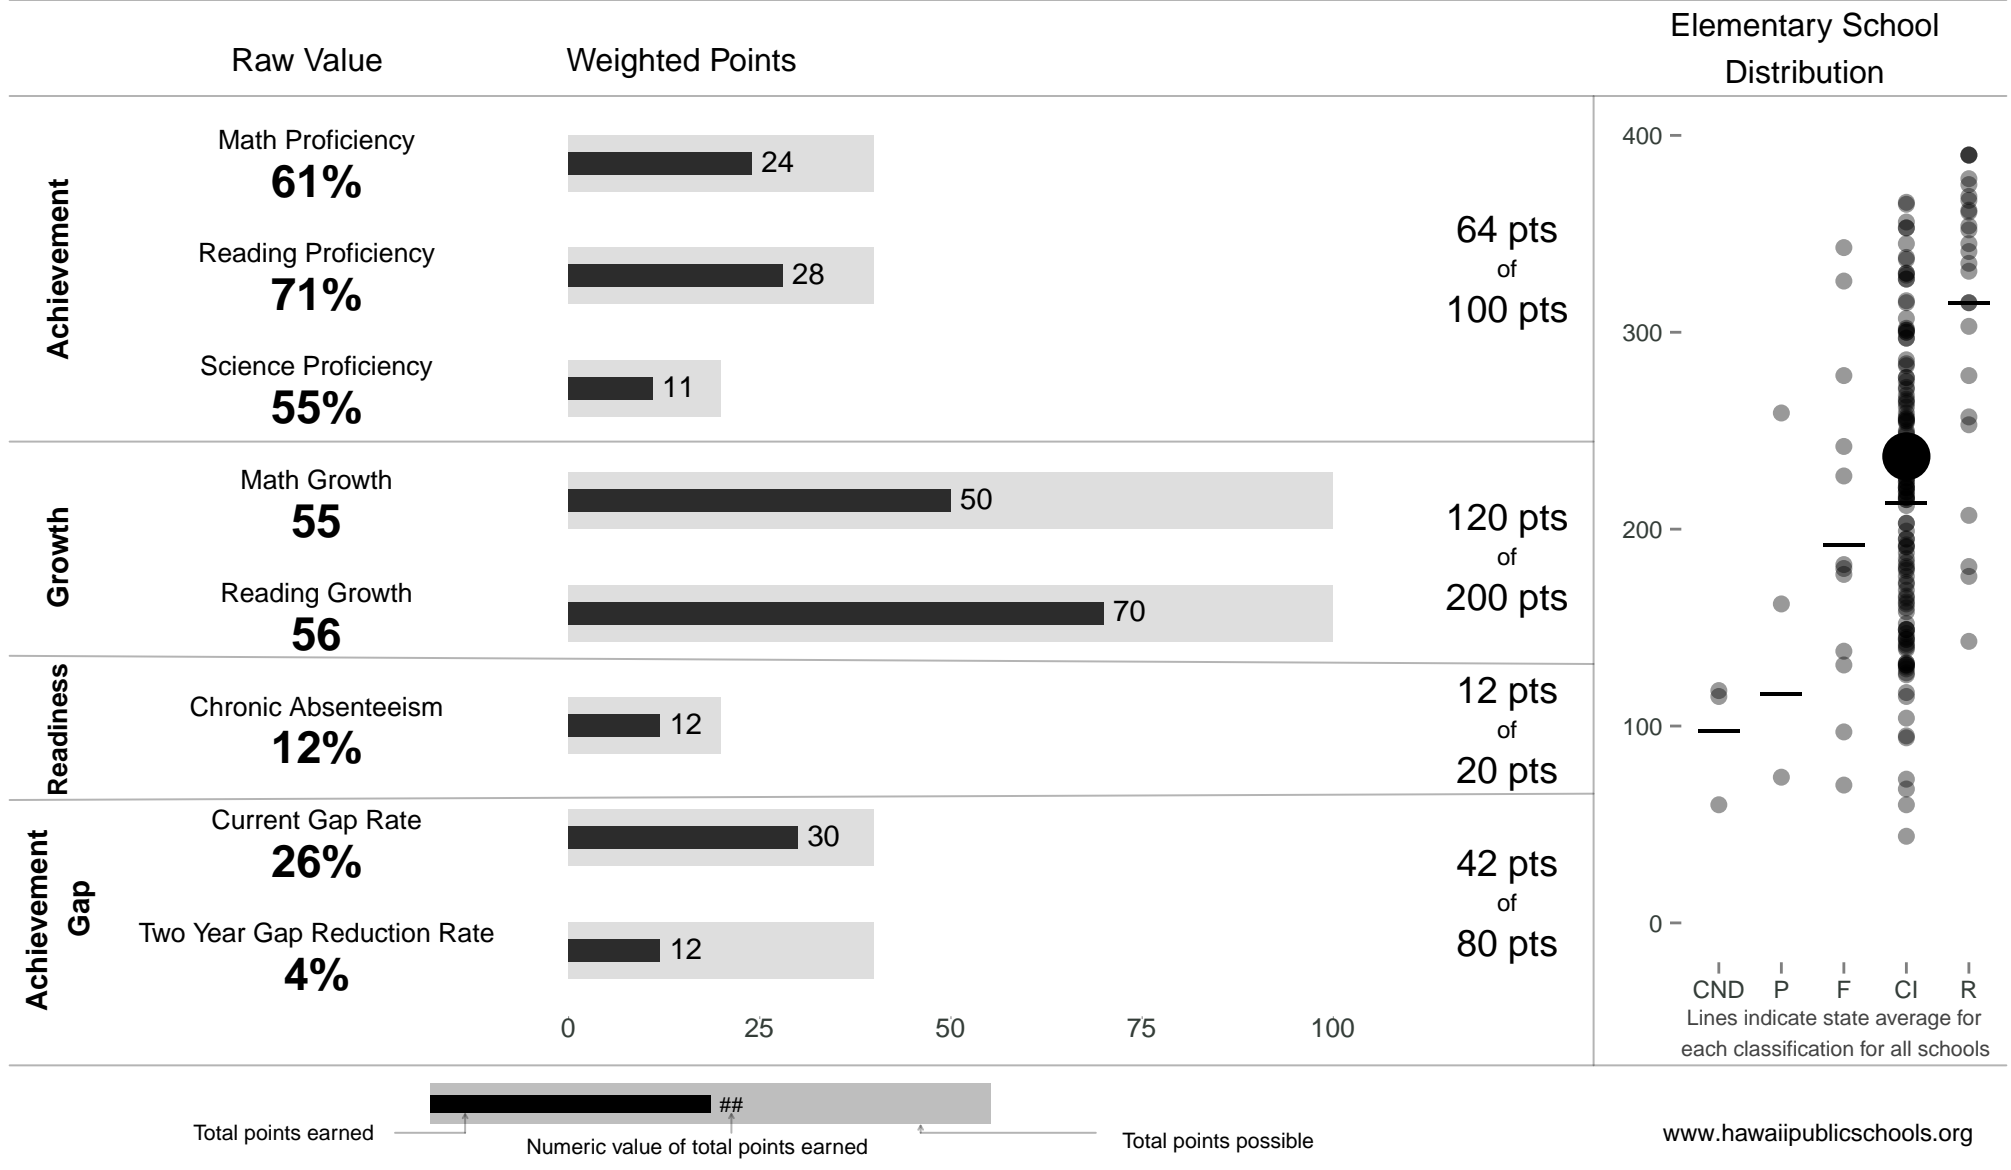

Salt Lake Elementary

237 points of 400 points

School Year 2013–2014: Continuous Improvement

Trigger: None

School Year 2012–2013: Continuous Improvement

www.hawaiipublicschools.org

NOTE: Final display numbers are rounded, which may cause subtotals to appear to sum incorrectly. The total points value on the upper right is accurate.

Run Date: Thursday, September 11, 2014 – Final Run