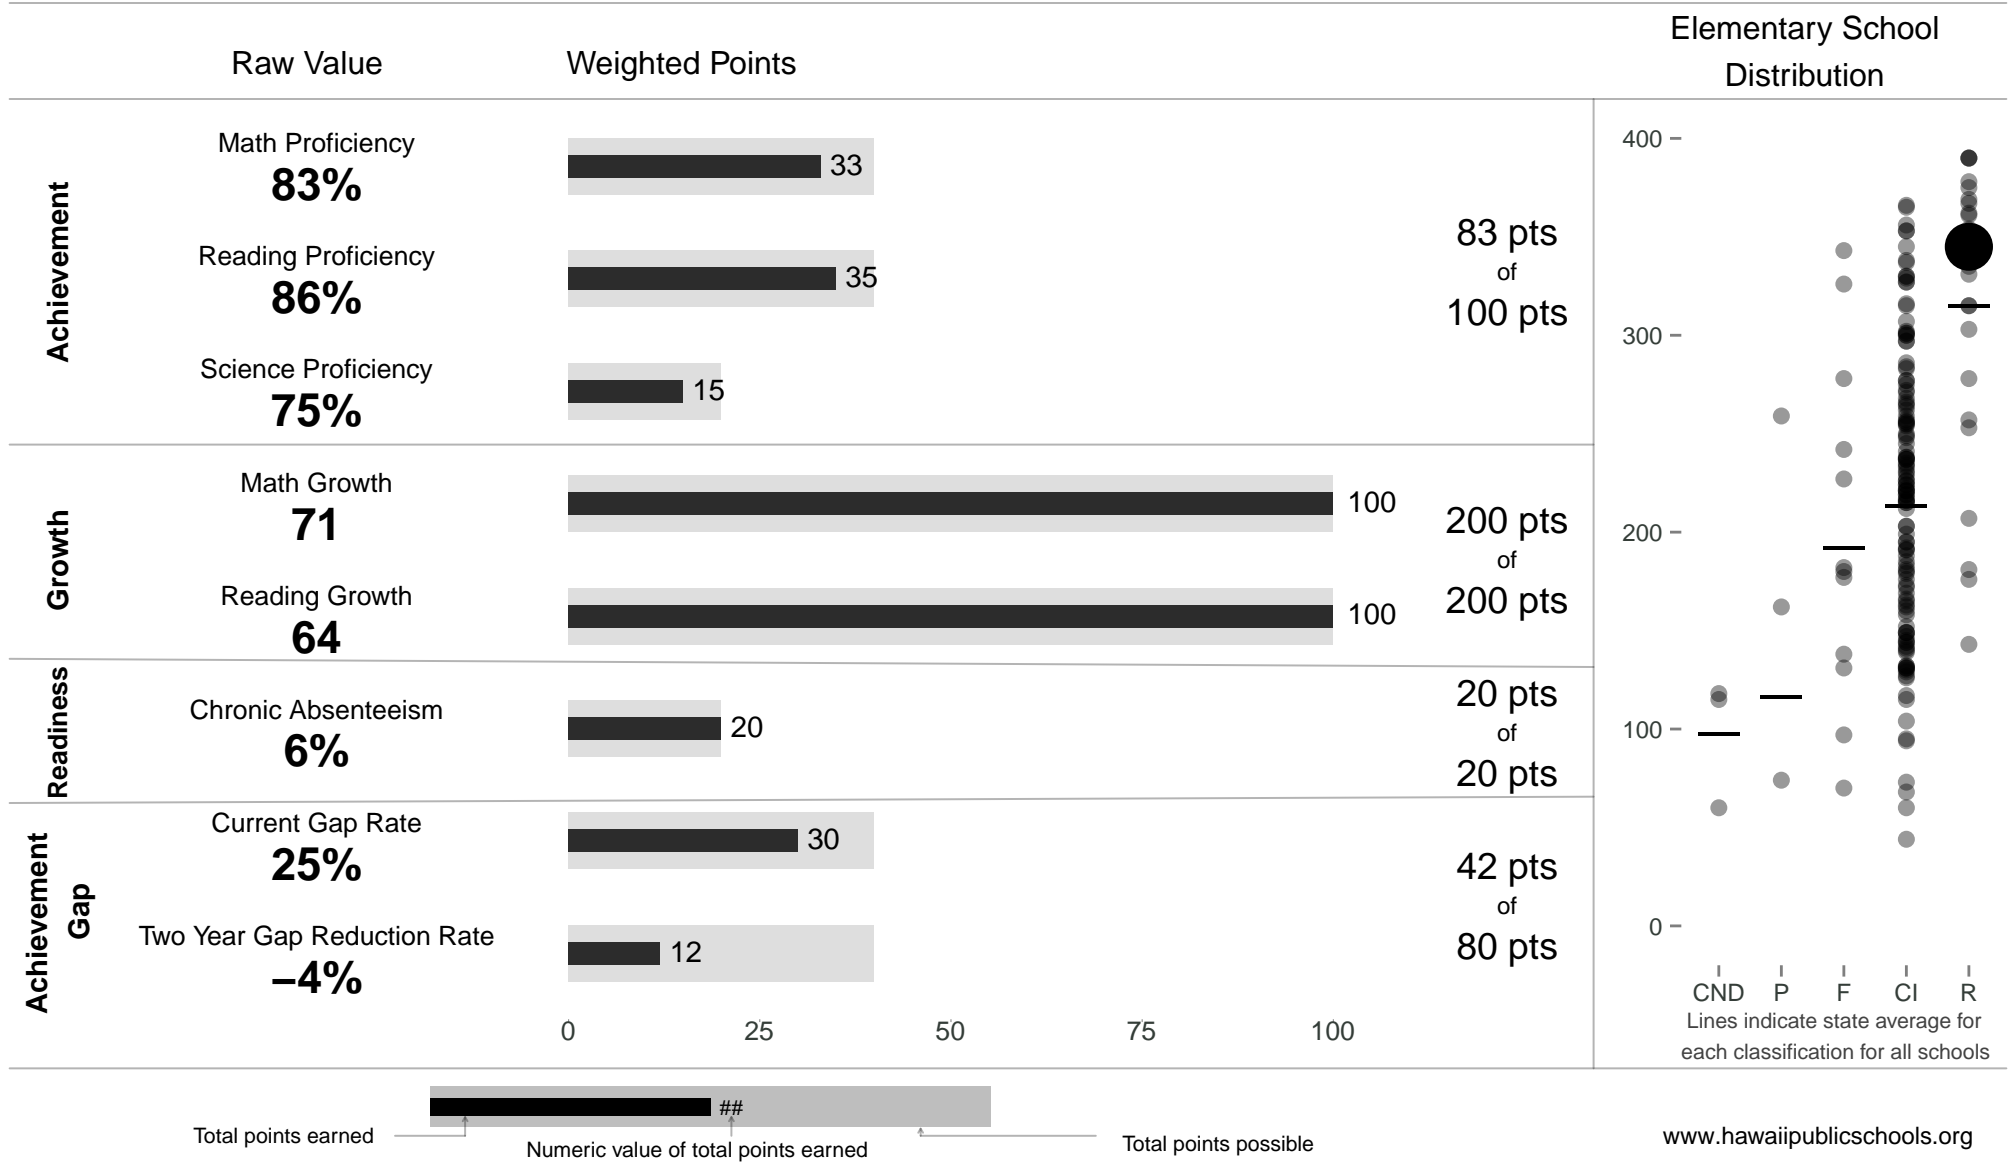

Pearl Ridge Elementary

School Year 2013–2014: Recognition

School Year 2012–2013: Recognition

345 points of 400 points

Trigger: Carry Over

www.hawaiipublicschools.org

NOTE: Final display numbers are rounded, which may cause subtotals to appear to sum incorrectly. The total points value on the upper right is accurate.

Run Date: Thursday, September 11, 2014 – Final Run