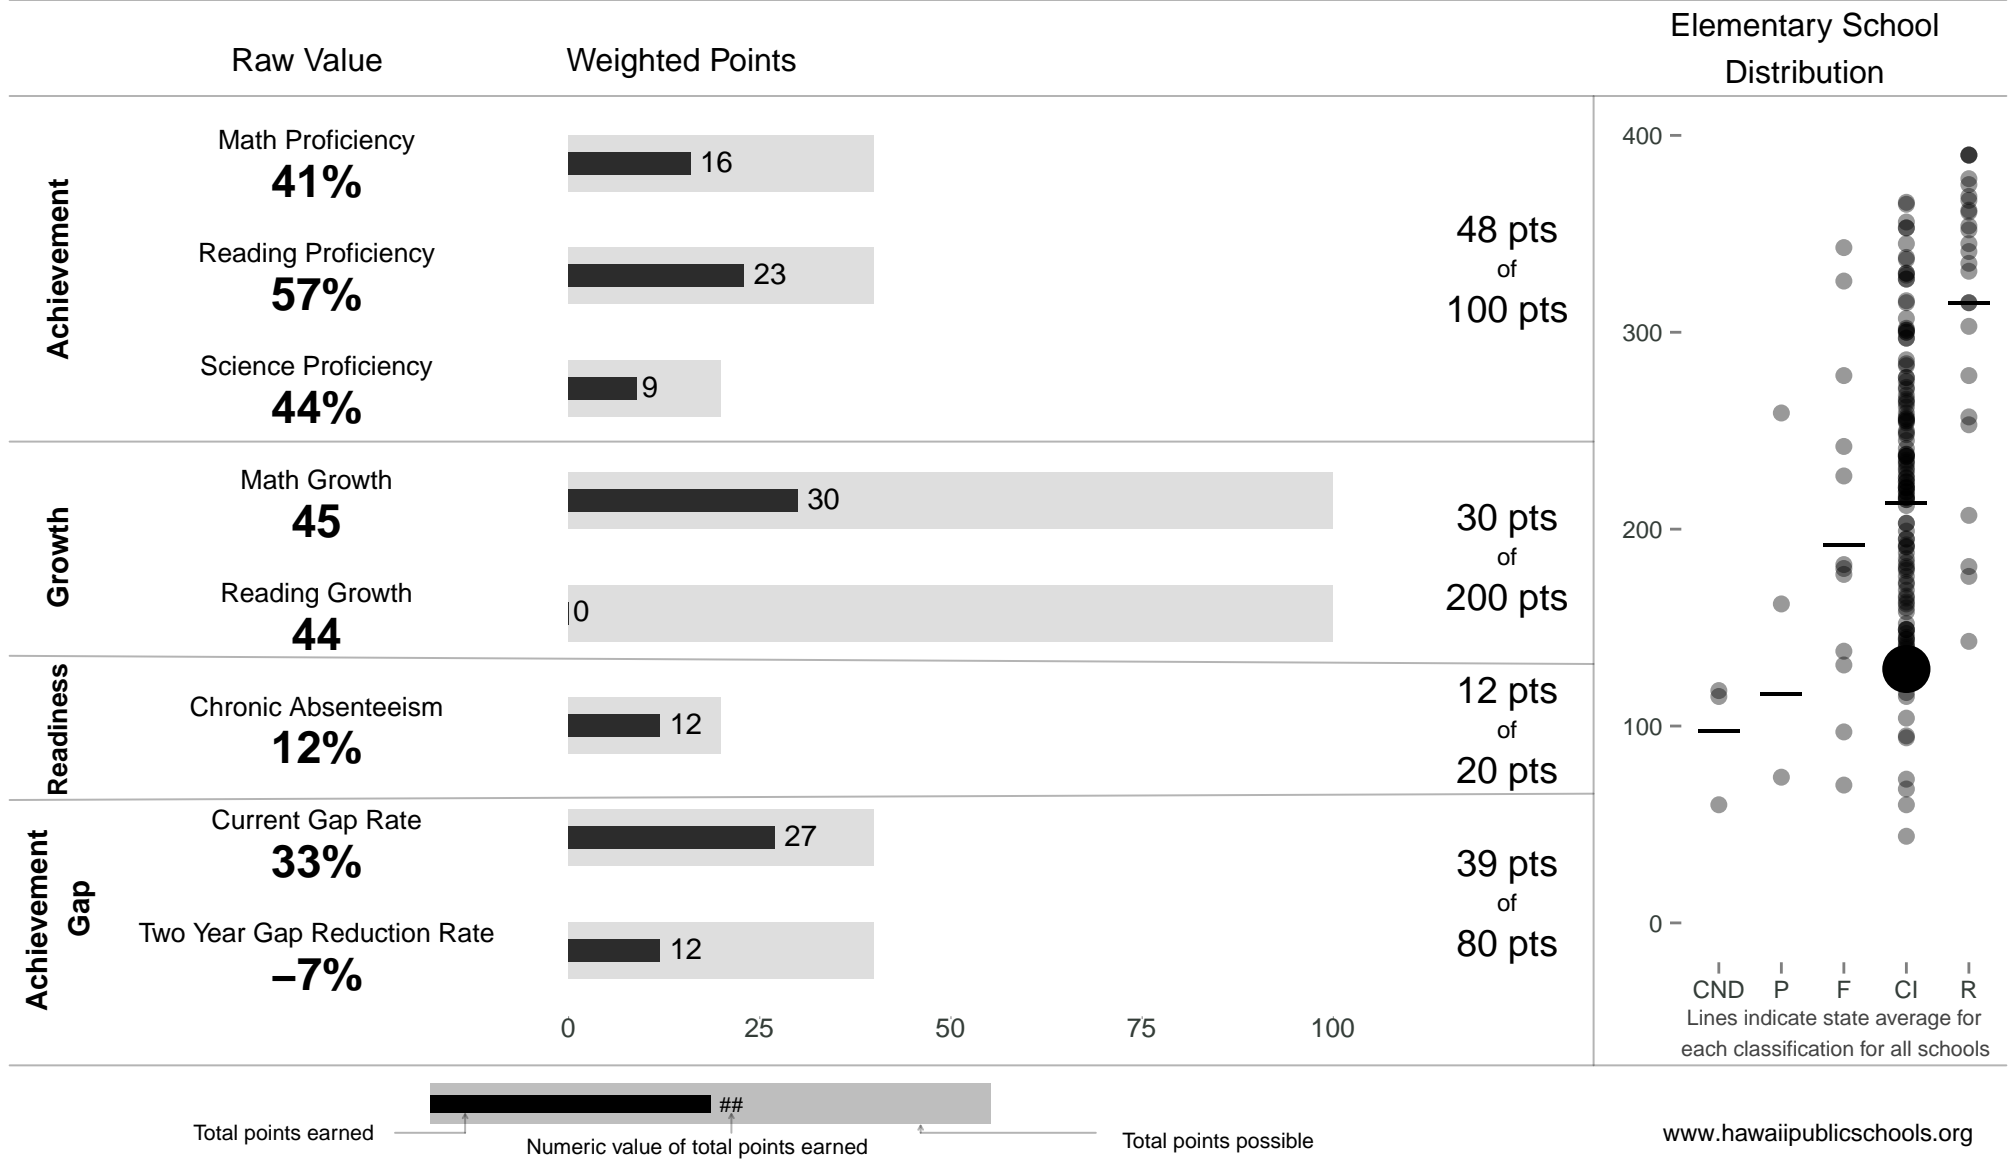

Ewa Elementary

129 points of 400 points

School Year 2013–2014: Continuous Improvement

Trigger: None

School Year 2012–2013: Continuous Improvement

www.hawaiipublicschools.org

NOTE: Final display numbers are rounded, which may cause subtotals to appear to sum incorrectly. The total points value on the upper right is accurate.

Run Date: Thursday, September 11, 2014 – Final Run