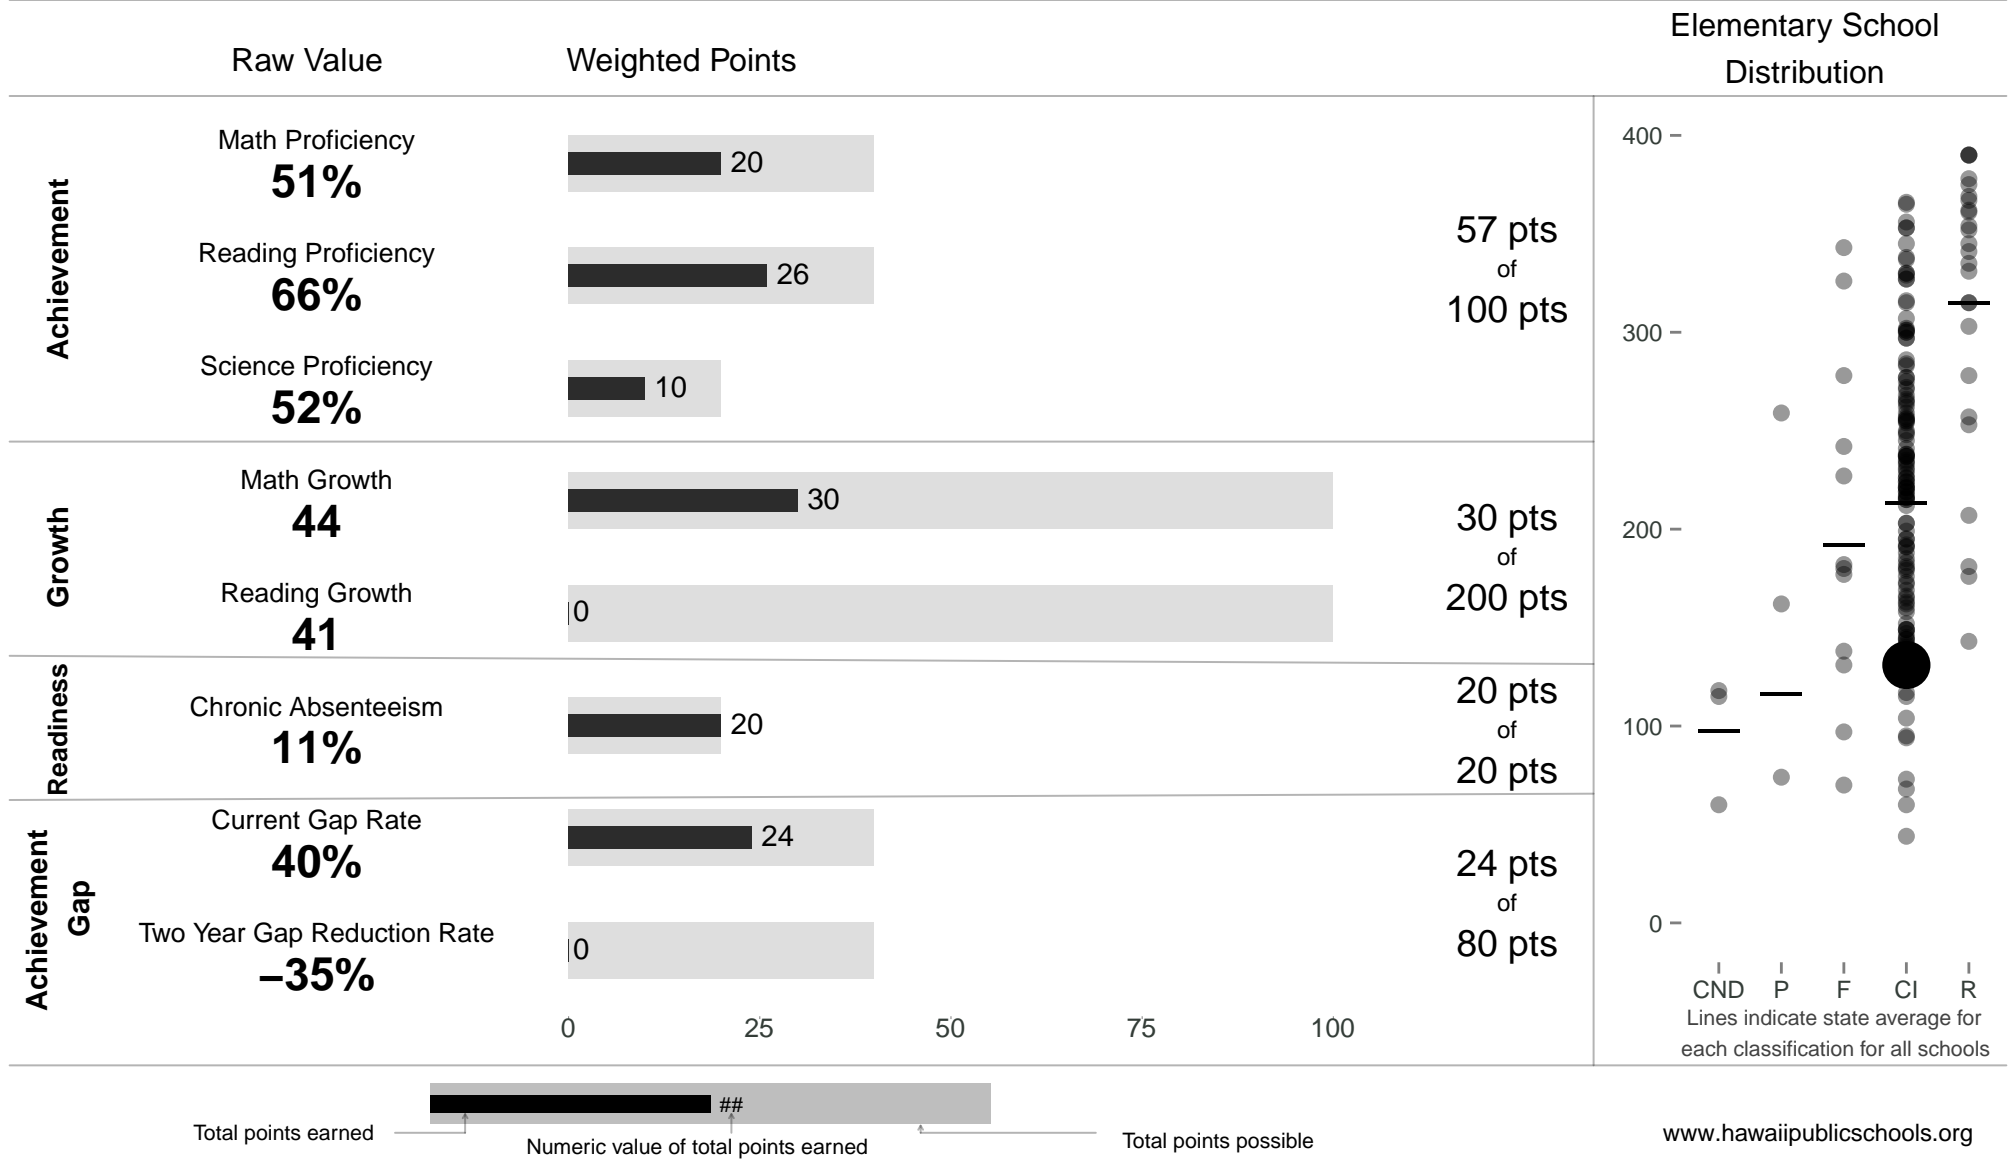

Ewa Beach Elementary

131 points of 400 points

School Year 2013–2014: Continuous Improvement

Trigger: None

School Year 2012–2013: Continuous Improvement

NOTE: Final display numbers are rounded, which may cause subtotals to appear to sum incorrectly. The total points value on the upper right is accurate.

Run Date: Thursday, September 11, 2014 – Final Run