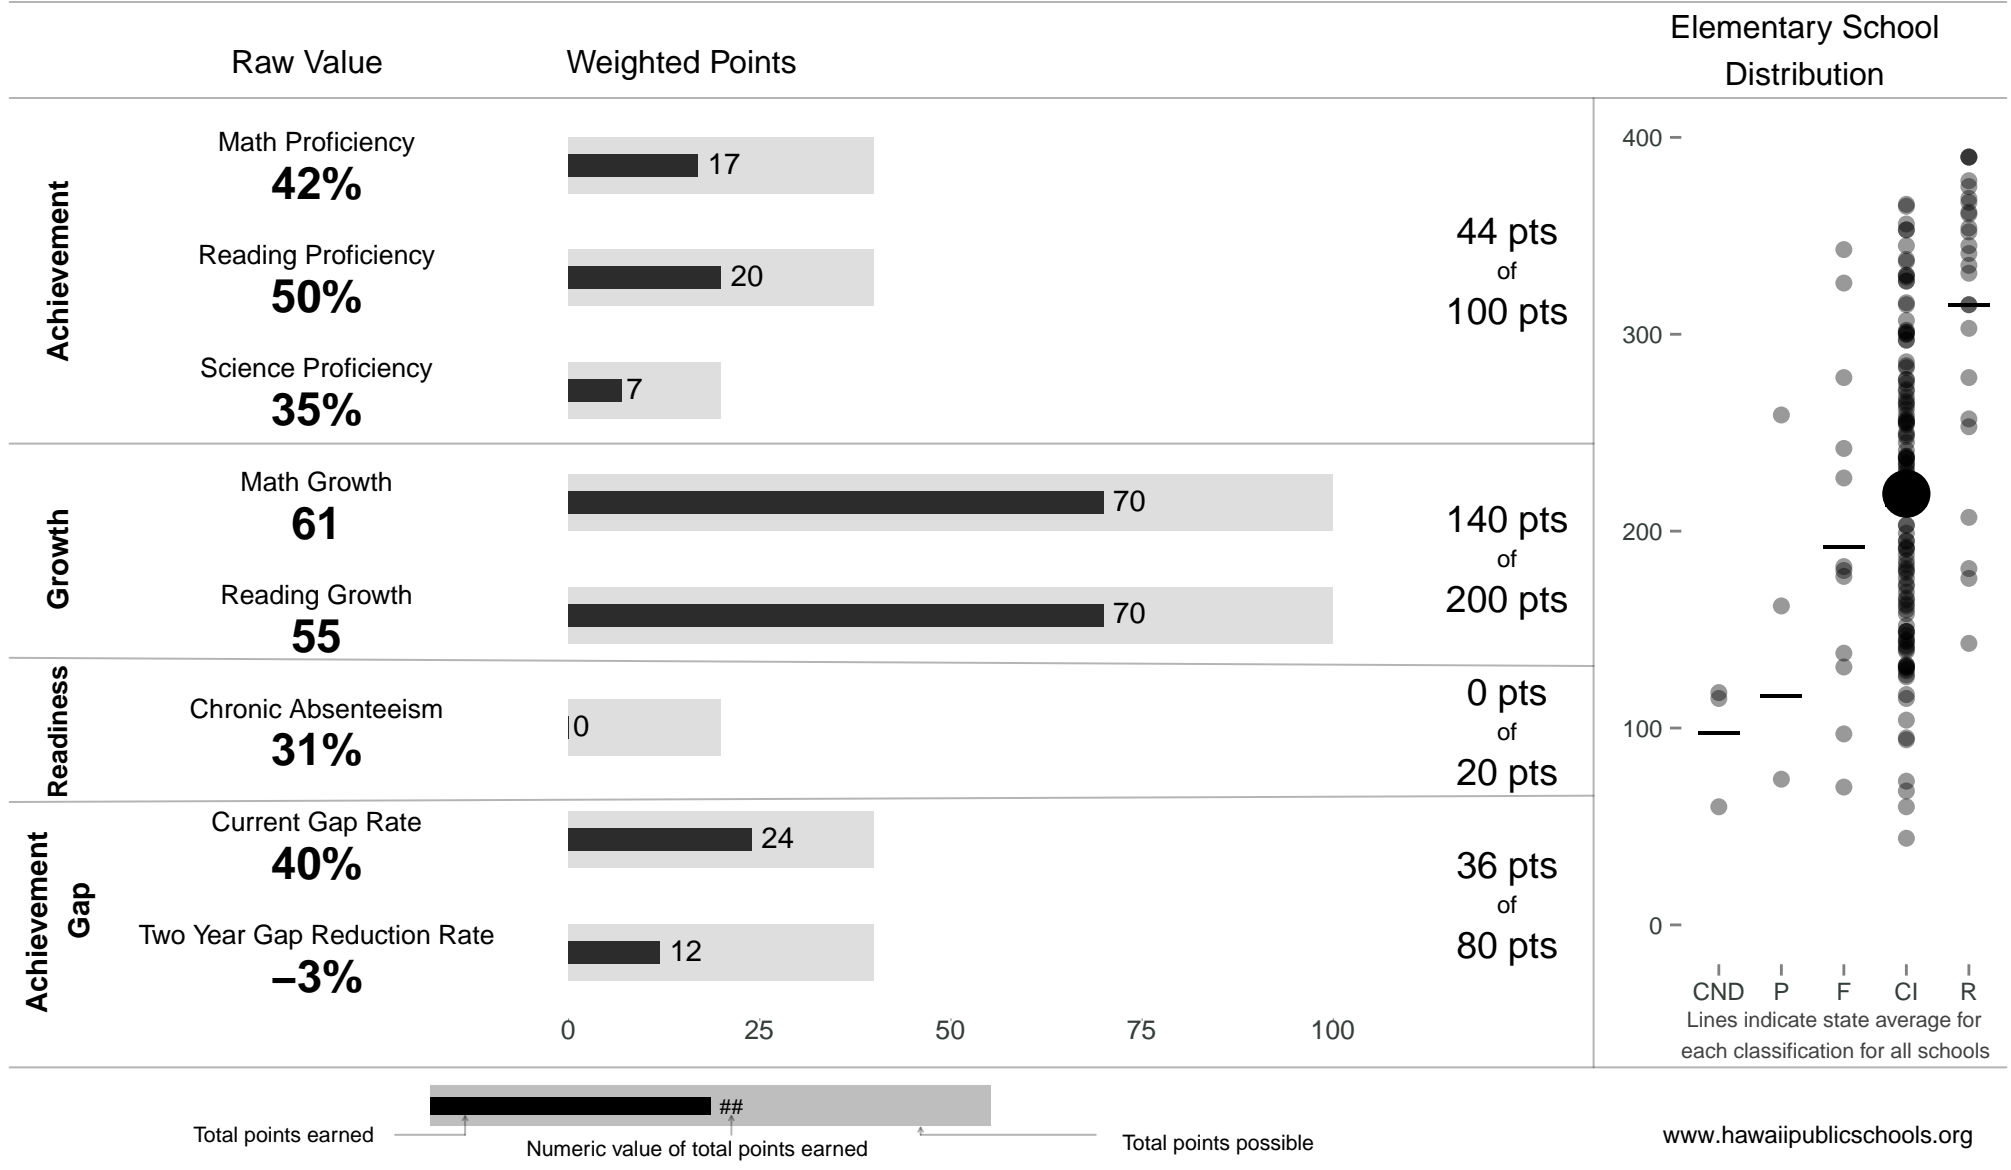

# Makaha Elementary

**219 points** of 400 points

School Year 2013–2014: Continuous Improvement

Trigger: None

School Year 2012–2013: Continuous Improvement

www.hawaiipublicschools.org

NOTE: Final display numbers are rounded, which may cause subtotals to appear to sum incorrectly. The total points value on the upper right is accurate.

Run Date: Thursday, September 11, 2014 – Final Run