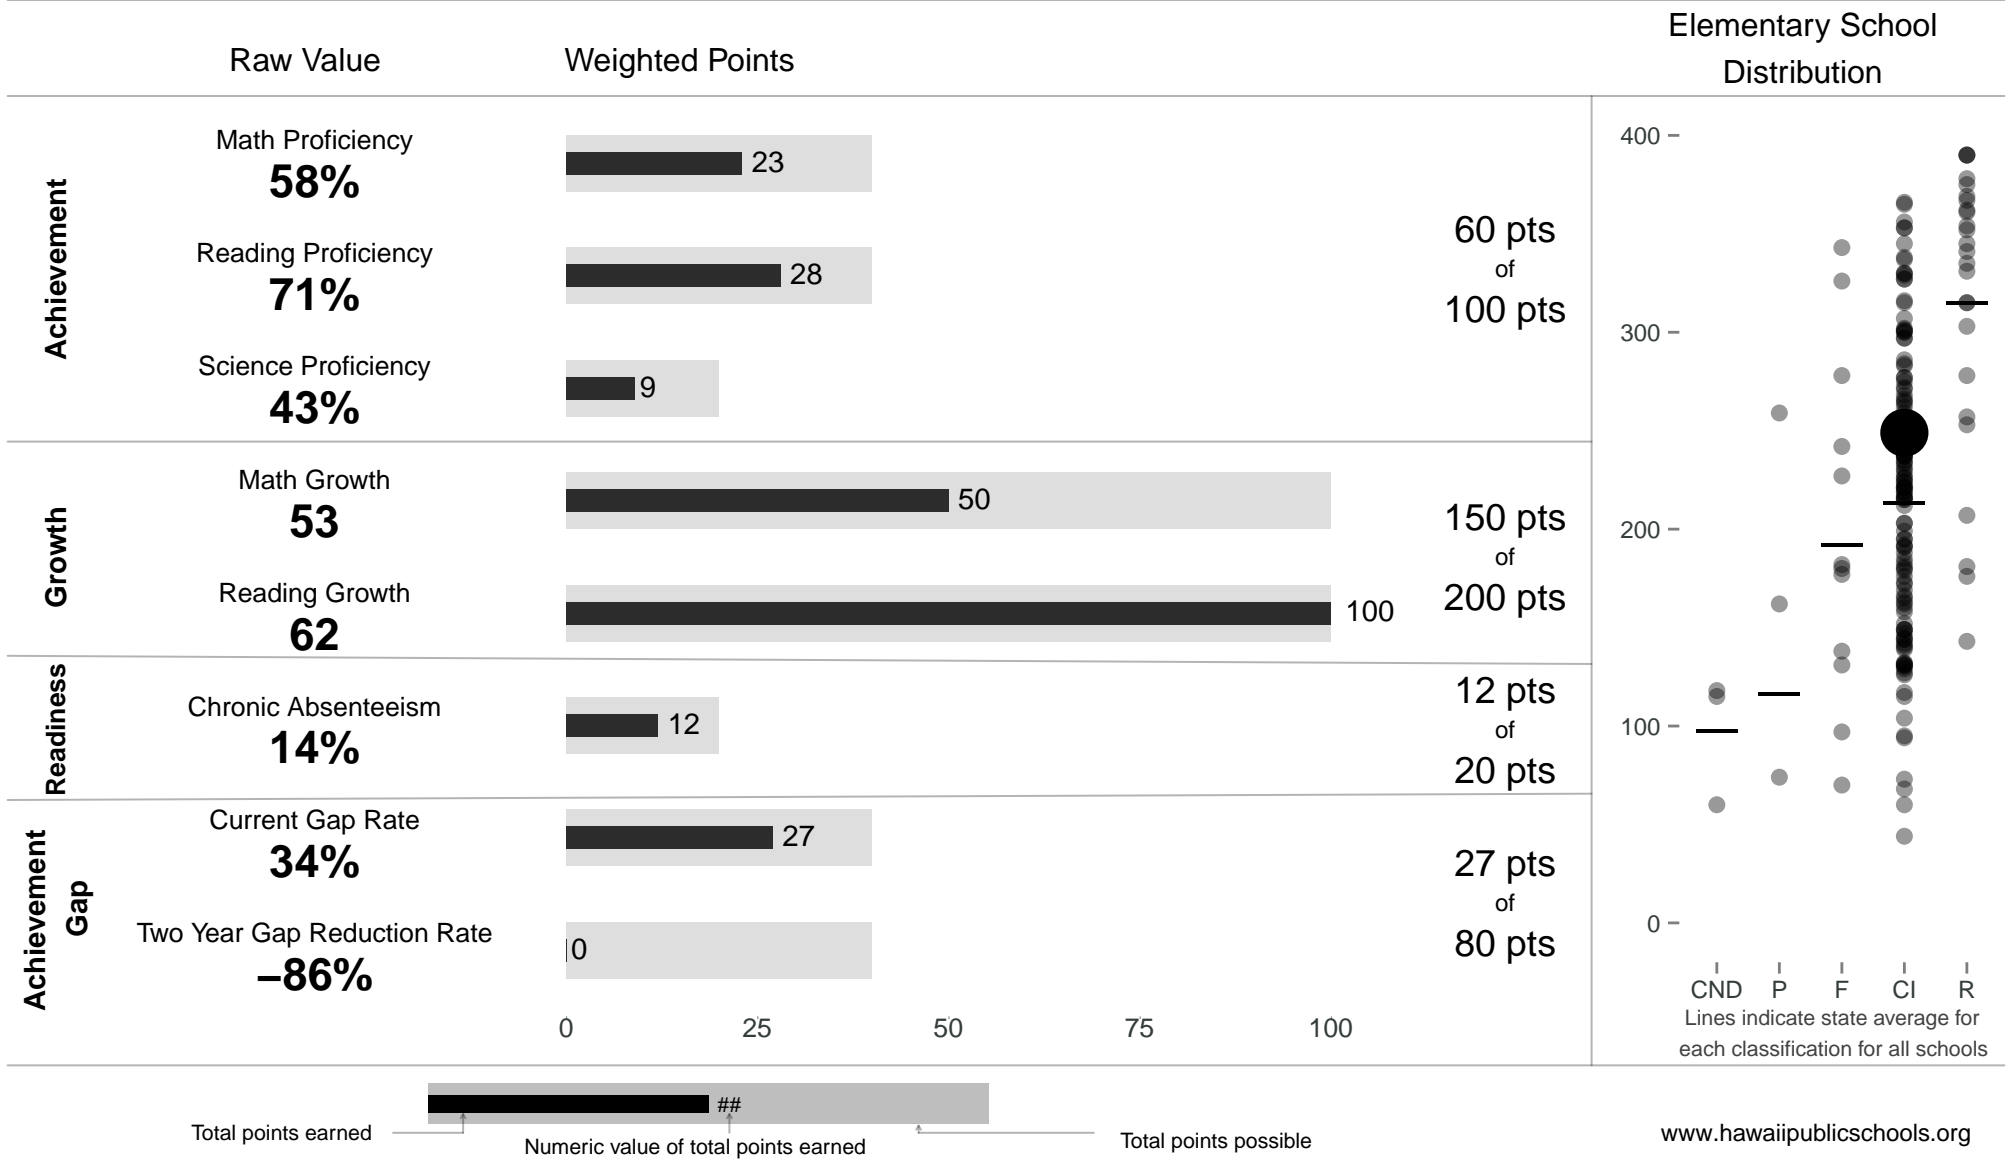

# Makakilo Elementary

**249 points** of 400 points

School Year 2013–2014: Continuous Improvement

Trigger: None

School Year 2012–2013: Continuous Improvement

www.hawaiipublicschools.org

NOTE: Final display numbers are rounded, which may cause subtotals to appear to sum incorrectly. The total points value on the upper right is accurate.

Run Date: Thursday, September 11, 2014 – Final Run