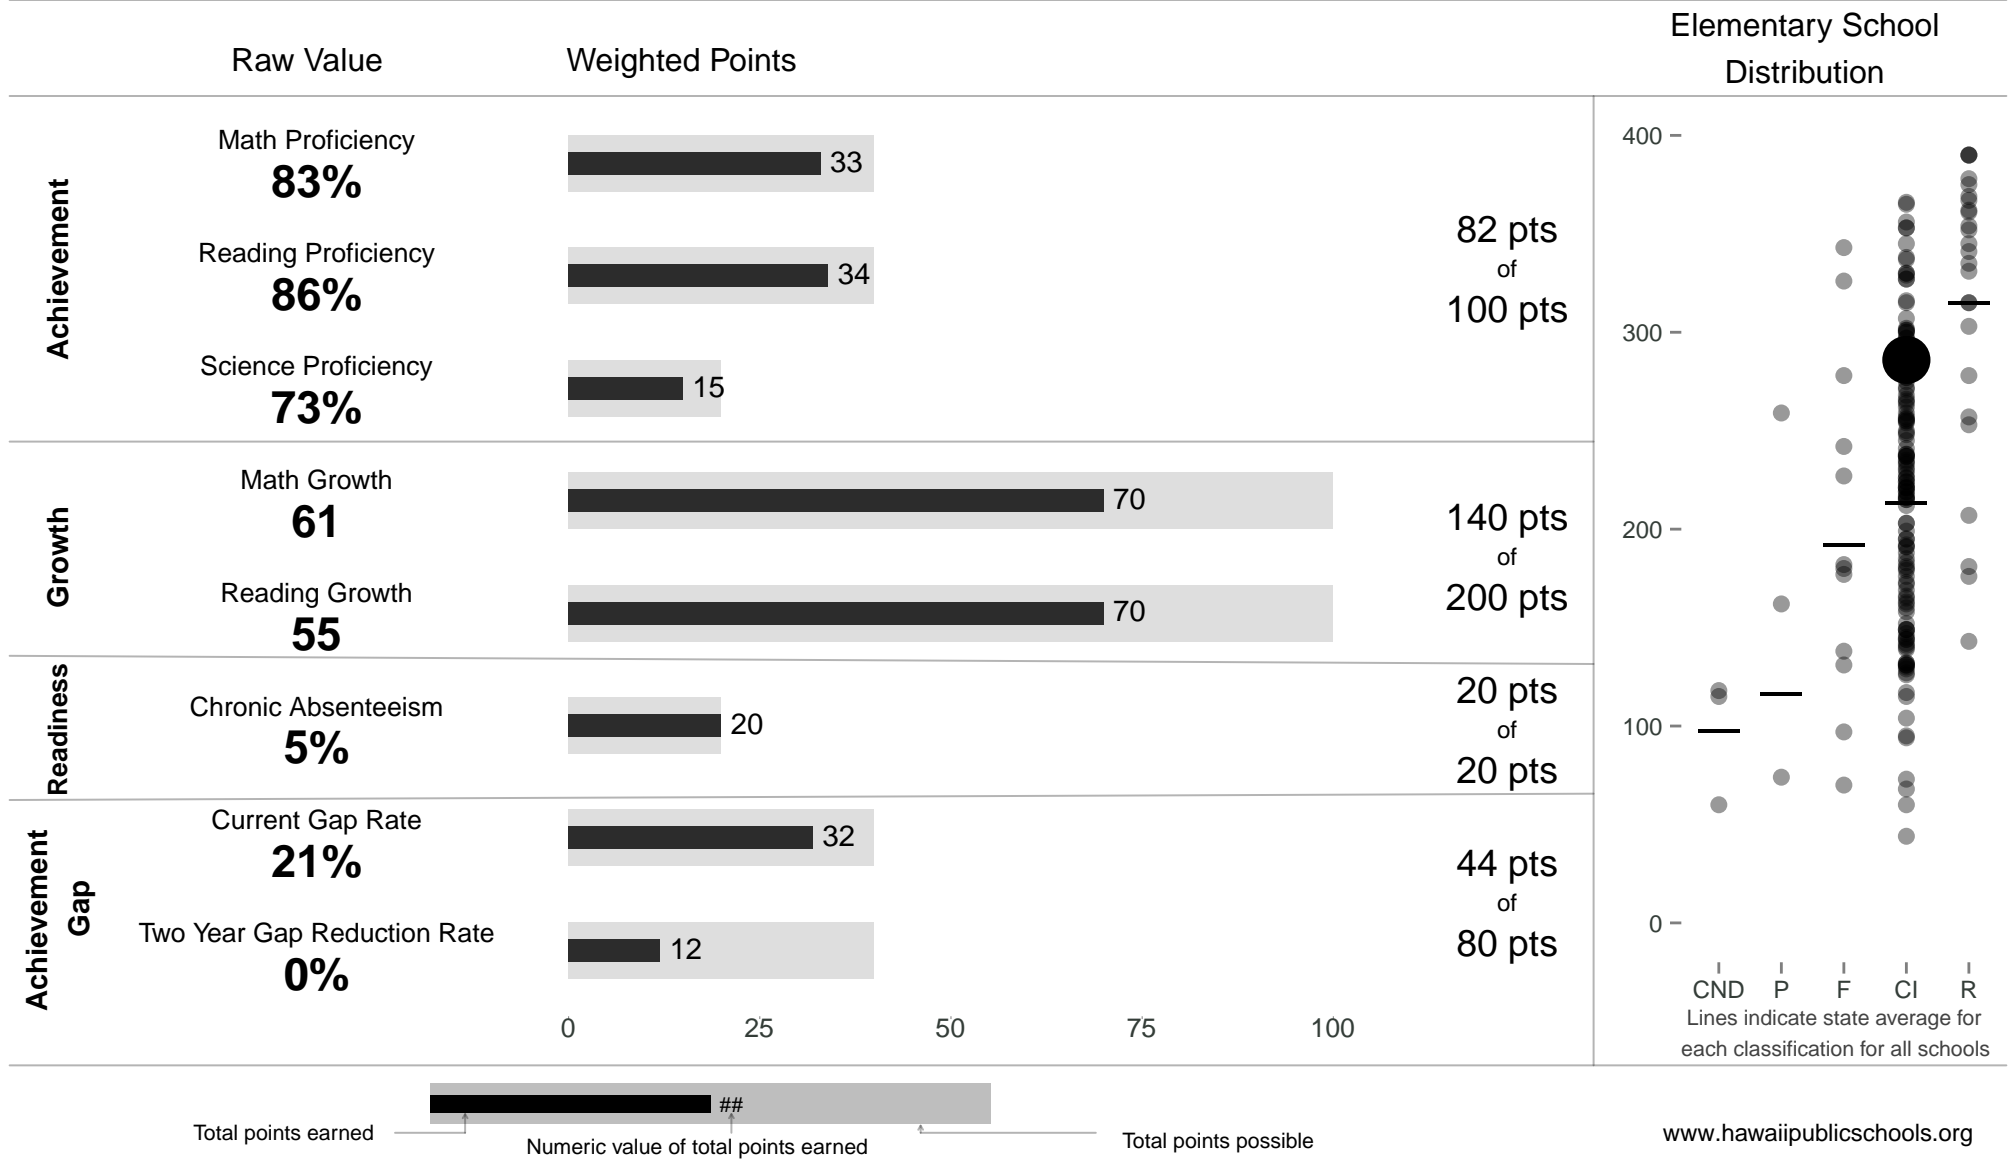

Manana Elementary

286 points of 400 points

School Year 2013–2014: Continuous Improvement

Trigger: None

School Year 2012–2013: Continuous Improvement

www.hawaiipublicschools.org

NOTE: Final display numbers are rounded, which may cause subtotals to appear to sum incorrectly. The total points value on the upper right is accurate.

Run Date: Thursday, September 11, 2014 – Final Run