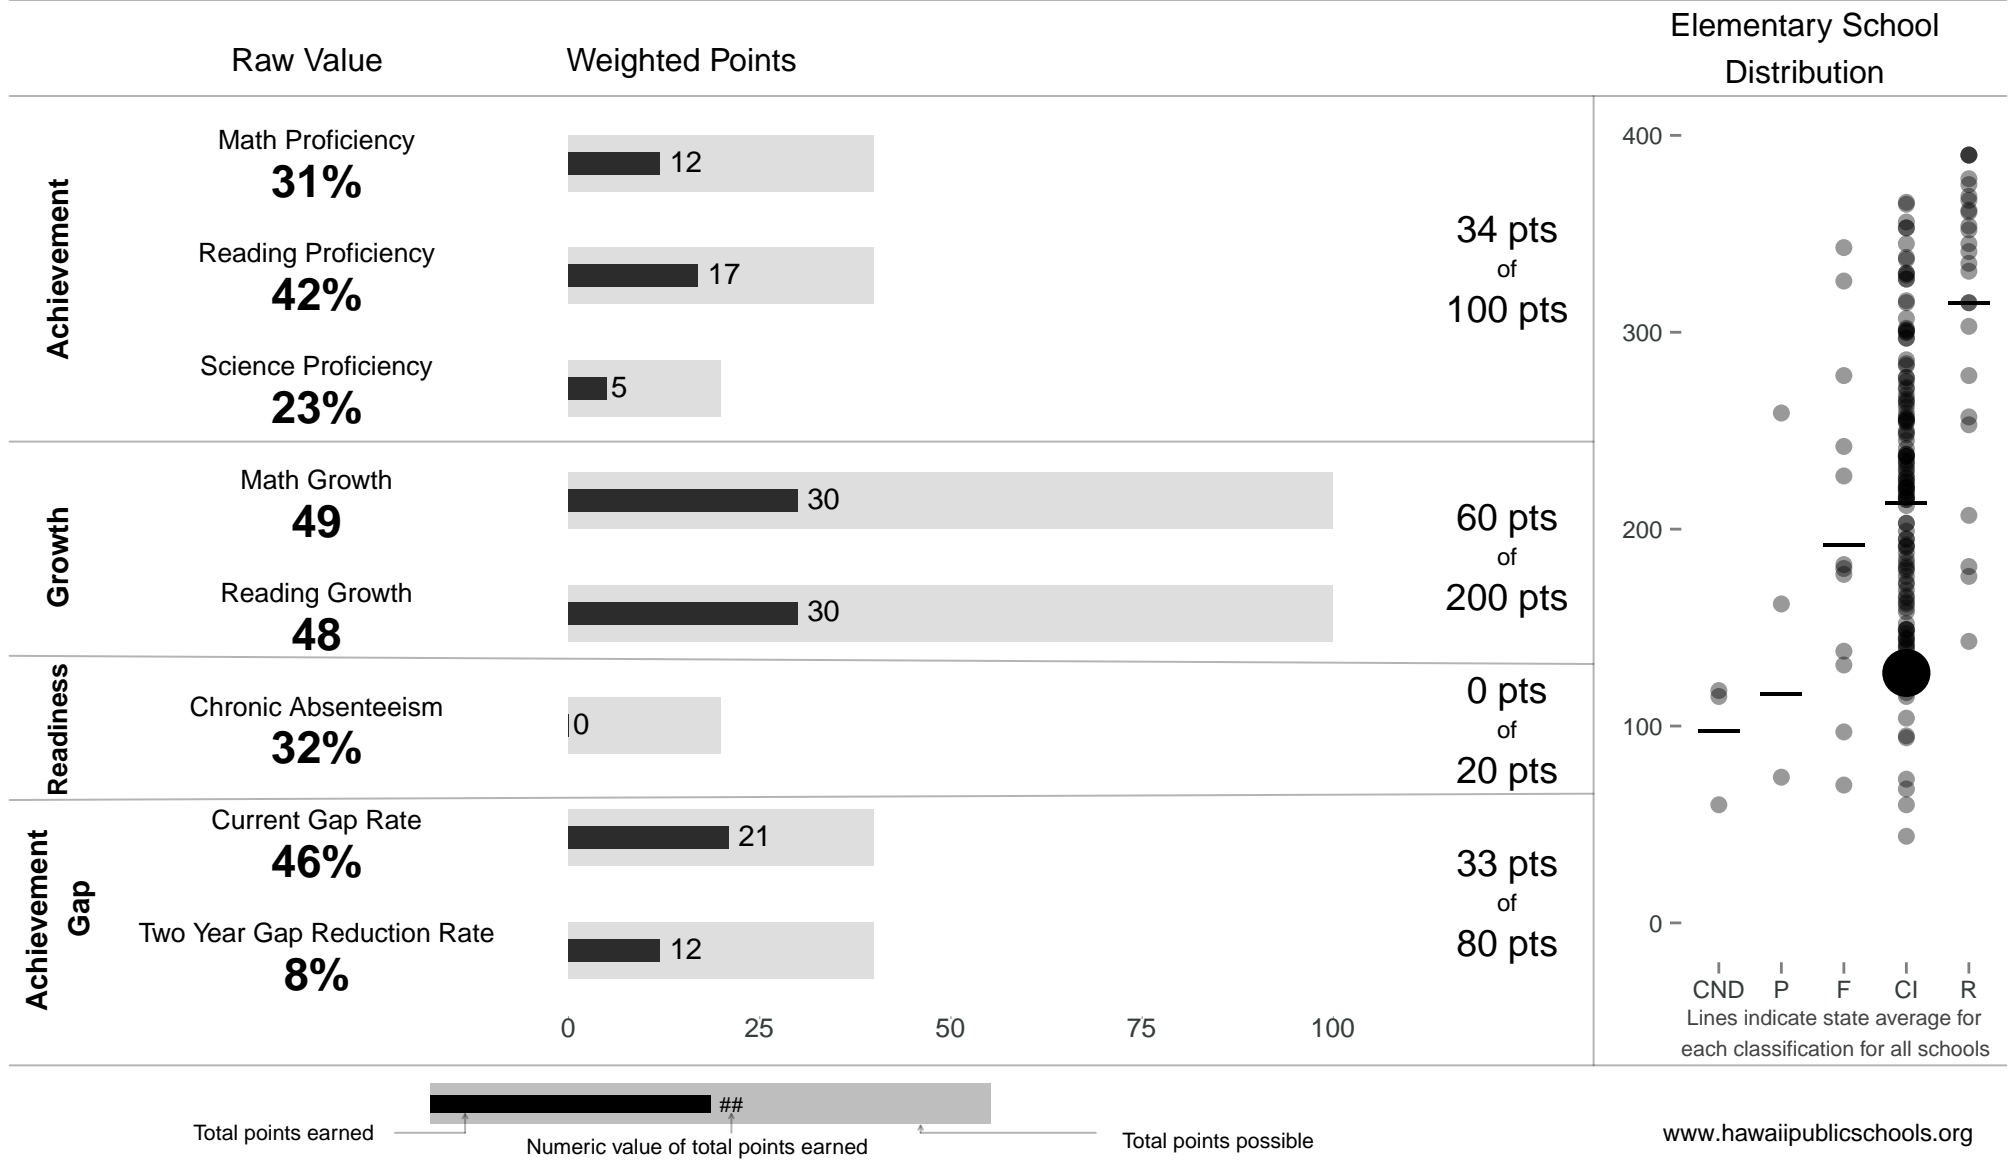

Nanaikapono Elementary

127 points of 400 points

School Year 2013–2014: Continuous Improvement

Trigger: None

School Year 2012–2013: Continuous Improvement

NOTE: Final display numbers are rounded, which may cause subtotals to appear to sum incorrectly. The total points value on the upper right is accurate.

Run Date: Thursday, September 11, 2014 – Final Run