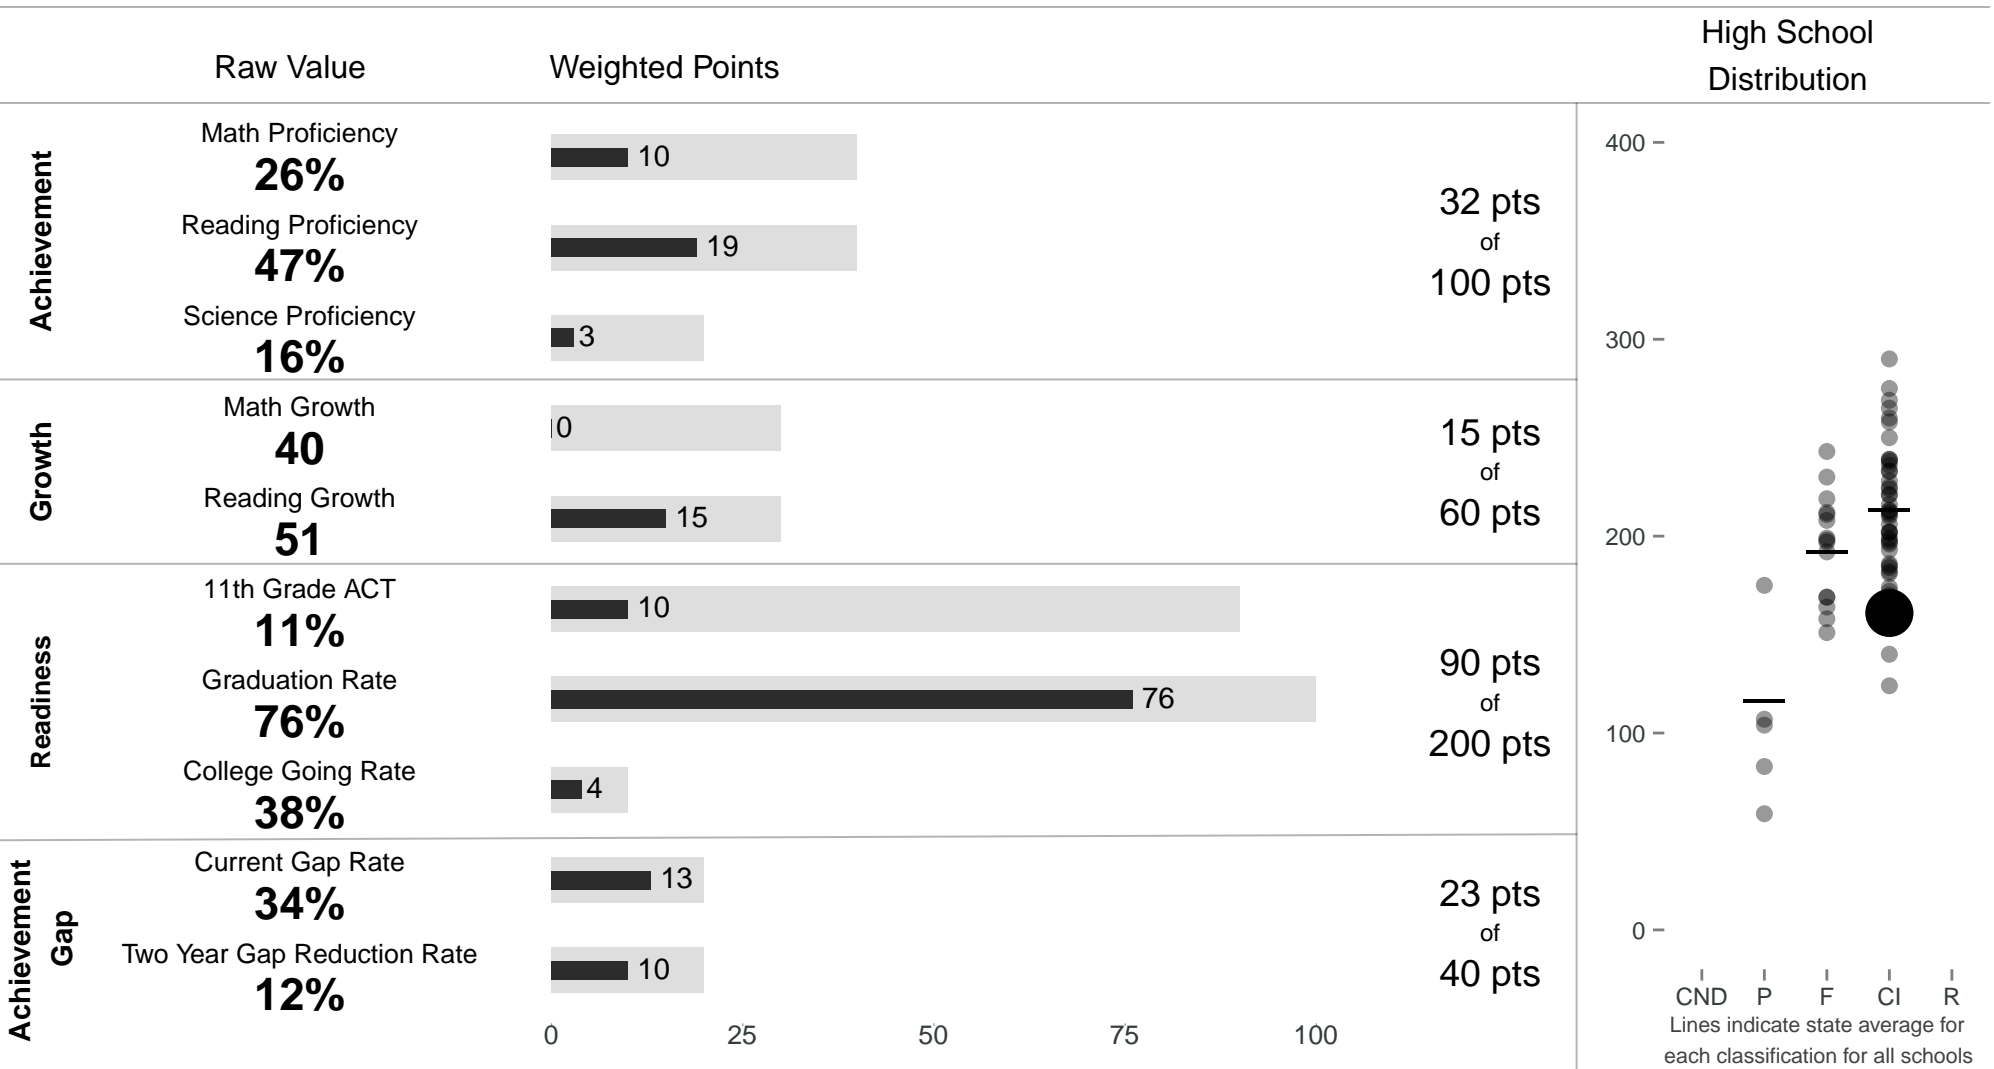

# Nanakuli High & Intermediate

**161 points** of 400 points

School Year 2013–2014: Continuous Improvement

Trigger: None

www.hawaiipublicschools.org

NOTE: Final display numbers are rounded, which may cause subtotals to appear to sum incorrectly. The total points value on the upper right is accurate.

Run Date: Thursday, September 11, 2014 – Final Run