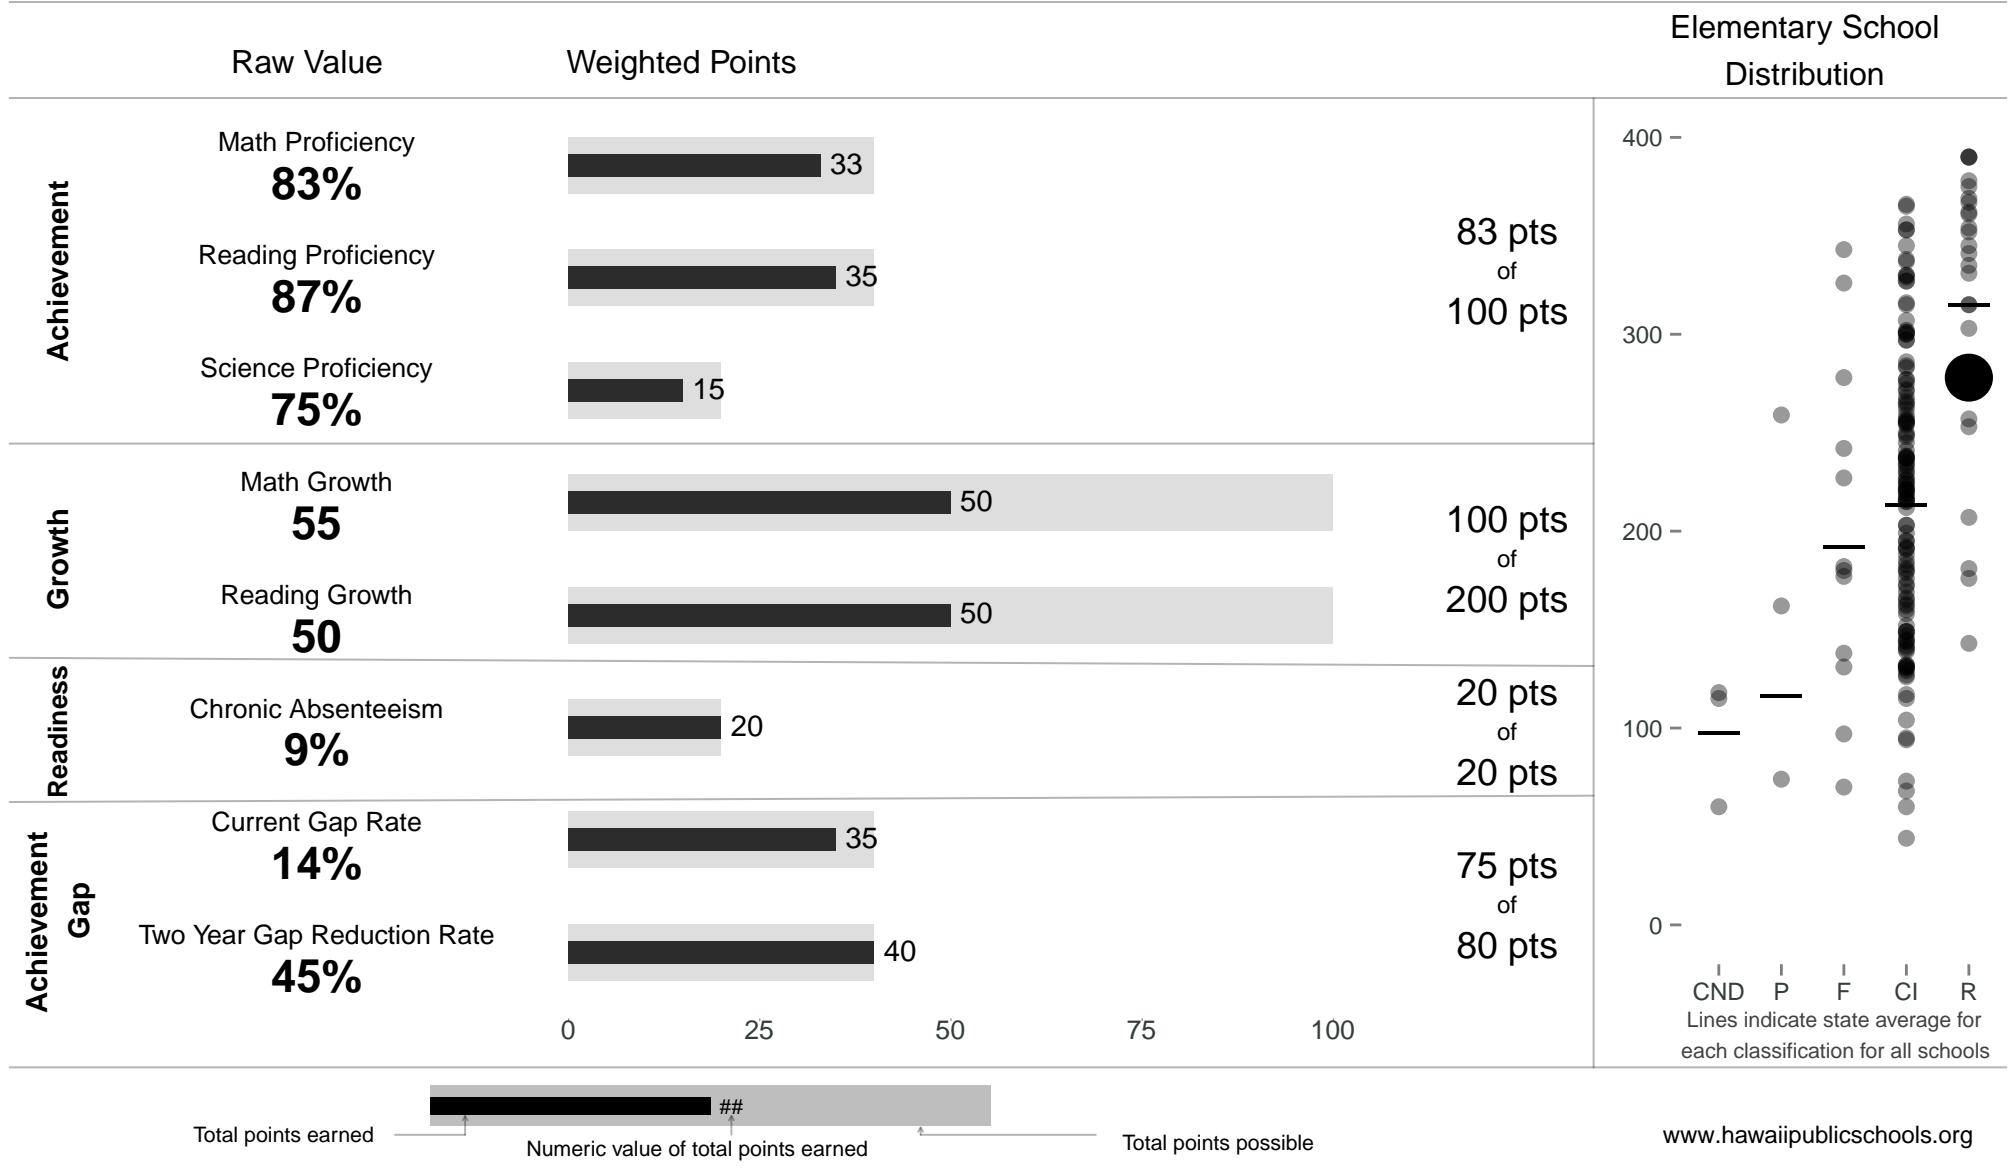

Palisades Elementary

School Year 2013–2014: Recognition

School Year 2012–2013: Recognition

278 points of 400 points

Trigger: Carry Over

www.hawaiipublicschools.org

NOTE: Final display numbers are rounded, which may cause subtotals to appear to sum incorrectly. The total points value on the upper right is accurate.

Run Date: Thursday, September 11, 2014 – Final Run