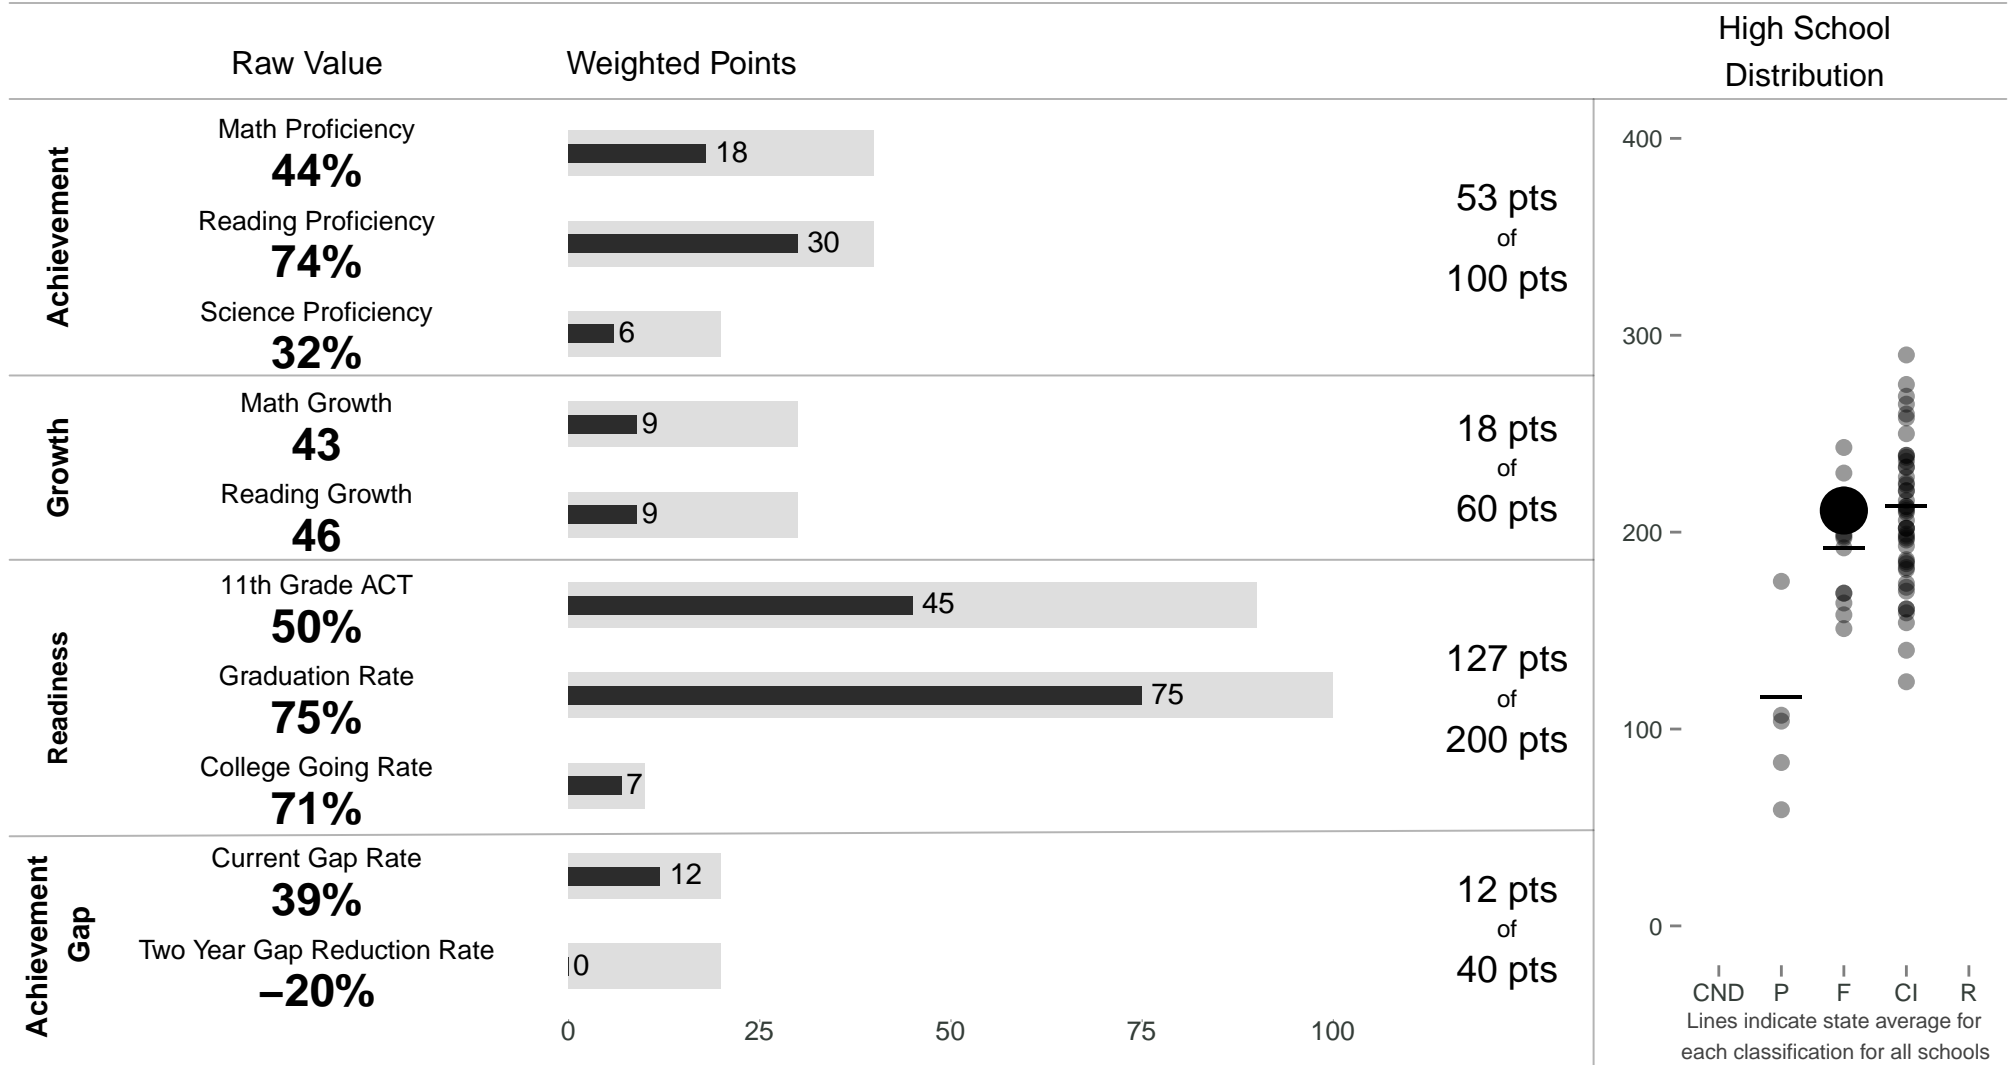

Pearl City High

School Year 2013–2014: Focus

School Year 2012–2013: Focus

211 points of 400 points

Trigger: Carry Over

www.hawaiipublicschools.org

NOTE: Final display numbers are rounded, which may cause subtotals to appear to sum incorrectly. The total points value on the upper right is accurate.

Run Date: Thursday, September 11, 2014 – Final Run