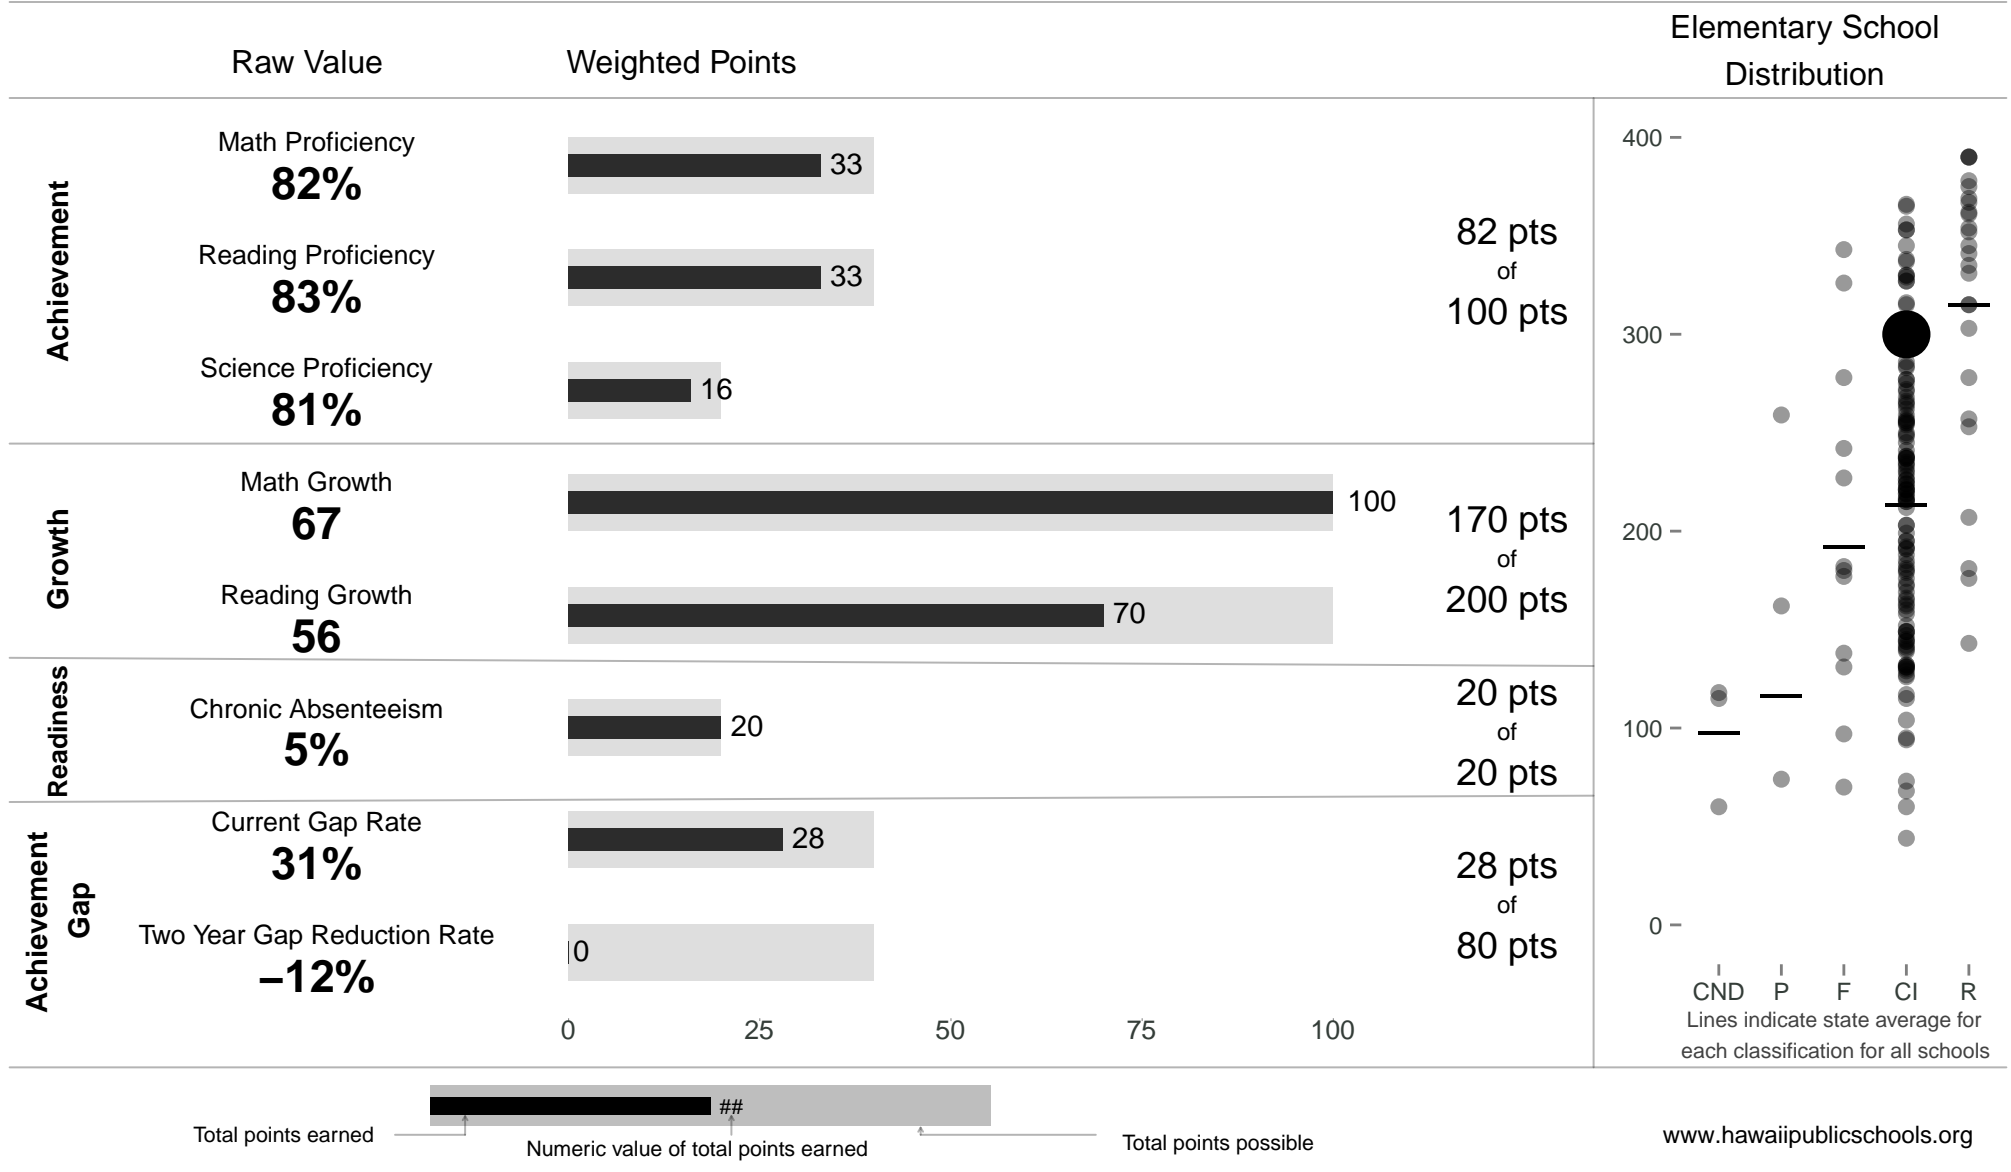

Pearl City Highlands Elementary

300 points of 400 points

School Year 2013–2014: Continuous Improvement

Trigger: None

School Year 2012–2013: Continuous Improvement

www.hawaiipublicschools.org

NOTE: Final display numbers are rounded, which may cause subtotals to appear to sum incorrectly. The total points value on the upper right is accurate.

Run Date: Thursday, September 11, 2014 – Final Run