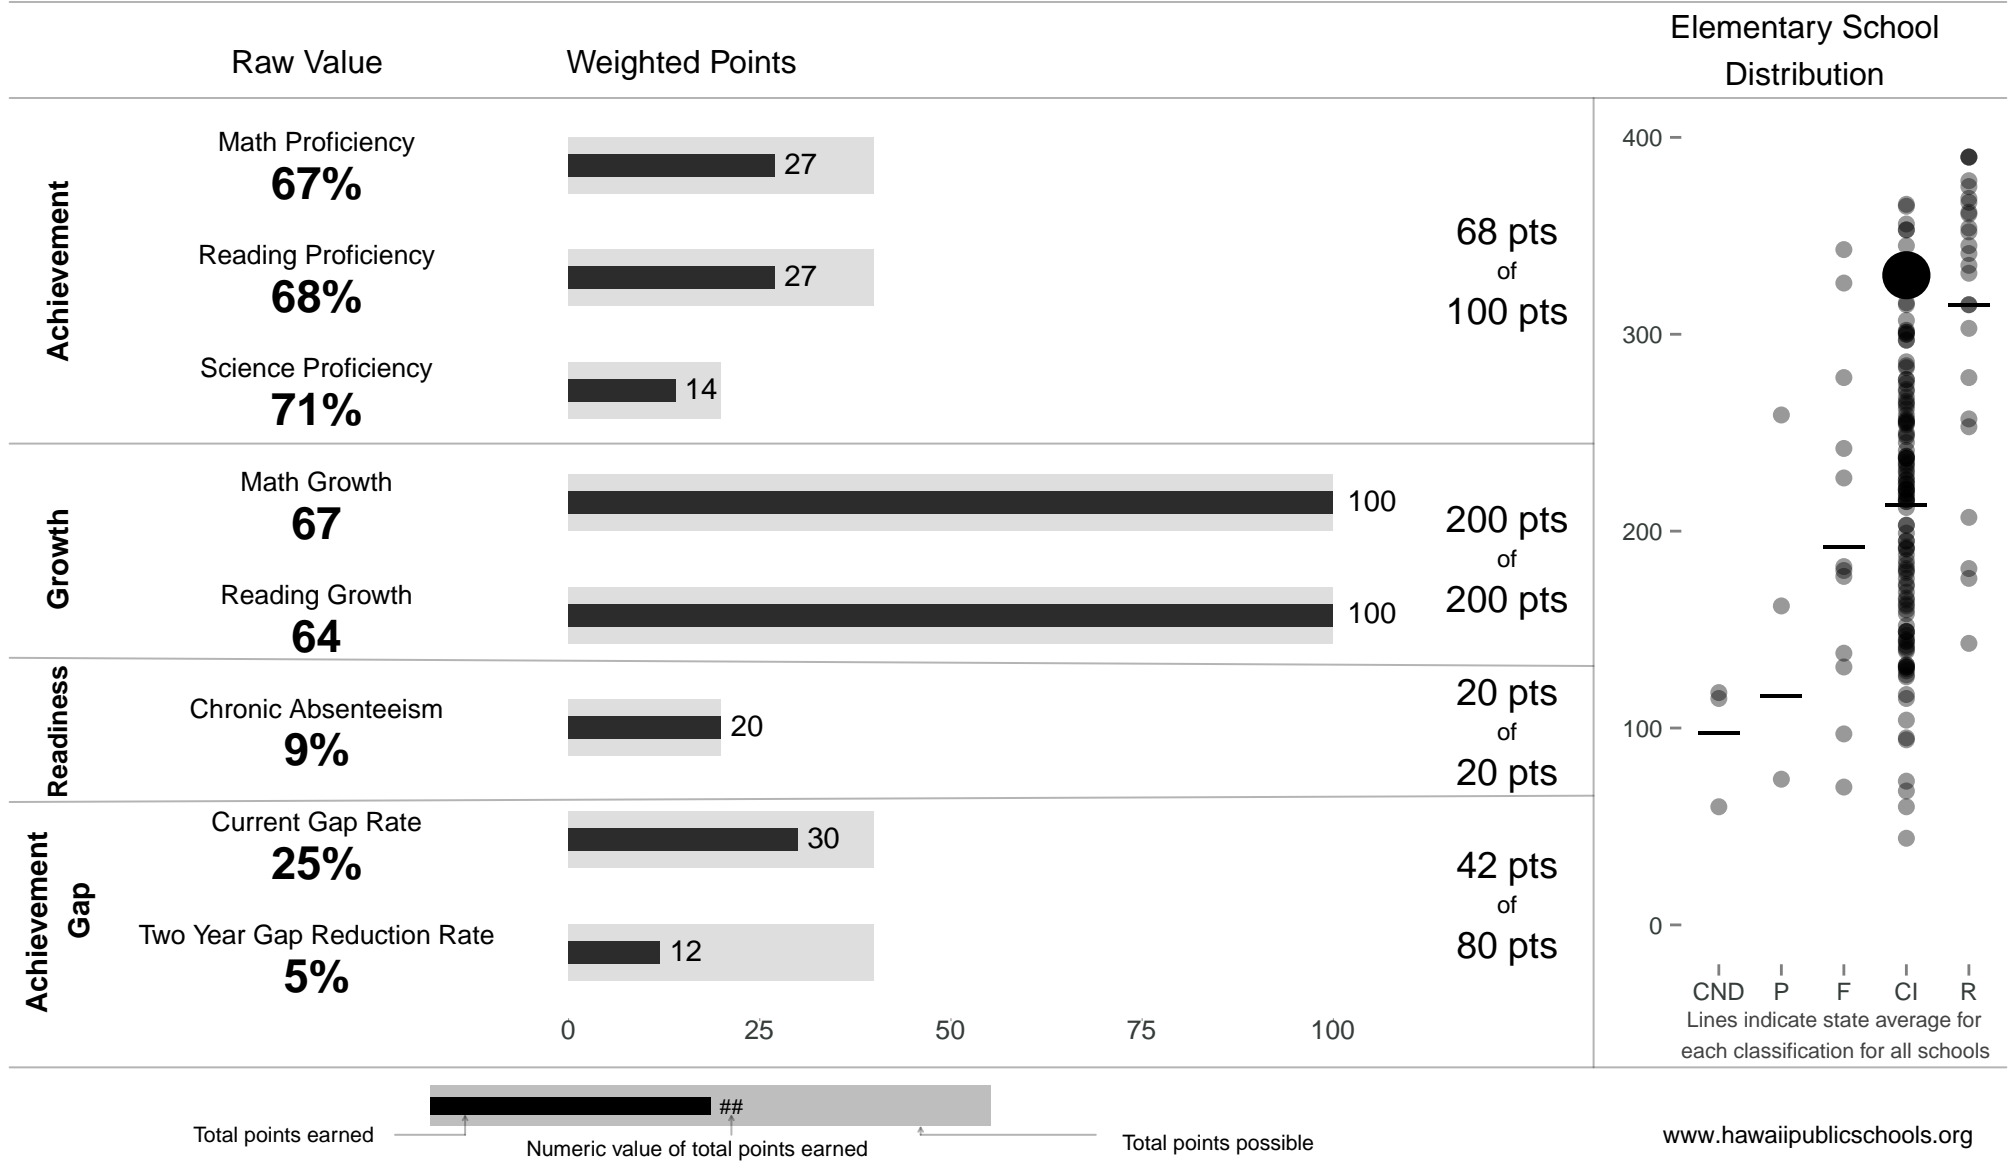

# Lehua Elementary

**330 points** of 400 points

School Year 2013–2014: Continuous Improvement

Trigger: None

School Year 2012–2013: Continuous Improvement

www.hawaiipublicschools.org

NOTE: Final display numbers are rounded, which may cause subtotals to appear to sum incorrectly. The total points value on the upper right is accurate.

Run Date: Thursday, September 11, 2014 – Final Run