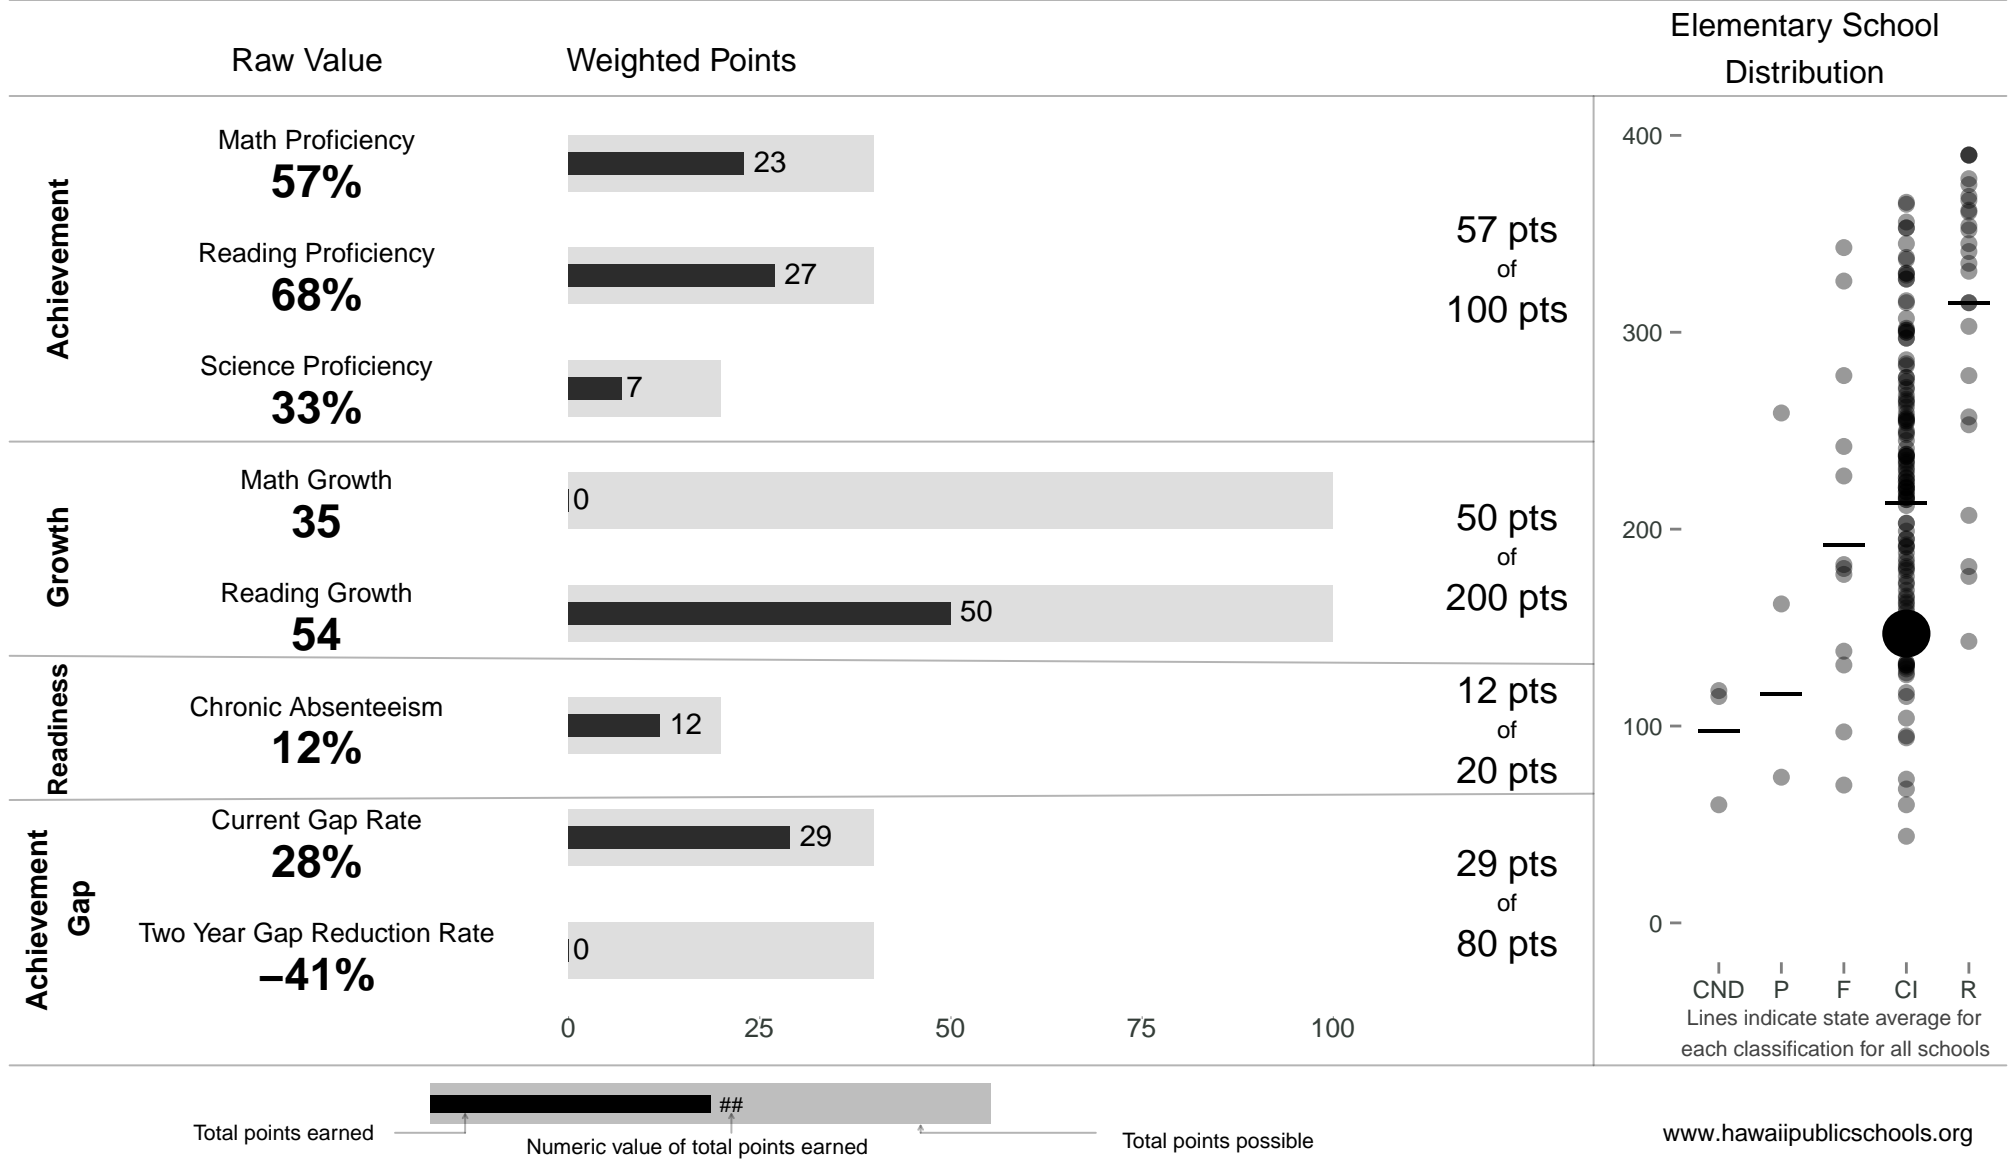

Pohakea Elementary

147 points of 400 points

School Year 2013–2014: Continuous Improvement

Trigger: None

School Year 2012–2013: Continuous Improvement

www.hawaiipublicschools.org

NOTE: Final display numbers are rounded, which may cause subtotals to appear to sum incorrectly. The total points value on the upper right is accurate.

Run Date: Thursday, September 11, 2014 – Final Run