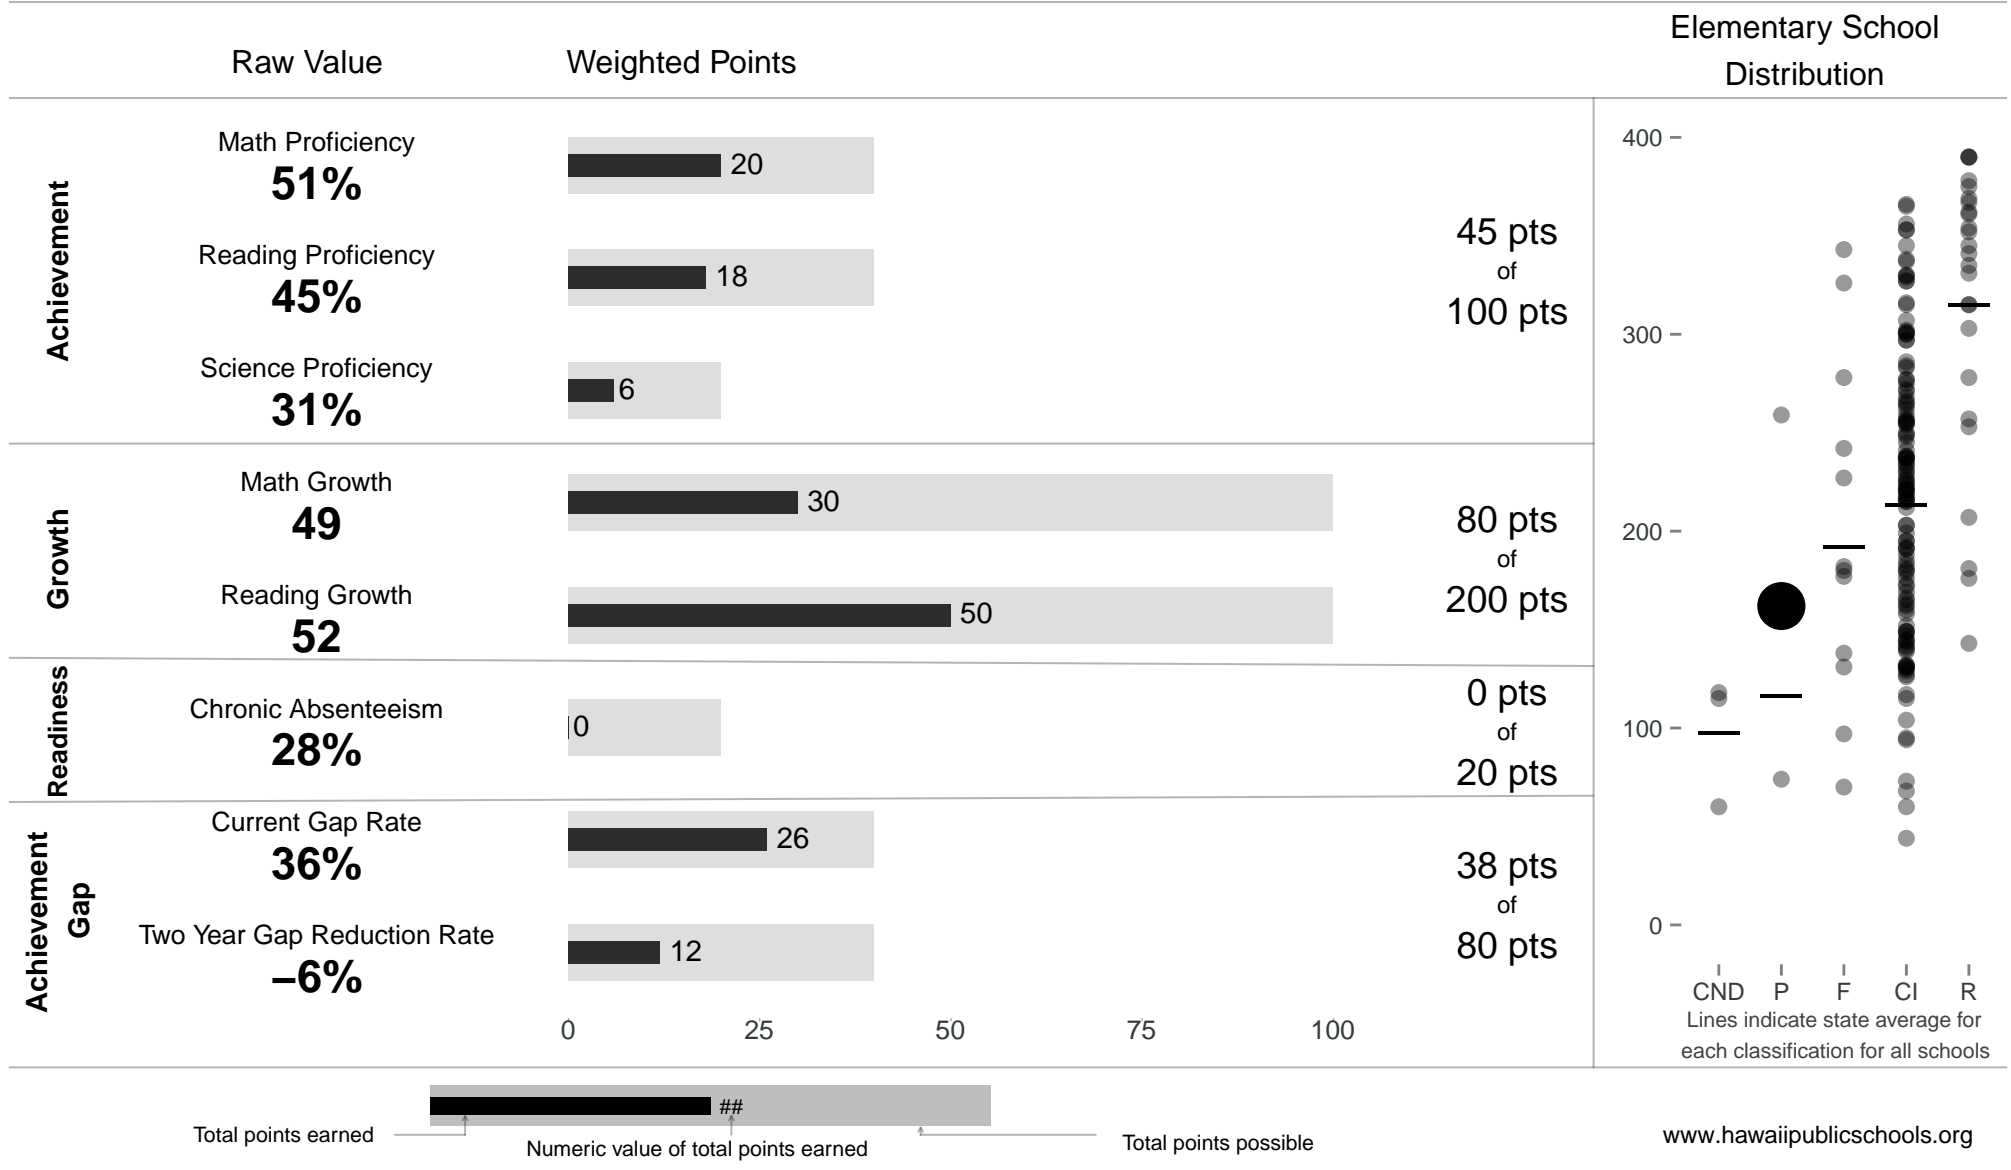

# Waianae Elementary

School Year 2013–2014: Priority

School Year 2012–2013: Priority

**162 points** of 400 points

Trigger: Carry Over

NOTE: Final display numbers are rounded, which may cause subtotals to appear to sum incorrectly. The total points value on the upper right is accurate.

Run Date: Thursday, September 11, 2014 – Final Run