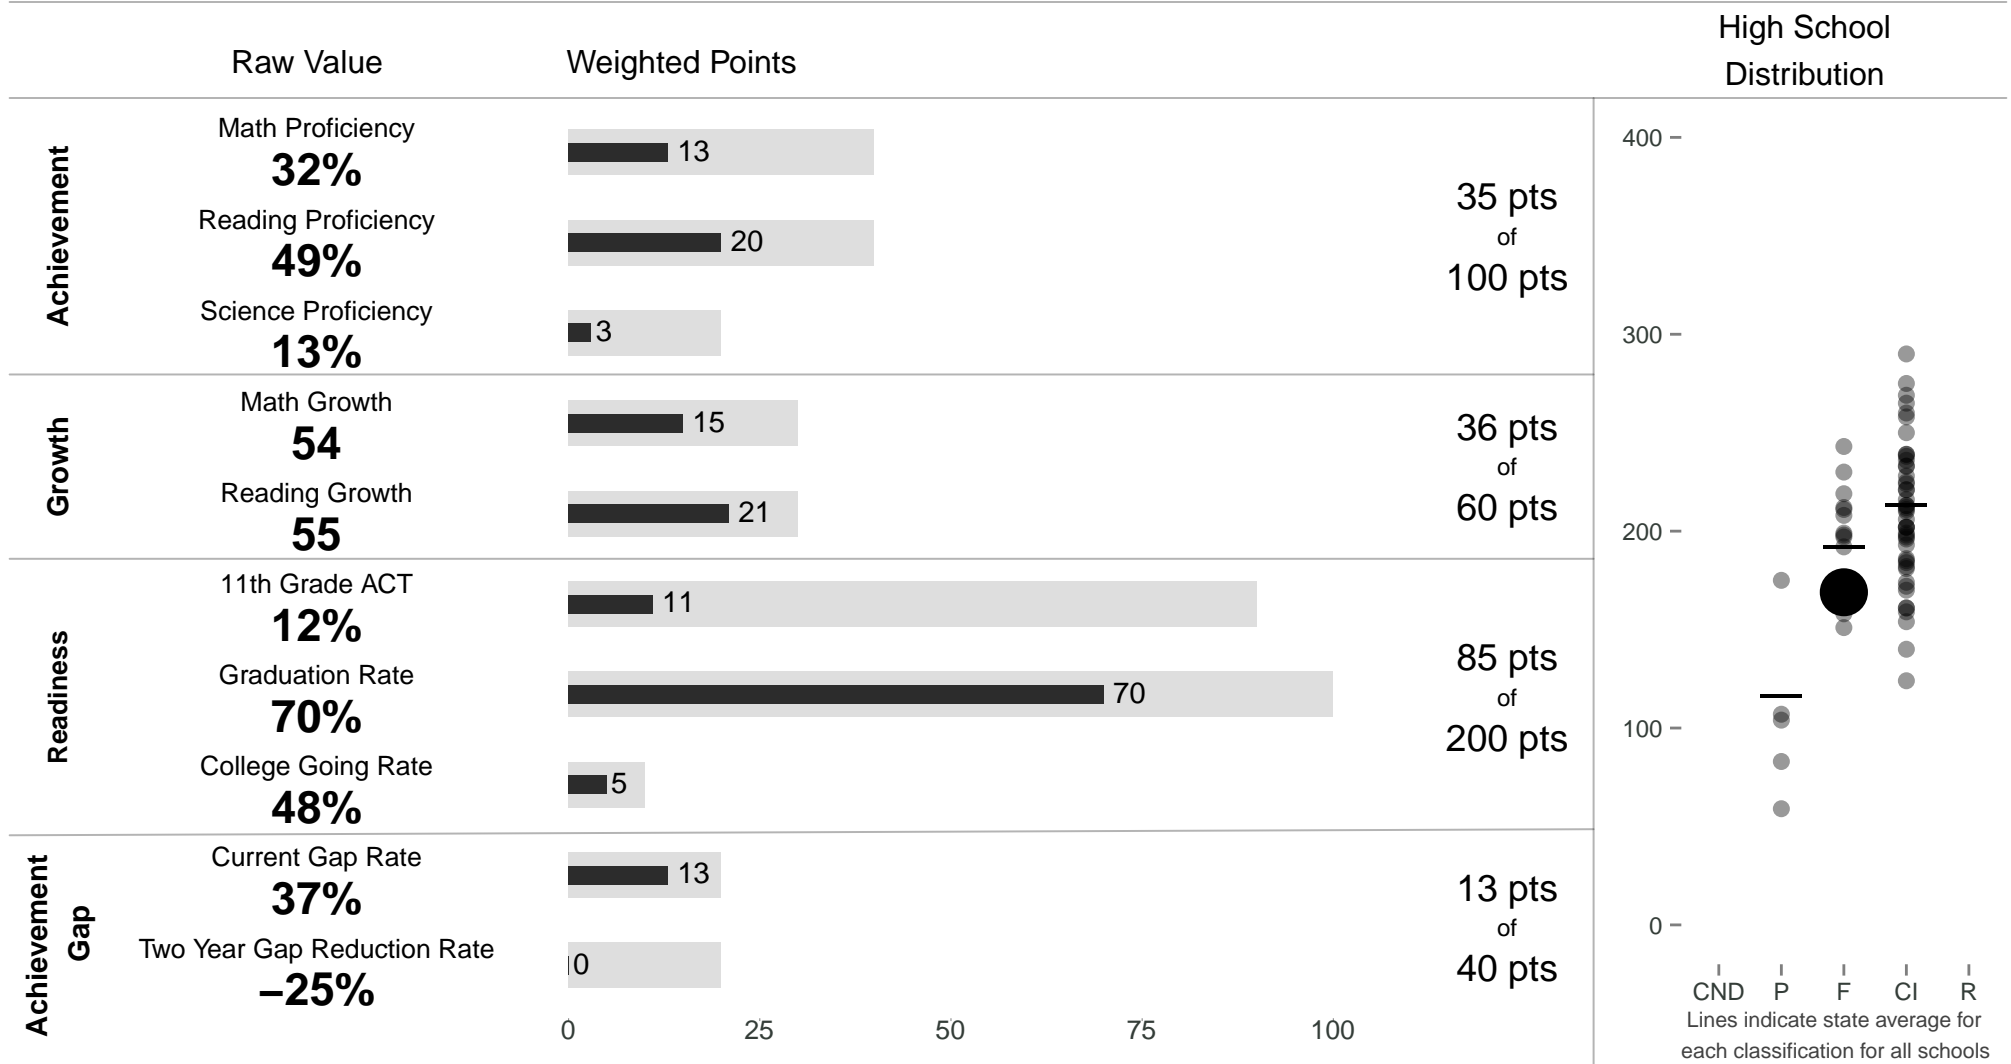

Waianae High

School Year 2013–2014: Focus

School Year 2012–2013: Focus

169 points of 400 points

Trigger: Carry Over

www.hawaiipublicschools.org

NOTE: Final display numbers are rounded, which may cause subtotals to appear to sum incorrectly. The total points value on the upper right is accurate.

Run Date: Thursday, September 11, 2014 – Final Run