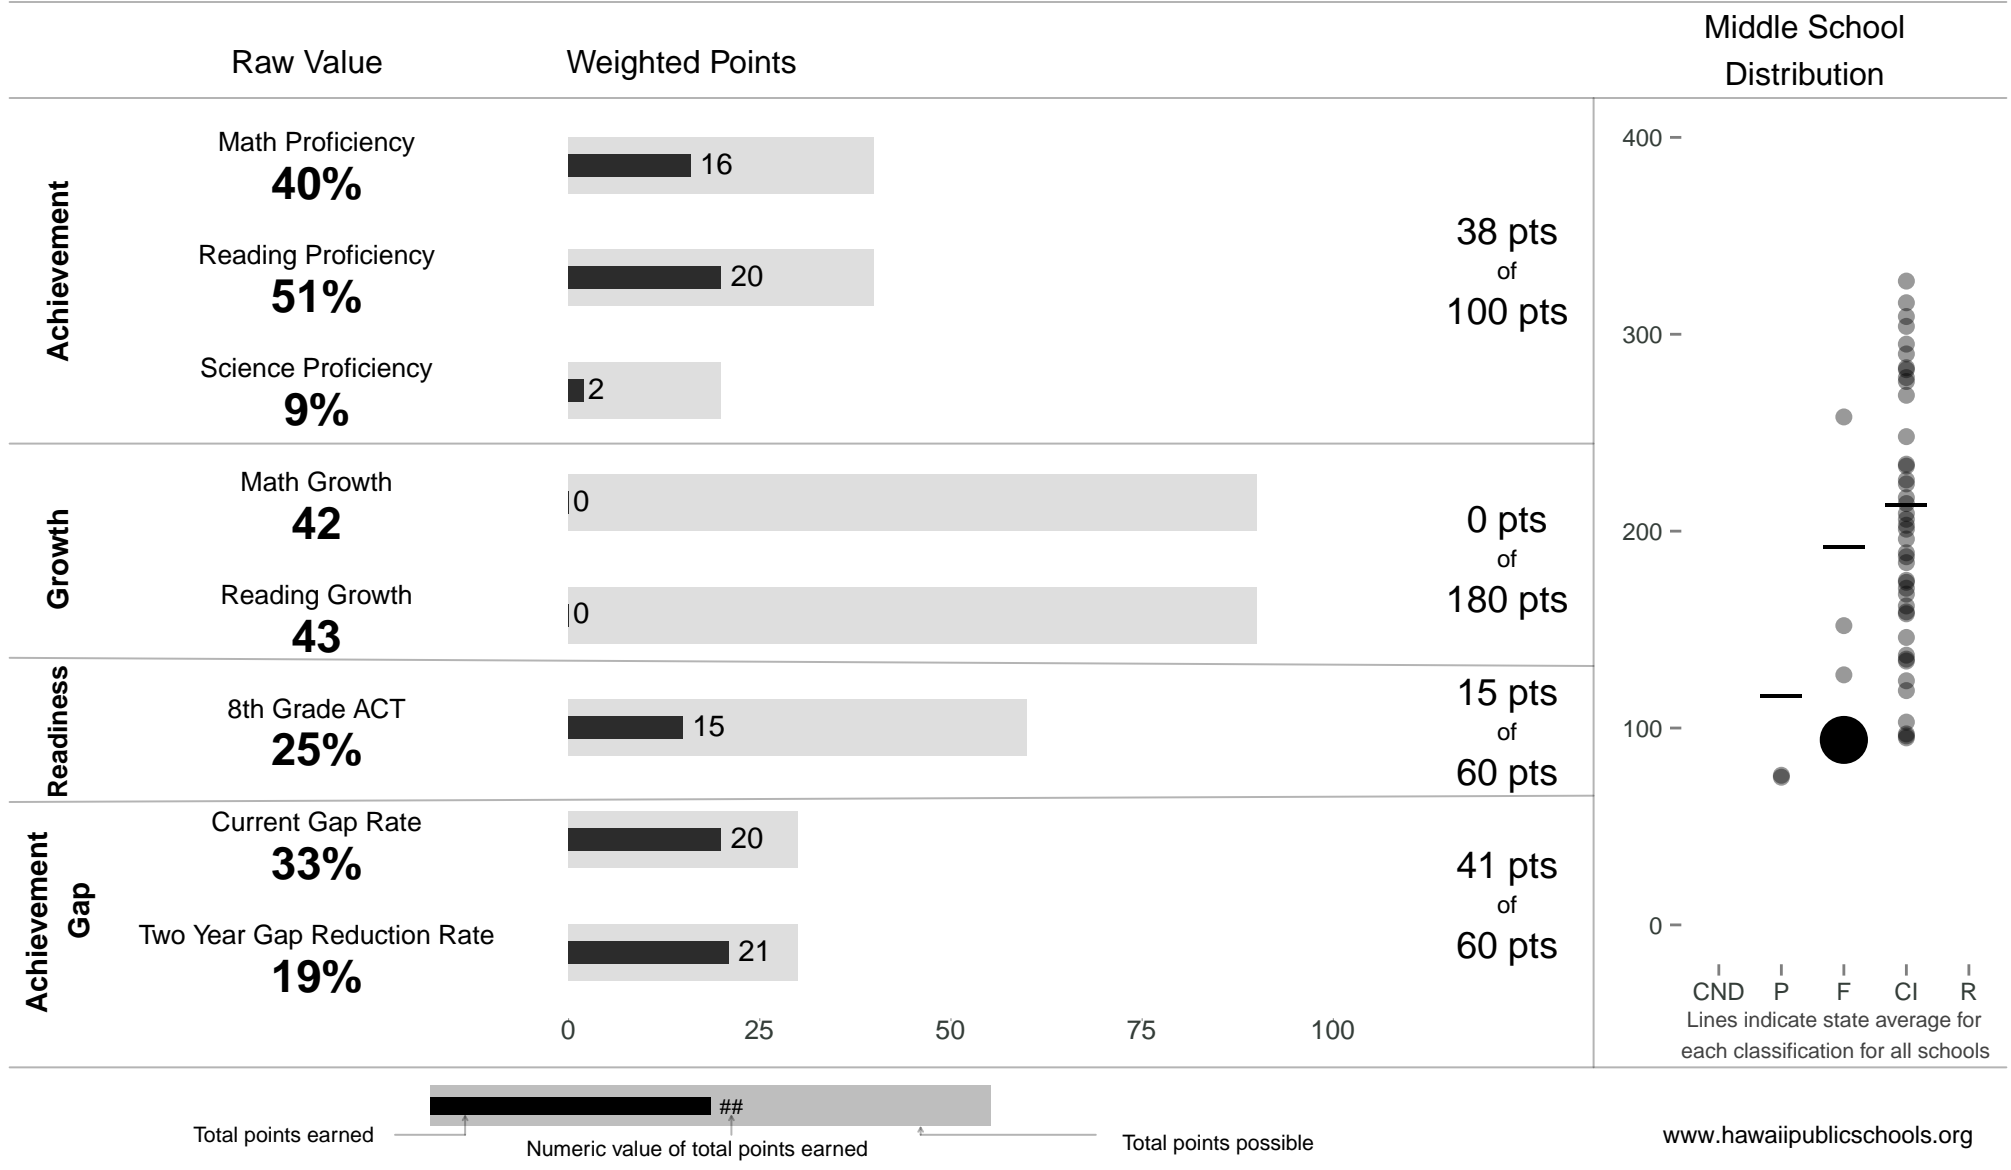

Waianae Intermediate

94 points of 400 points

School Year 2013–2014: Focus

Trigger: Carry Over

School Year 2012–2013: Focus

www.hawaiipublicschools.org

NOTE: Final display numbers are rounded, which may cause subtotals to appear to sum incorrectly. The total points value on the upper right is accurate.

Run Date: Thursday, September 11, 2014 – Final Run