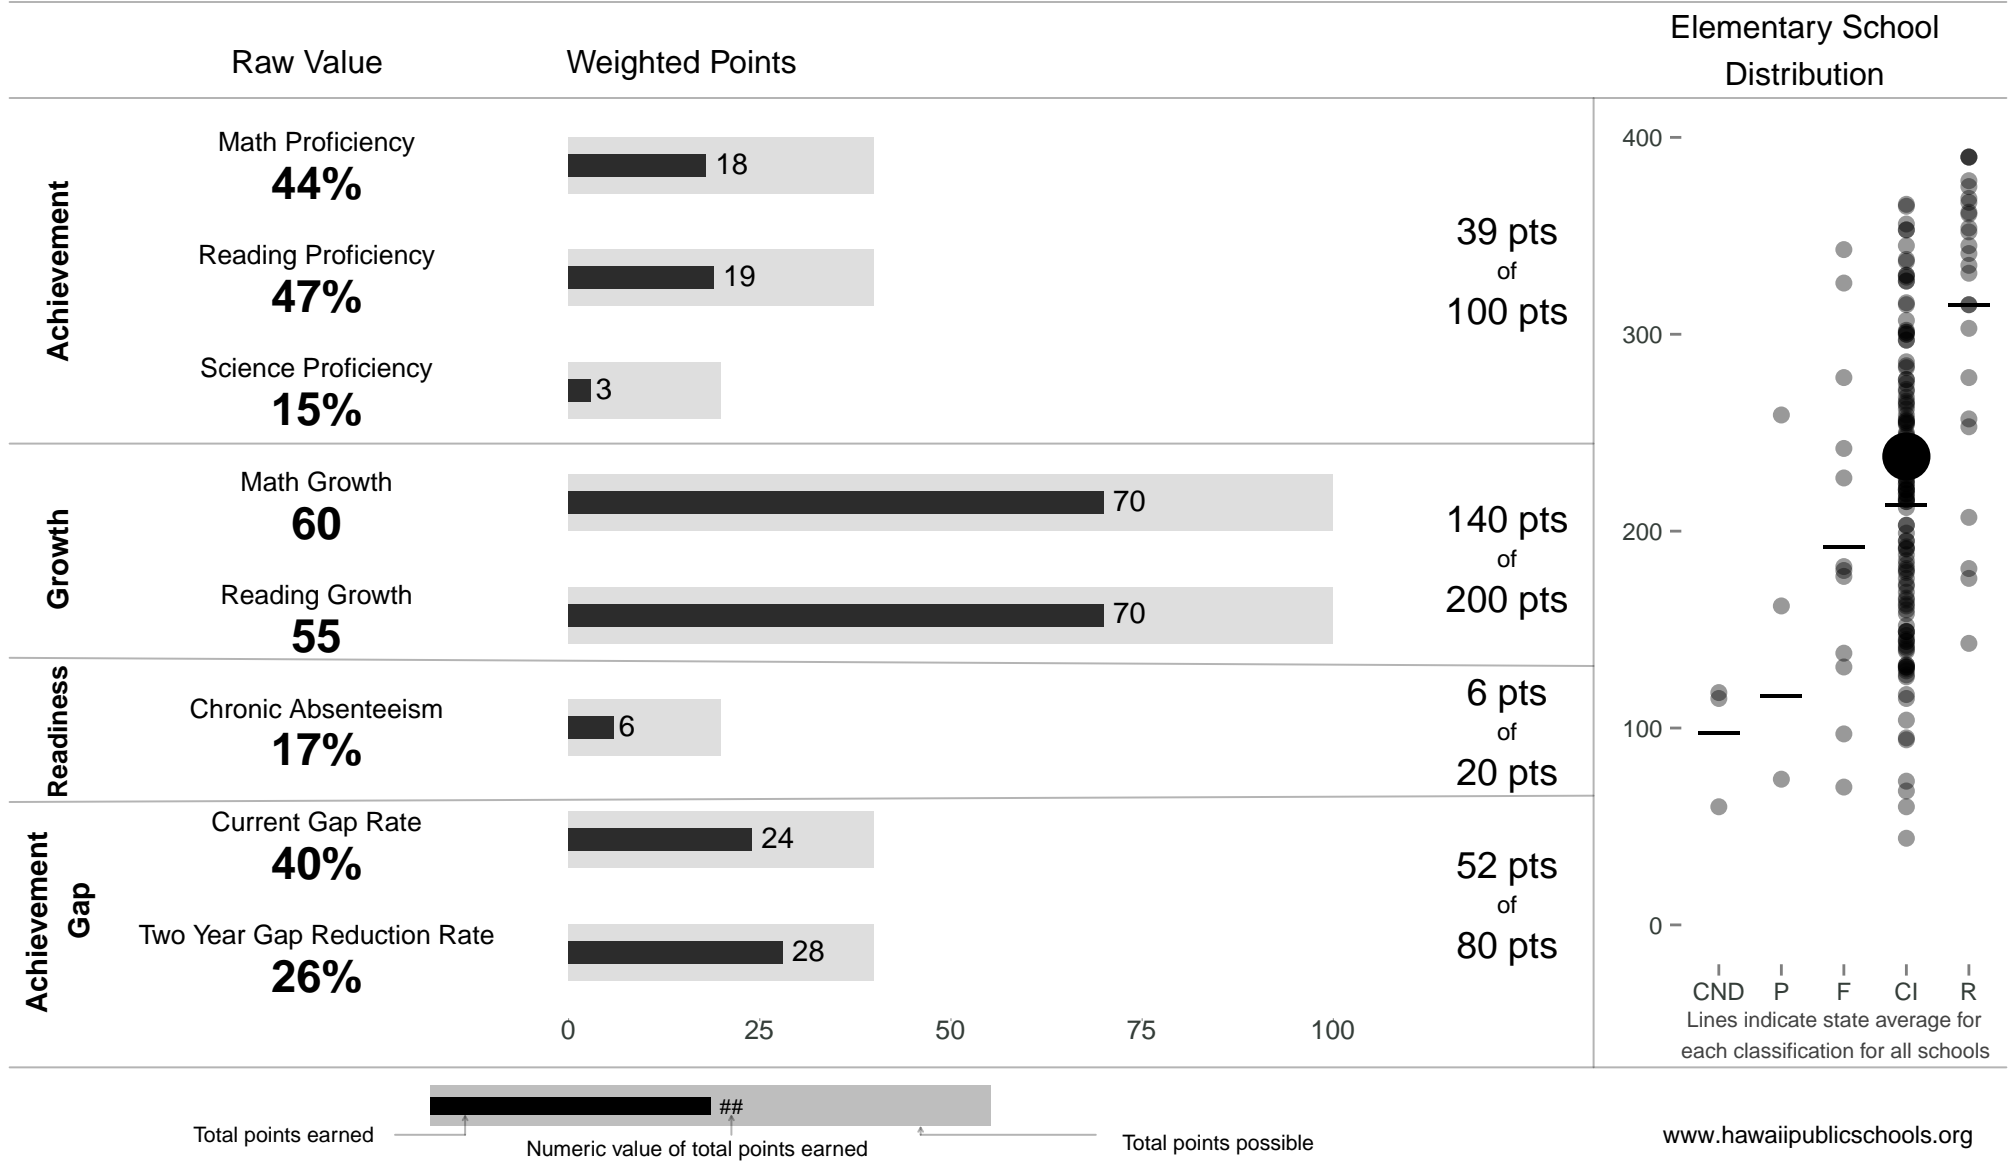

Waipahu Elementary

238 points of 400 points

School Year 2013–2014: Continuous Improvement

Trigger: None

School Year 2012–2013: Continuous Improvement

www.hawaiipublicschools.org

NOTE: Final display numbers are rounded, which may cause subtotals to appear to sum incorrectly. The total points value on the upper right is accurate.

Run Date: Thursday, September 11, 2014 – Final Run