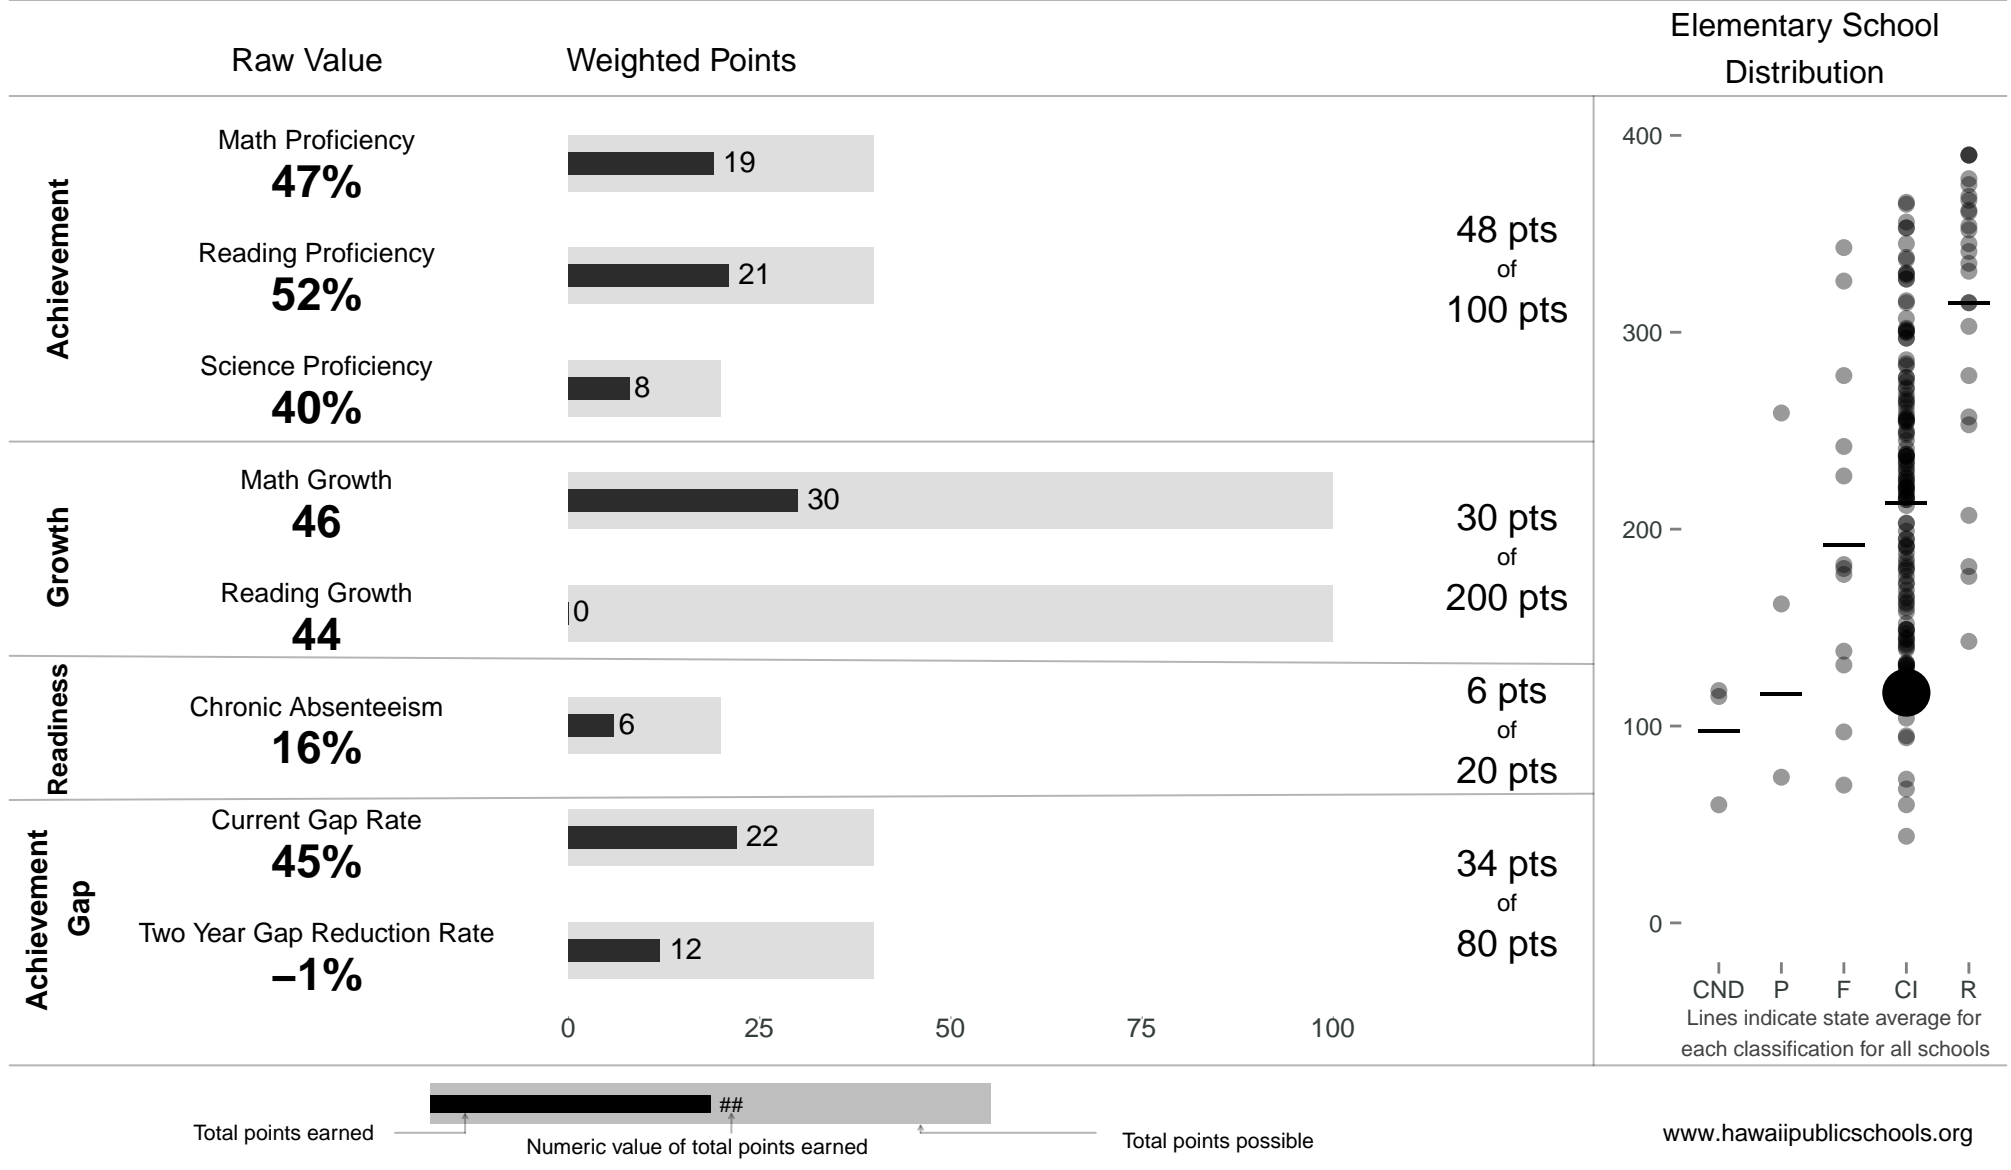

# Honowai Elementary

**117 points** of 400 points

School Year 2013–2014: Continuous Improvement

Trigger: None

School Year 2012–2013: Continuous Improvement

NOTE: Final display numbers are rounded, which may cause subtotals to appear to sum incorrectly. The total points value on the upper right is accurate.