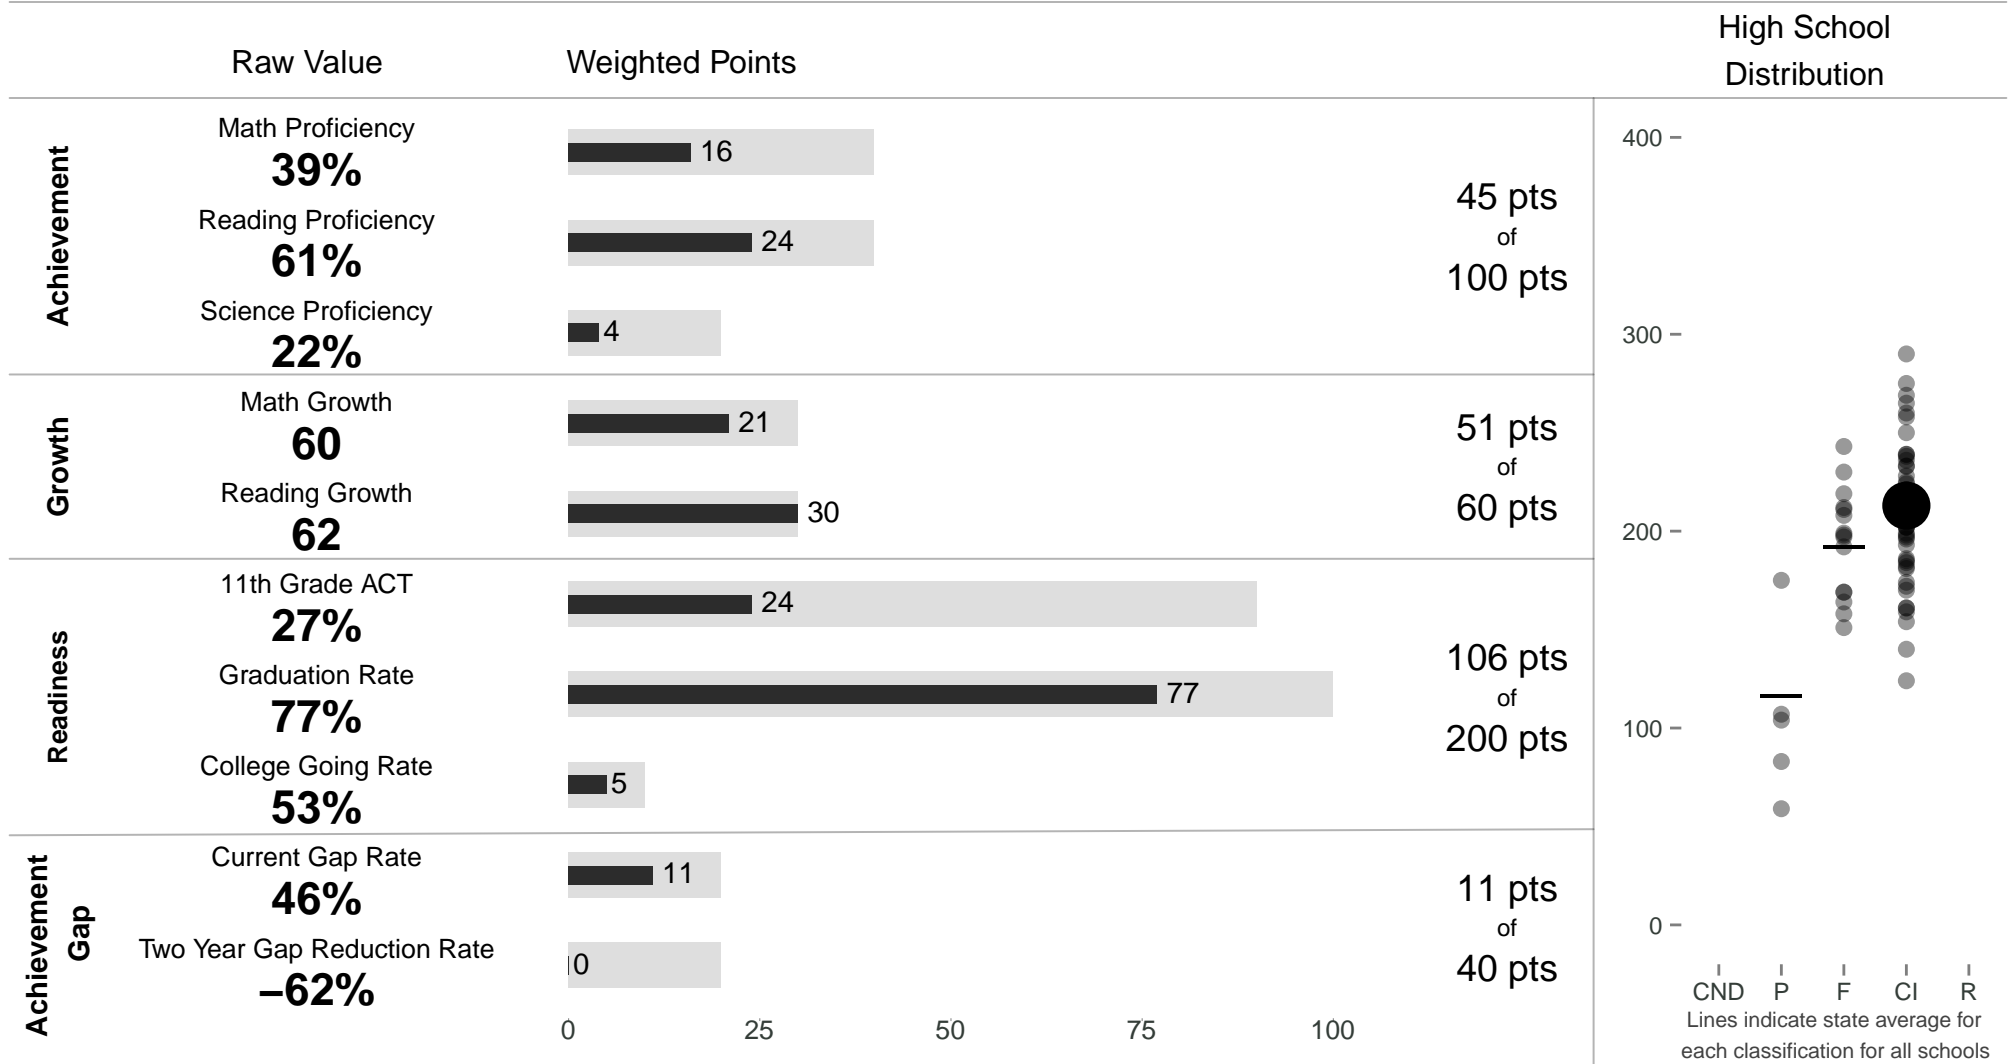

Waipahu High

213 points of 400 points

School Year 2013–2014: Continuous Improvement

Trigger: None

School Year 2012–2013: Continuous Improvement

www.hawaiipublicschools.org

NOTE: Final display numbers are rounded, which may cause subtotals to appear to sum incorrectly. The total points value on the upper right is accurate.

Run Date: Thursday, September 11, 2014 – Final Run