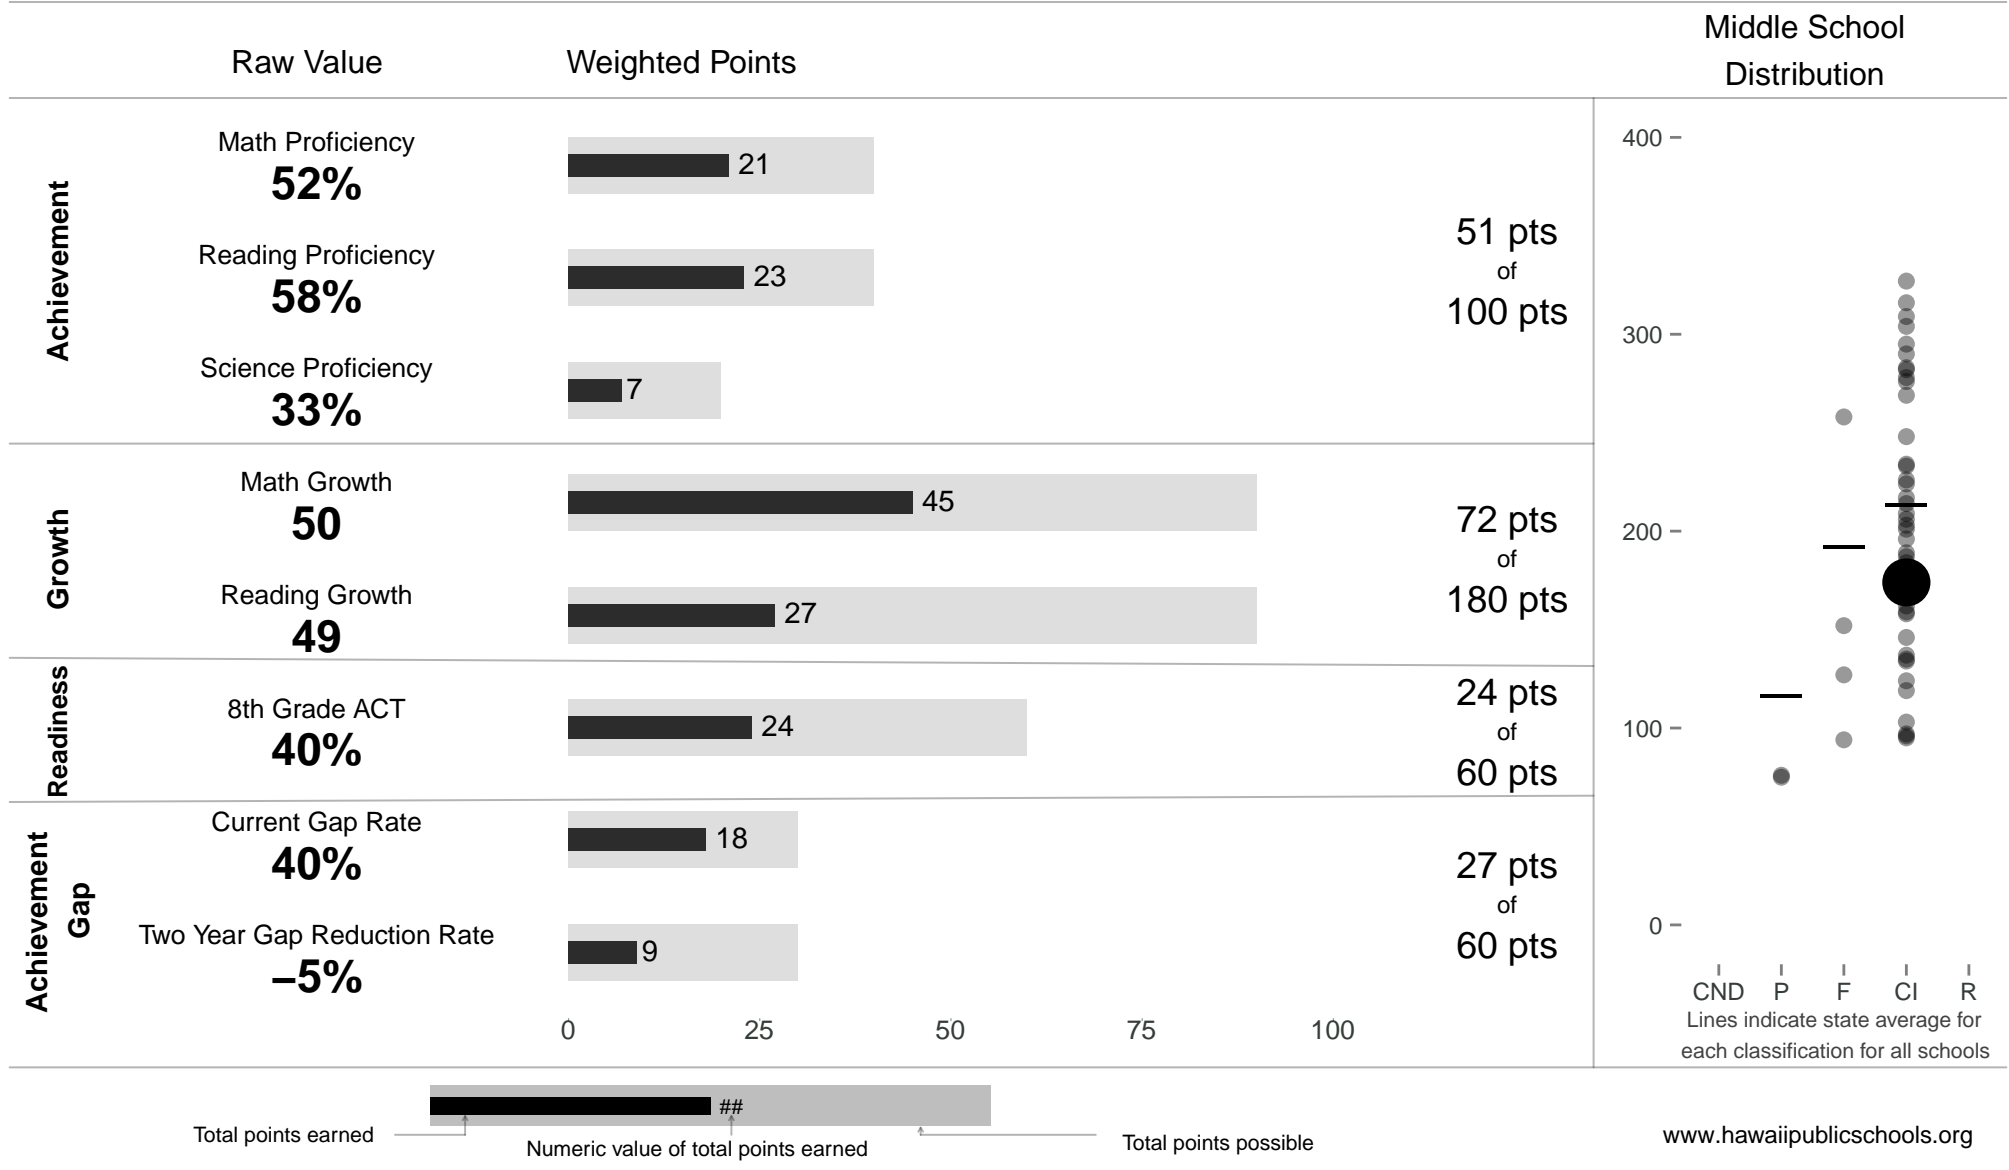

Waipahu Intermediate

174 points of 400 points

School Year 2013–2014: Continuous Improvement

Trigger: None

School Year 2012–2013: Continuous Improvement

www.hawaiipublicschools.org

NOTE: Final display numbers are rounded, which may cause subtotals to appear to sum incorrectly. The total points value on the upper right is accurate.

Run Date: Thursday, September 11, 2014 – Final Run