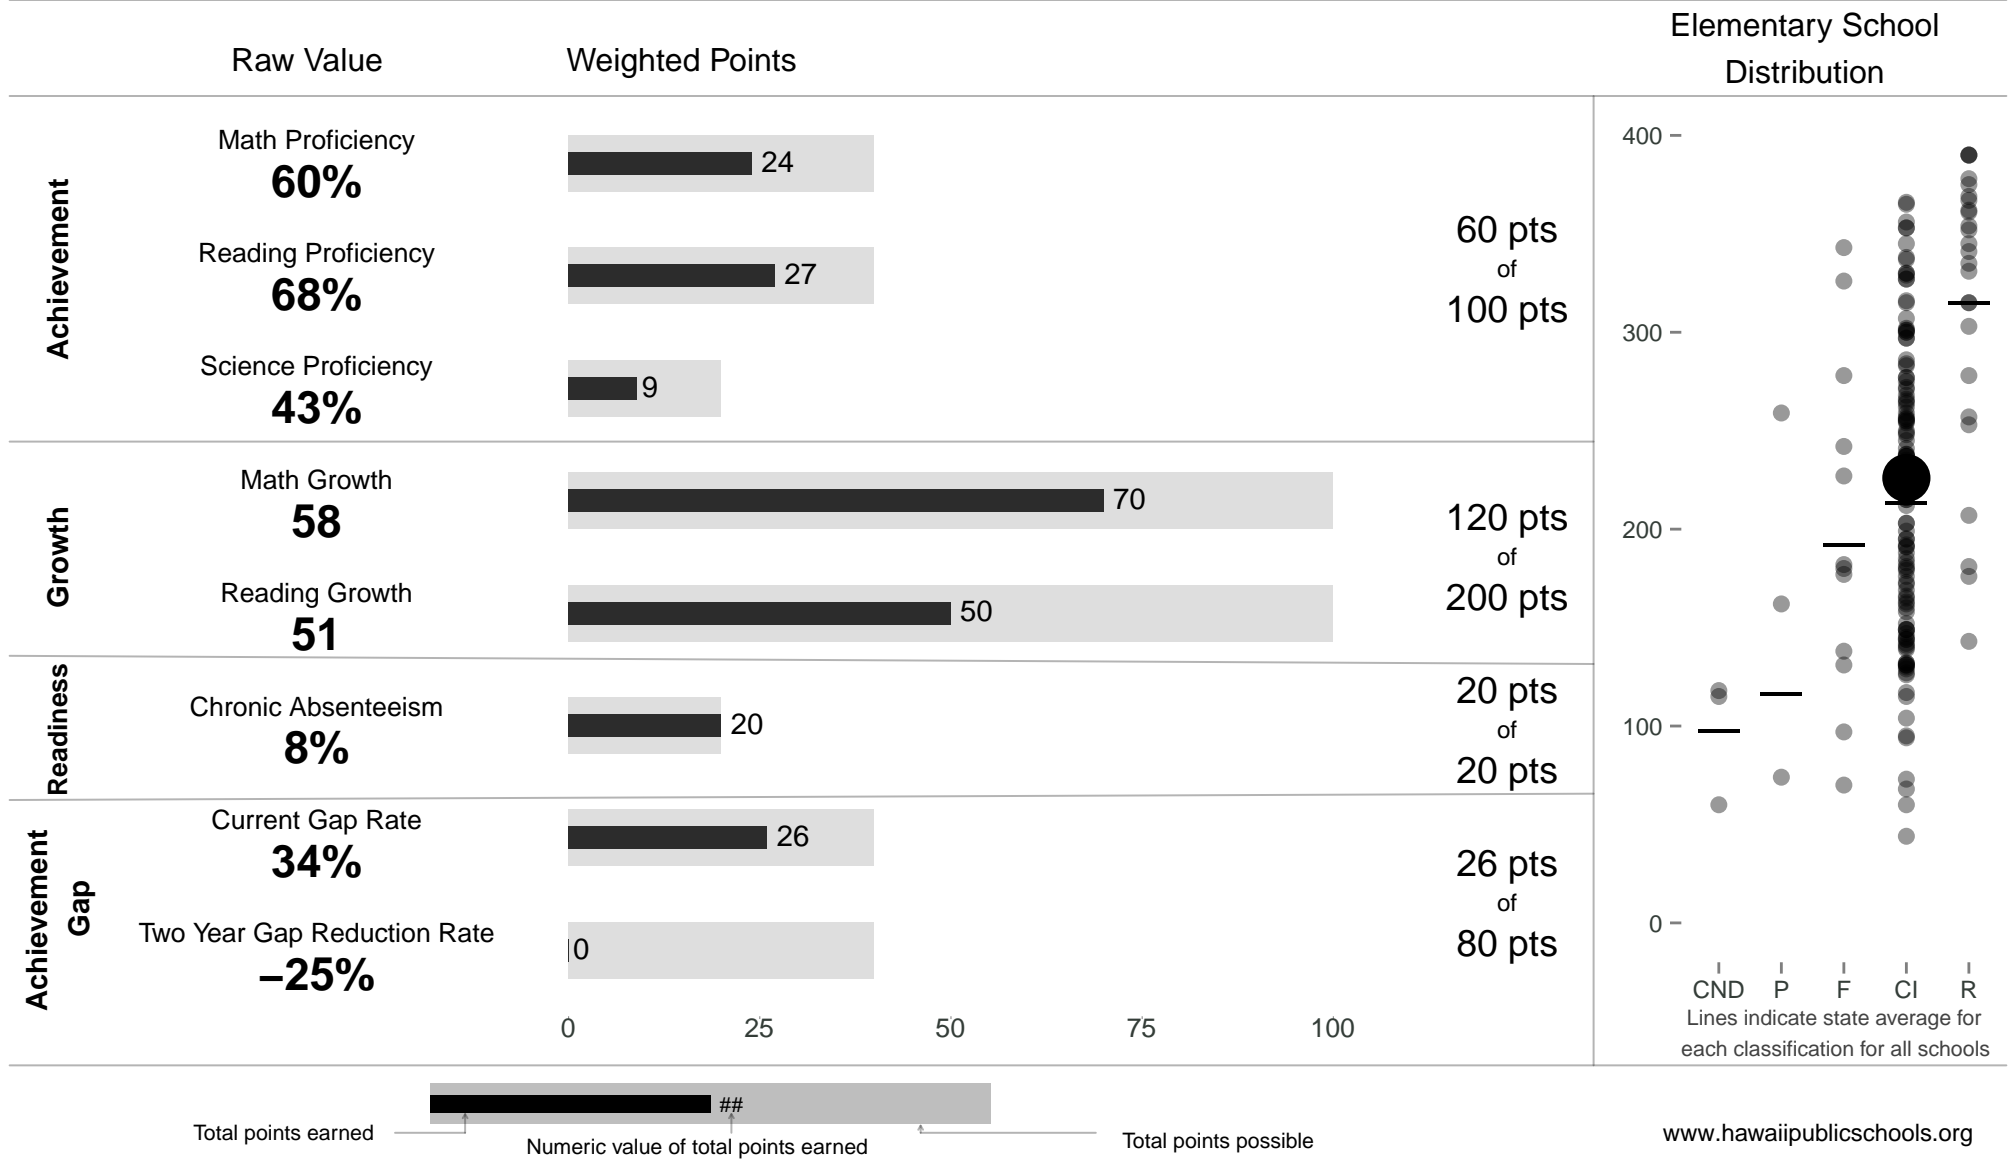

# Kaleiopuu Elementary

**226 points** of 400 points

School Year 2013–2014: Continuous Improvement

Trigger: None

School Year 2012–2013: Continuous Improvement

NOTE: Final display numbers are rounded, which may cause subtotals to appear to sum incorrectly. The total points value on the upper right is accurate.