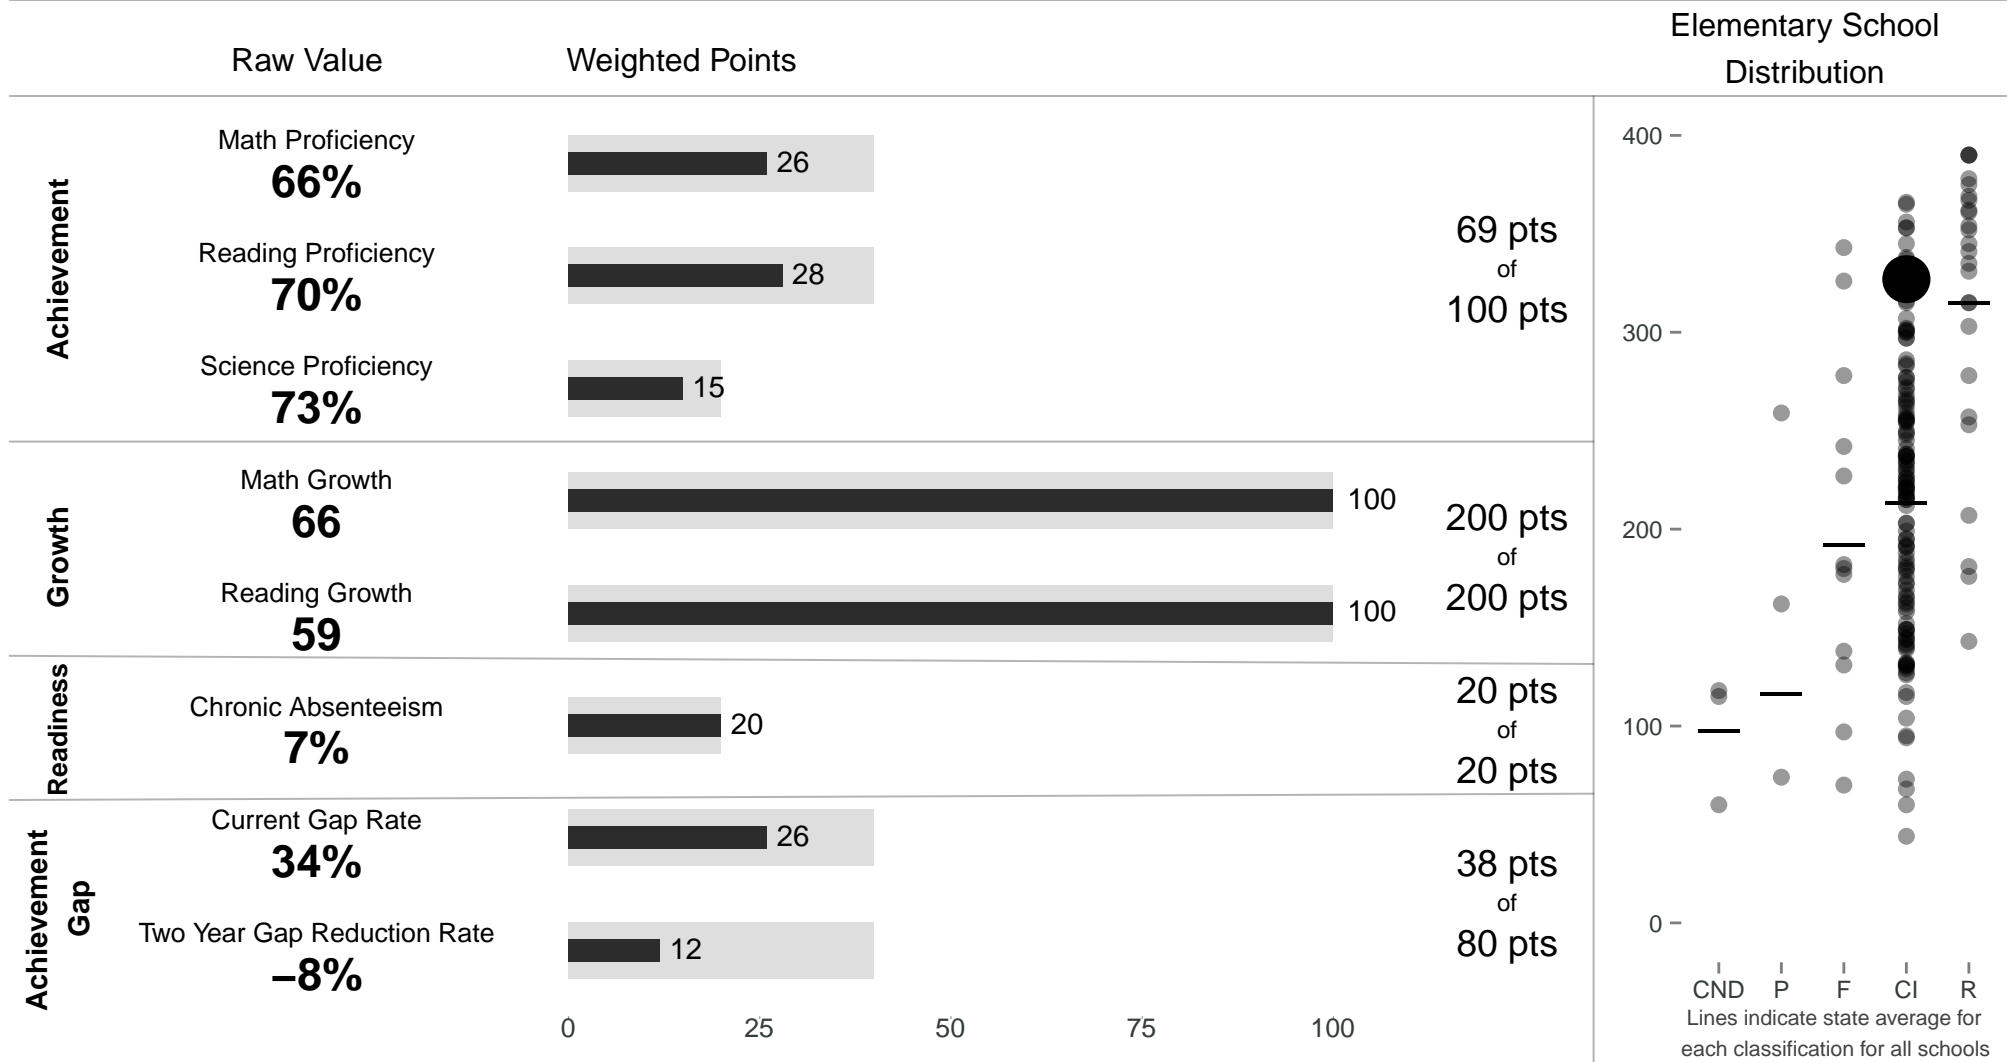

Waiau Elementary

327 points of 400 points

School Year 2013–2014: Continuous Improvement

Trigger: None

School Year 2012–2013: Continuous Improvement

www.hawaiipublicschools.org

NOTE: Final display numbers are rounded, which may cause subtotals to appear to sum incorrectly. The total points value on the upper right is accurate.

Run Date: Thursday, September 11, 2014 – Final Run