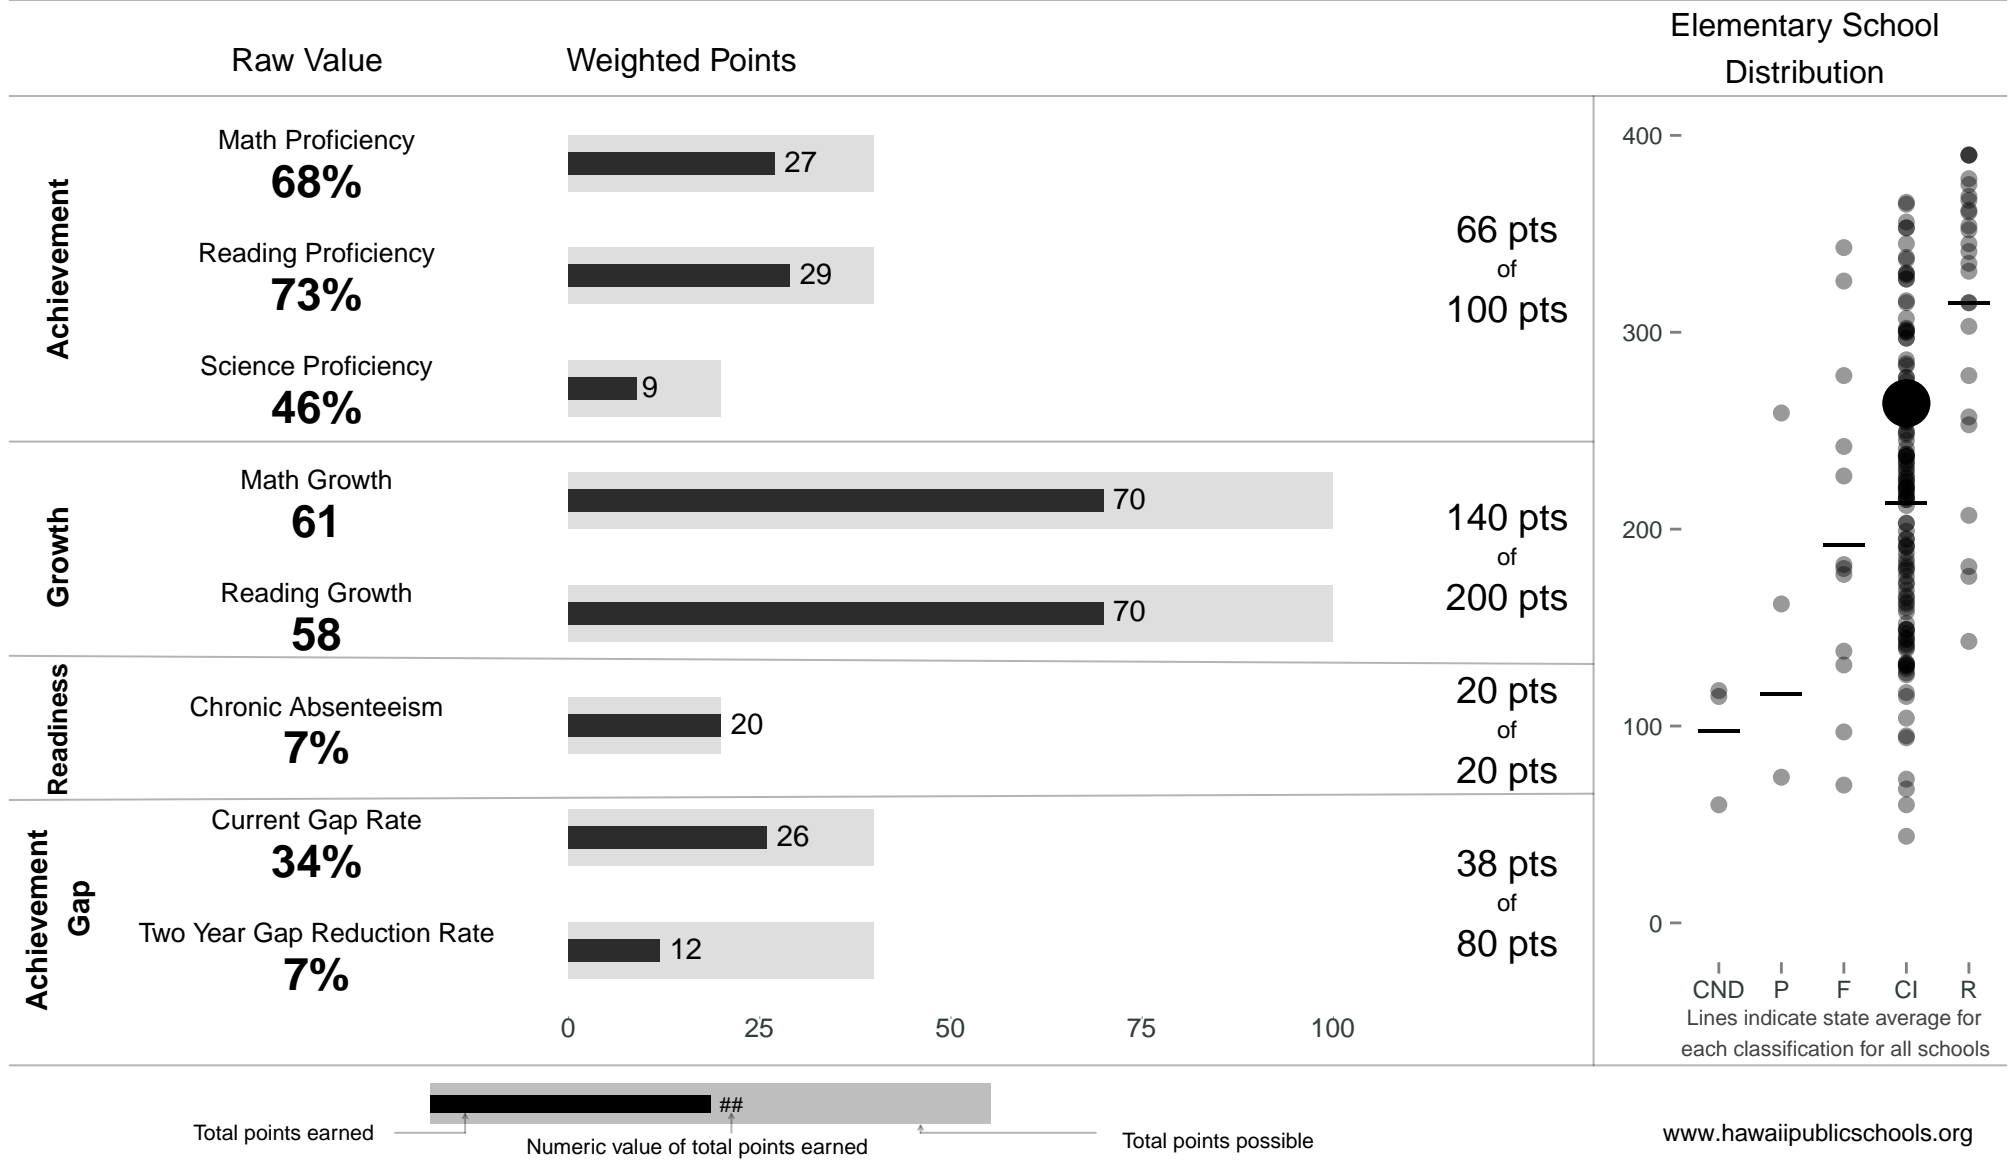

Waikele Elementary

264 points of 400 points

School Year 2013–2014: Continuous Improvement

Trigger: None

School Year 2012–2013: Continuous Improvement

www.hawaiipublicschools.org

NOTE: Final display numbers are rounded, which may cause subtotals to appear to sum incorrectly. The total points value on the upper right is accurate.

Run Date: Thursday, September 11, 2014 – Final Run