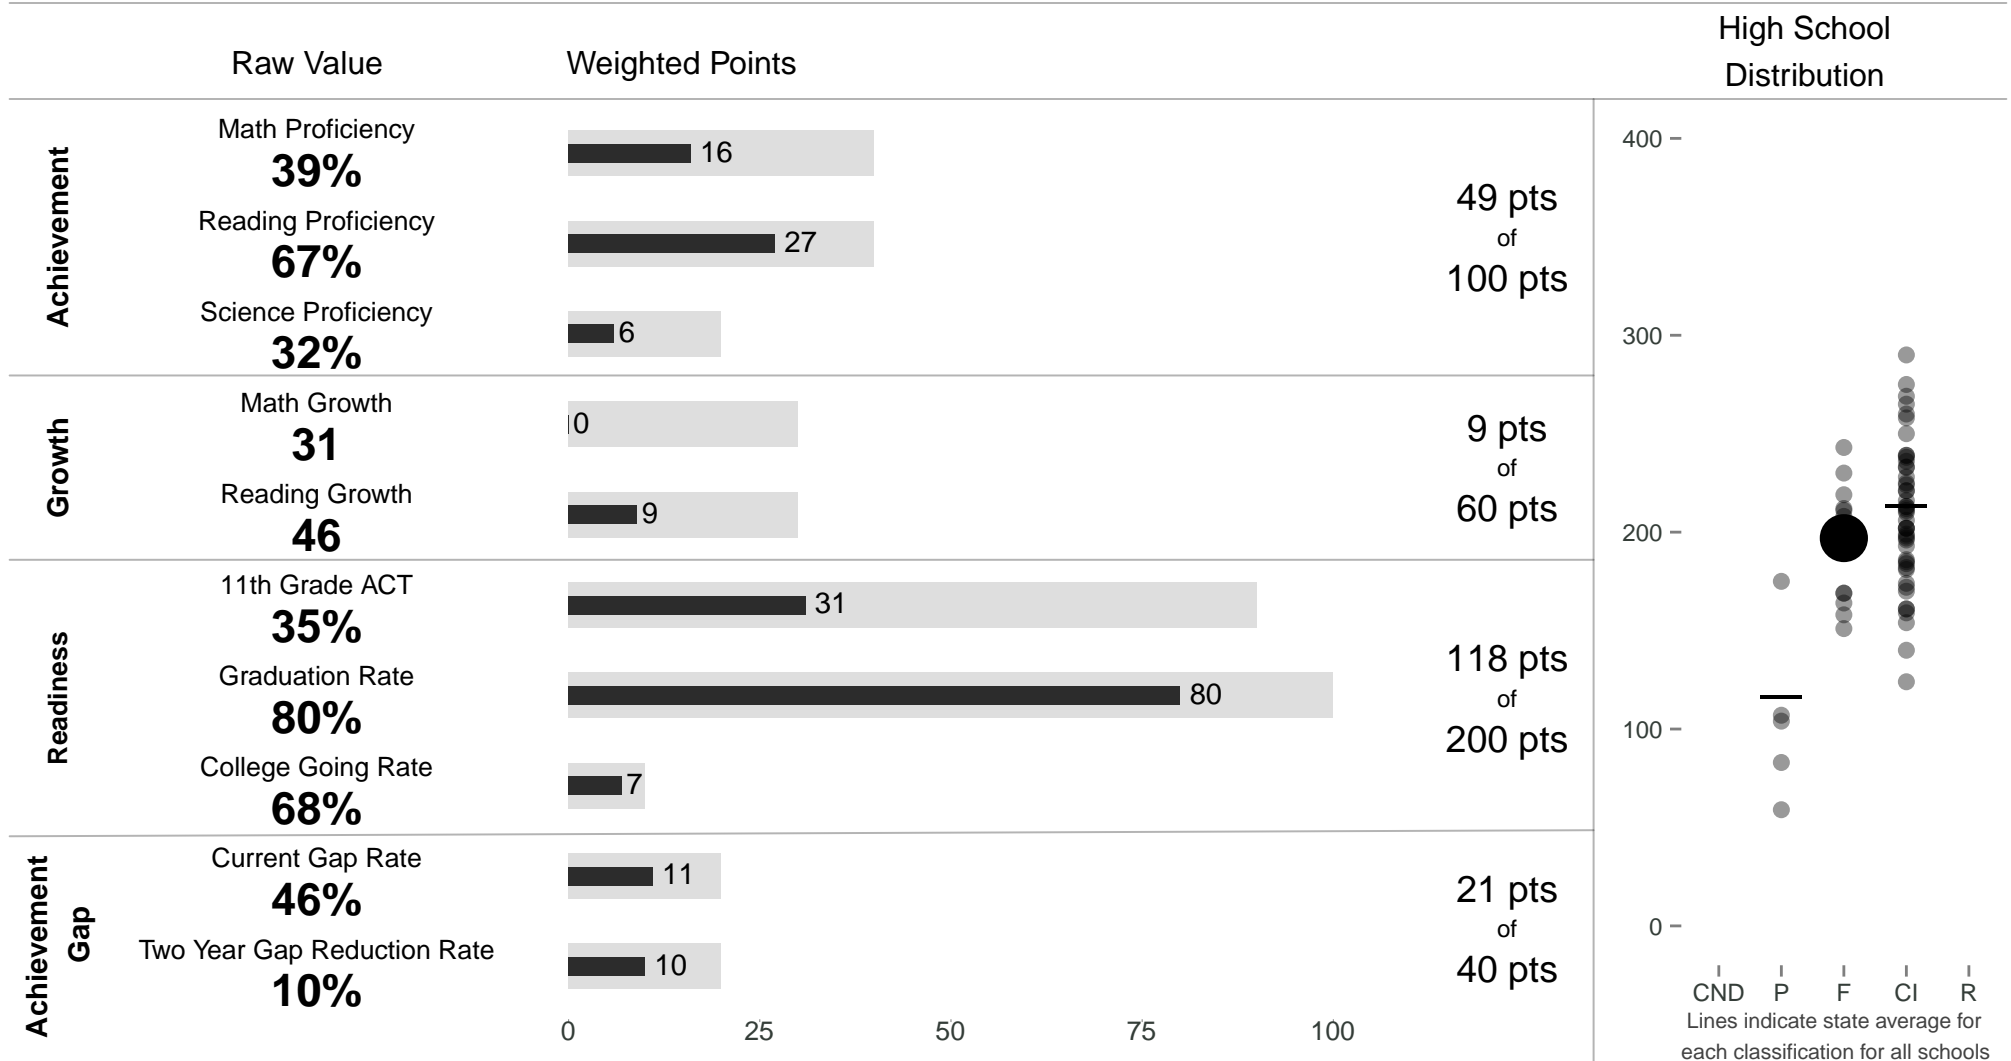

James B. Castle High

School Year 2013–2014: Focus

School Year 2012–2013: Focus

197 points of 400 points

Trigger: Carry Over

www.hawaiipublicschools.org

NOTE: Final display numbers are rounded, which may cause subtotals to appear to sum incorrectly. The total points value on the upper right is accurate.

Run Date: Thursday, September 11, 2014 – Final Run