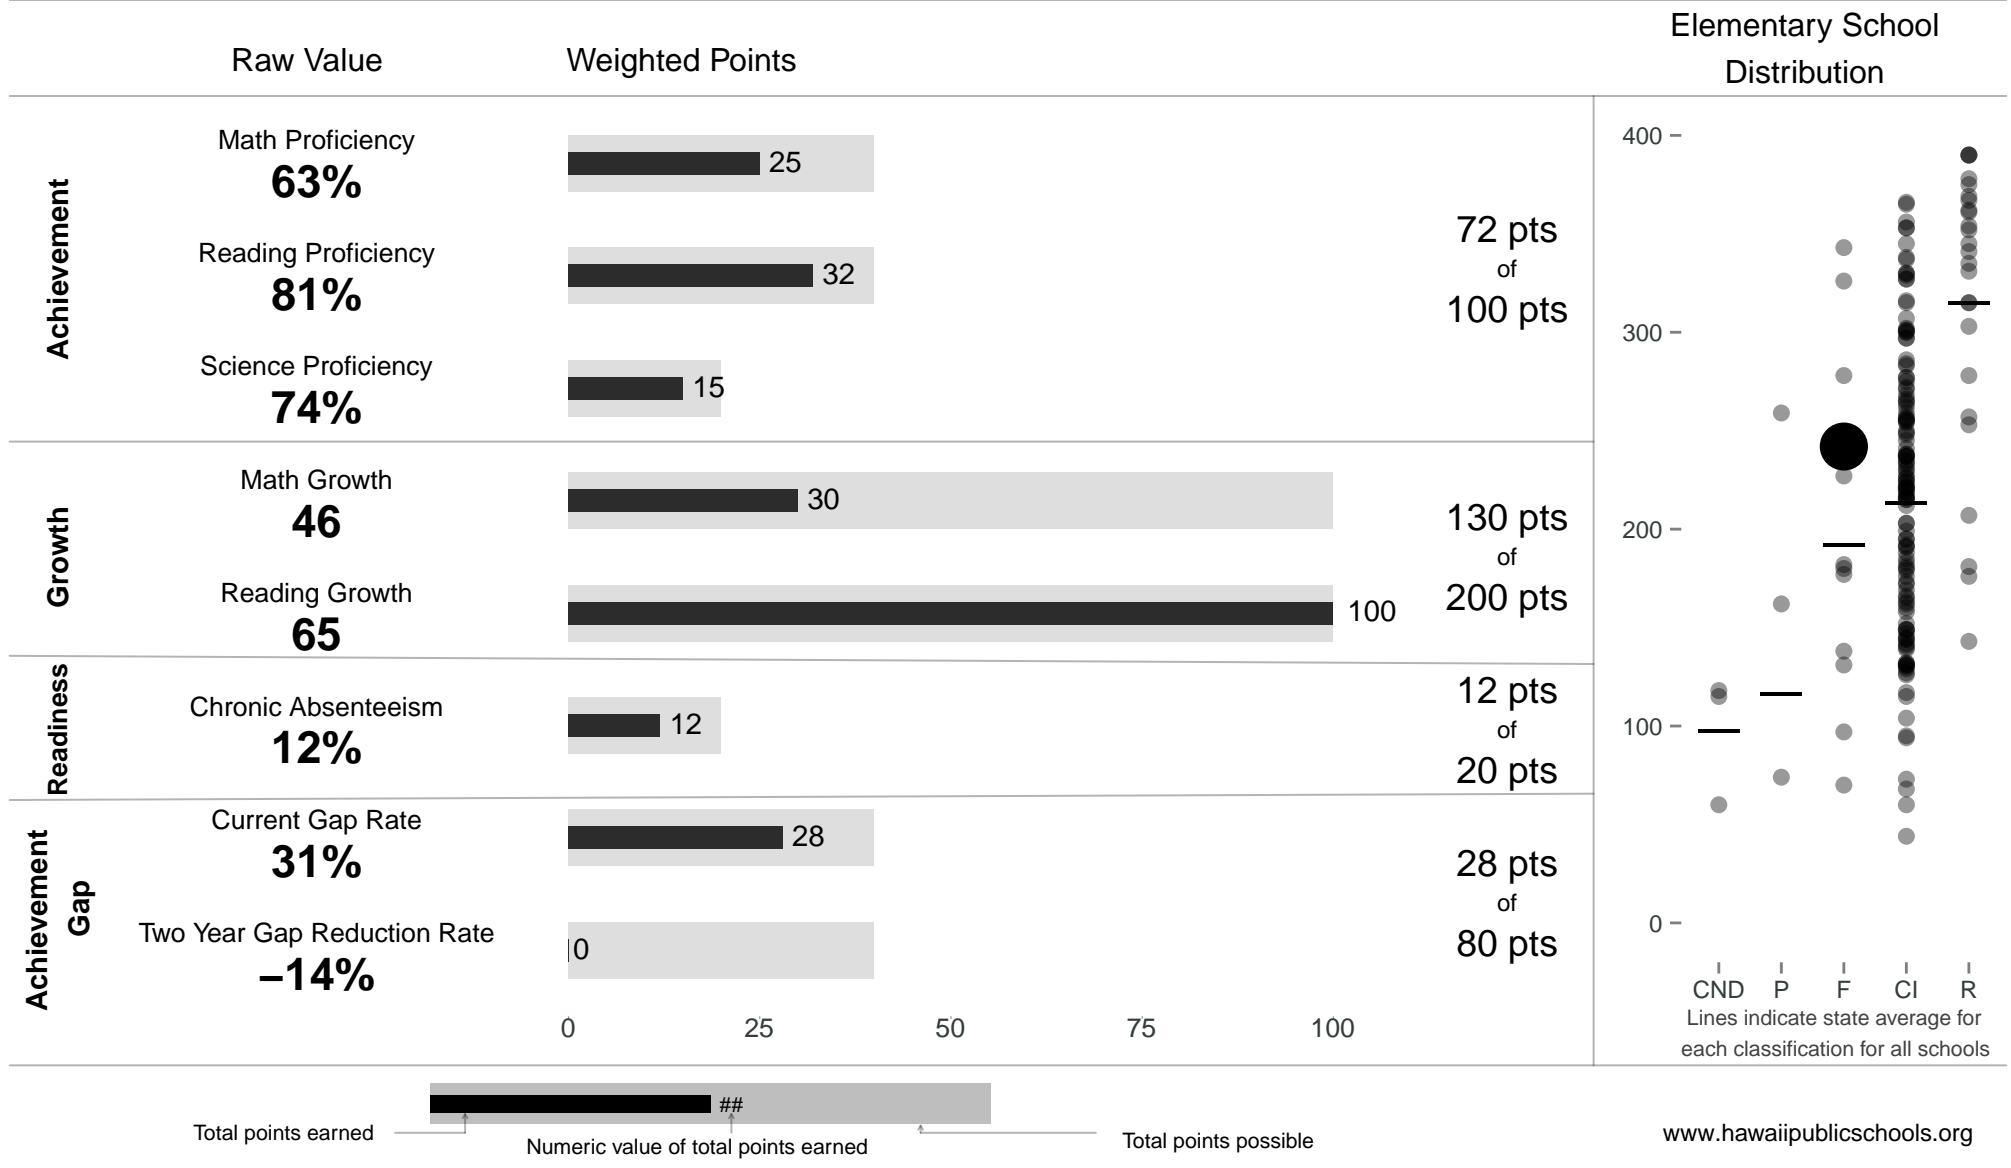

Heeia Elementary

242 points of 400 points

School Year 2013–2014: Focus

Trigger: Carry Over

School Year 2012–2013: Focus

NOTE: Final display numbers are rounded, which may cause subtotals to appear to sum incorrectly. The total points value on the upper right is accurate.