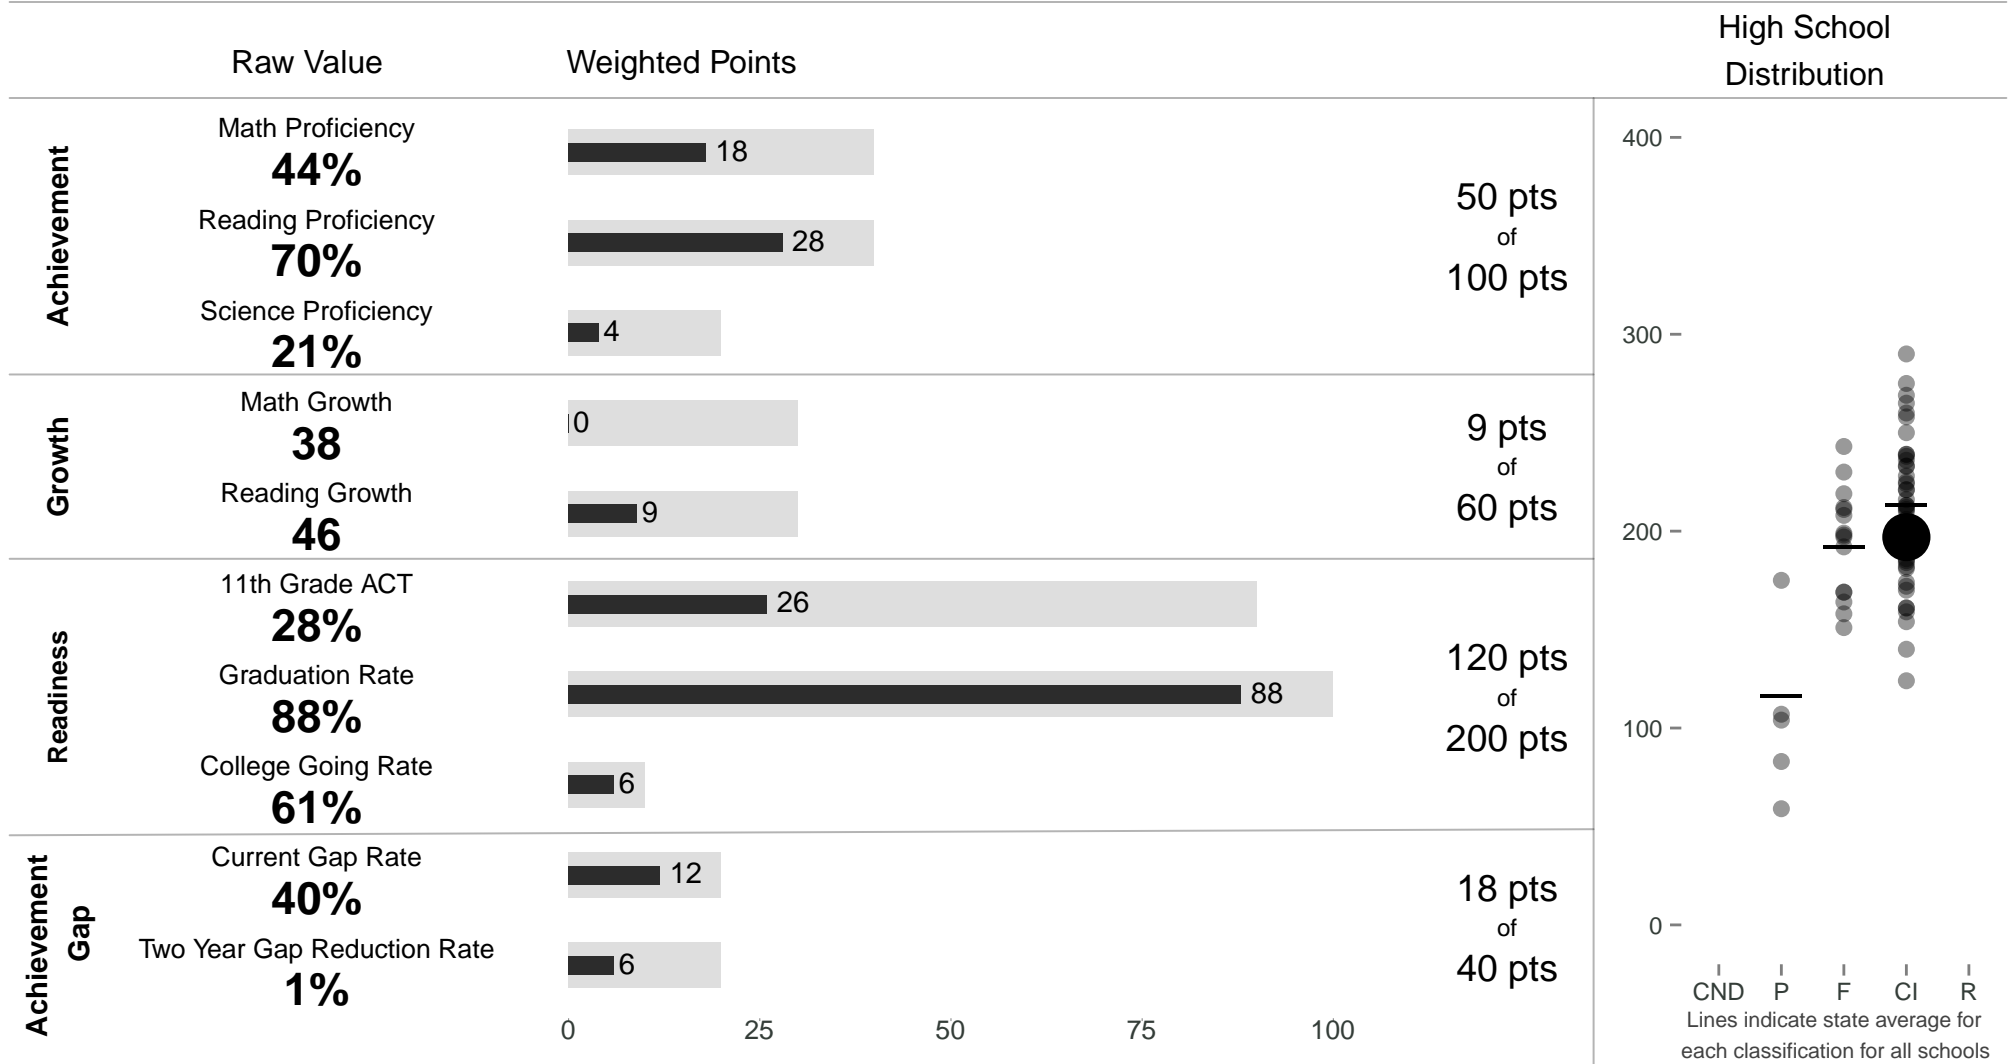

Kahuku High & Intermediate

197 points of 400 points

School Year 2013–2014: Continuous Improvement

Trigger: None

School Year 2012–2013: Continuous Improvement

www.hawaiipublicschools.org

NOTE: Final display numbers are rounded, which may cause subtotals to appear to sum incorrectly. The total points value on the upper right is accurate.

Run Date: Thursday, September 11, 2014 – Final Run