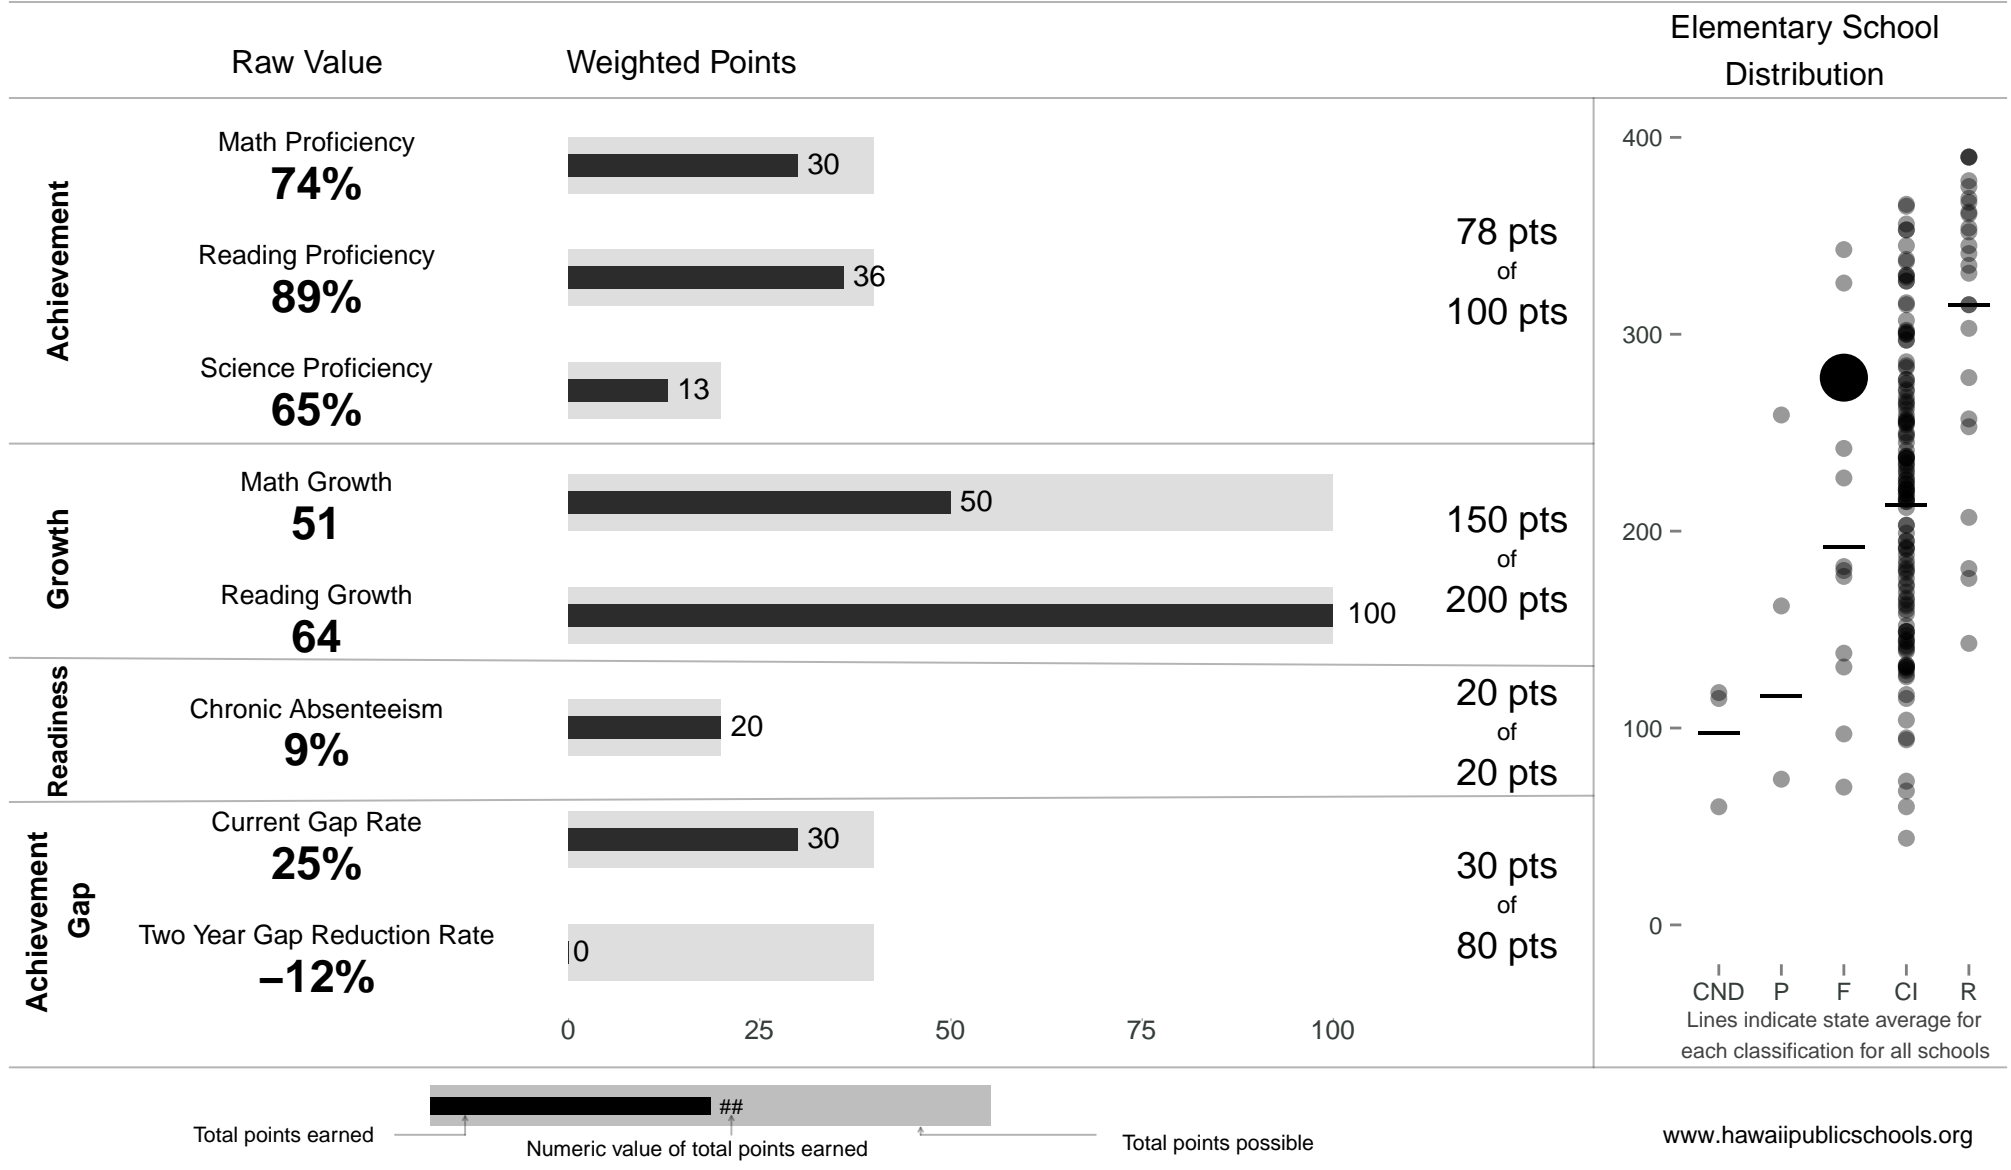

Kainalu Elementary

School Year 2013–2014: Focus

School Year 2012–2013: Focus

278 points of 400 points

Trigger: Carry Over

www.hawaiipublicschools.org

NOTE: Final display numbers are rounded, which may cause subtotals to appear to sum incorrectly. The total points value on the upper right is accurate.

Run Date: Thursday, September 11, 2014 – Final Run