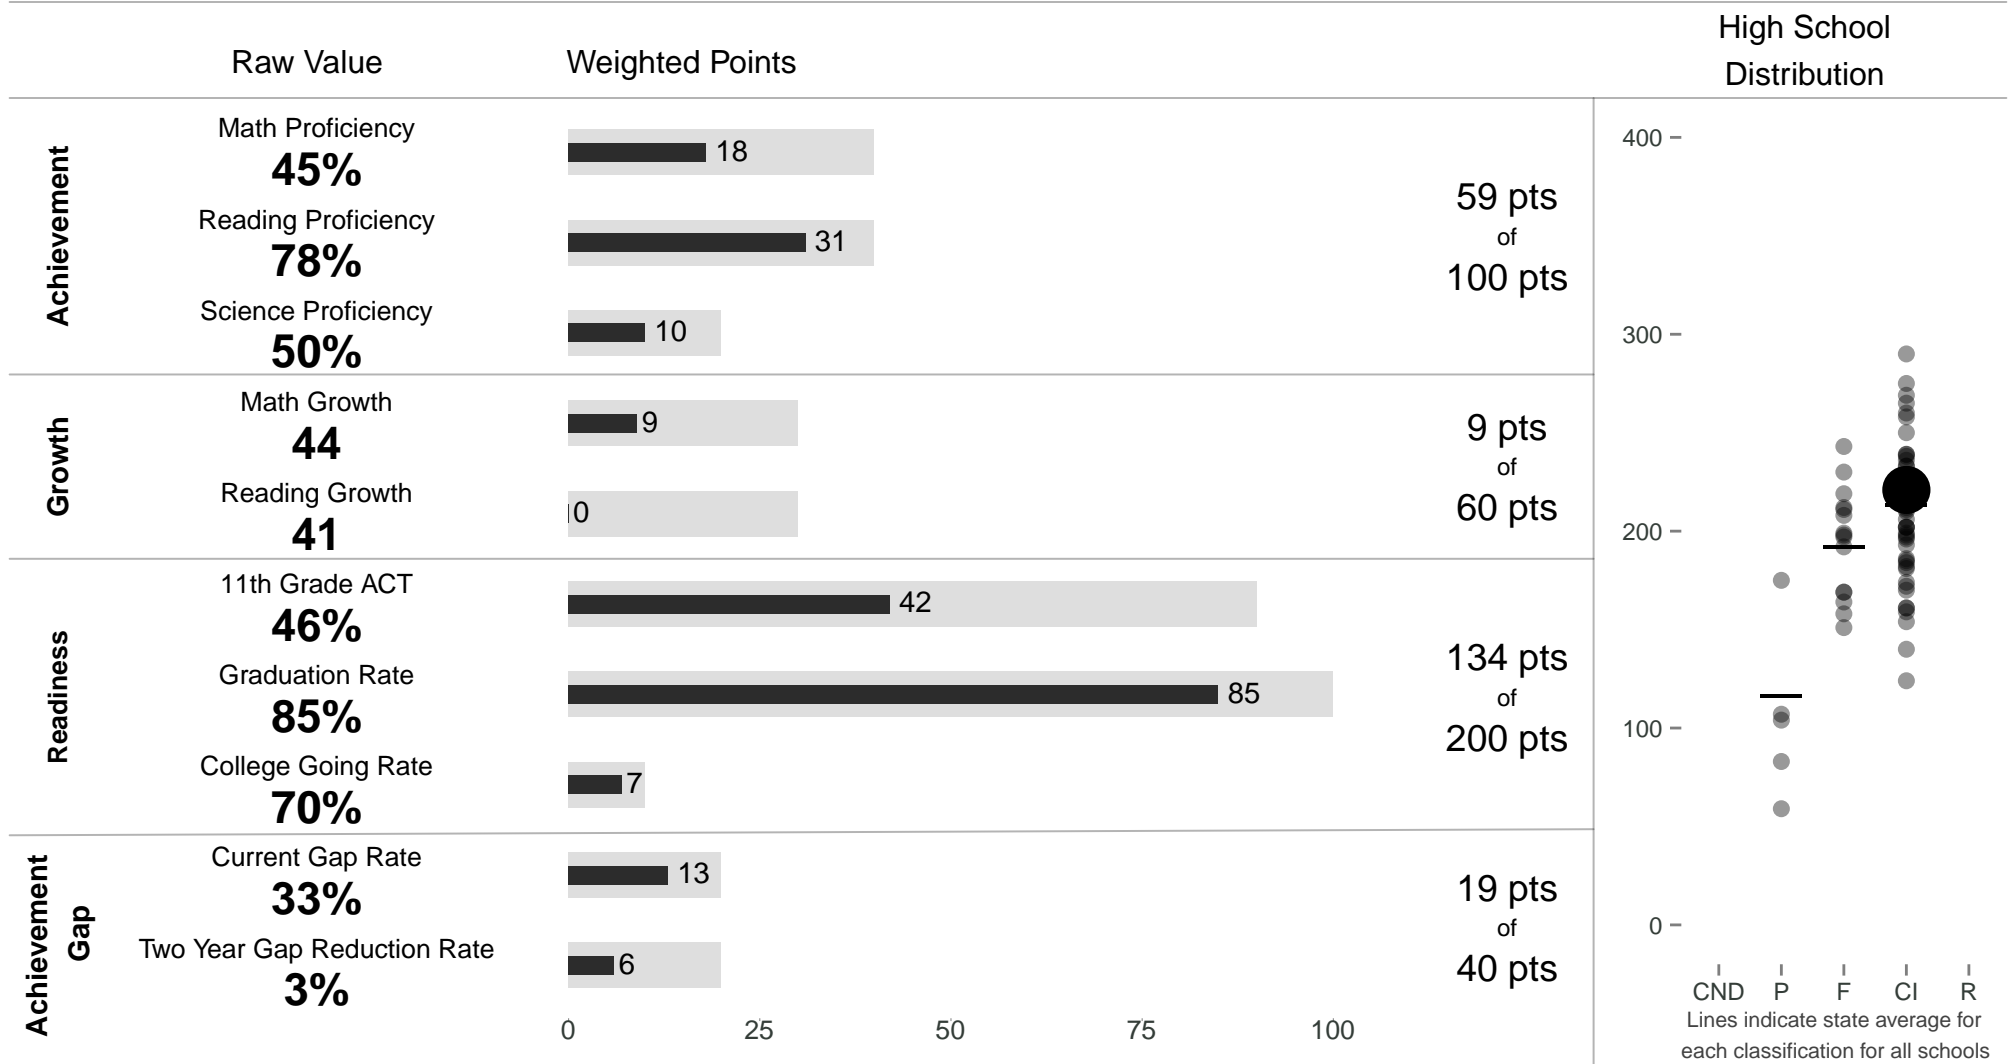

# Kalaheo High

**221 points** of 400 points

School Year 2013–2014: Continuous Improvement

Trigger: None

School Year 2012–2013: Continuous Improvement

www.hawaiipublicschools.org

NOTE: Final display numbers are rounded, which may cause subtotals to appear to sum incorrectly. The total points value on the upper right is accurate.

Run Date: Thursday, September 11, 2014 – Final Run