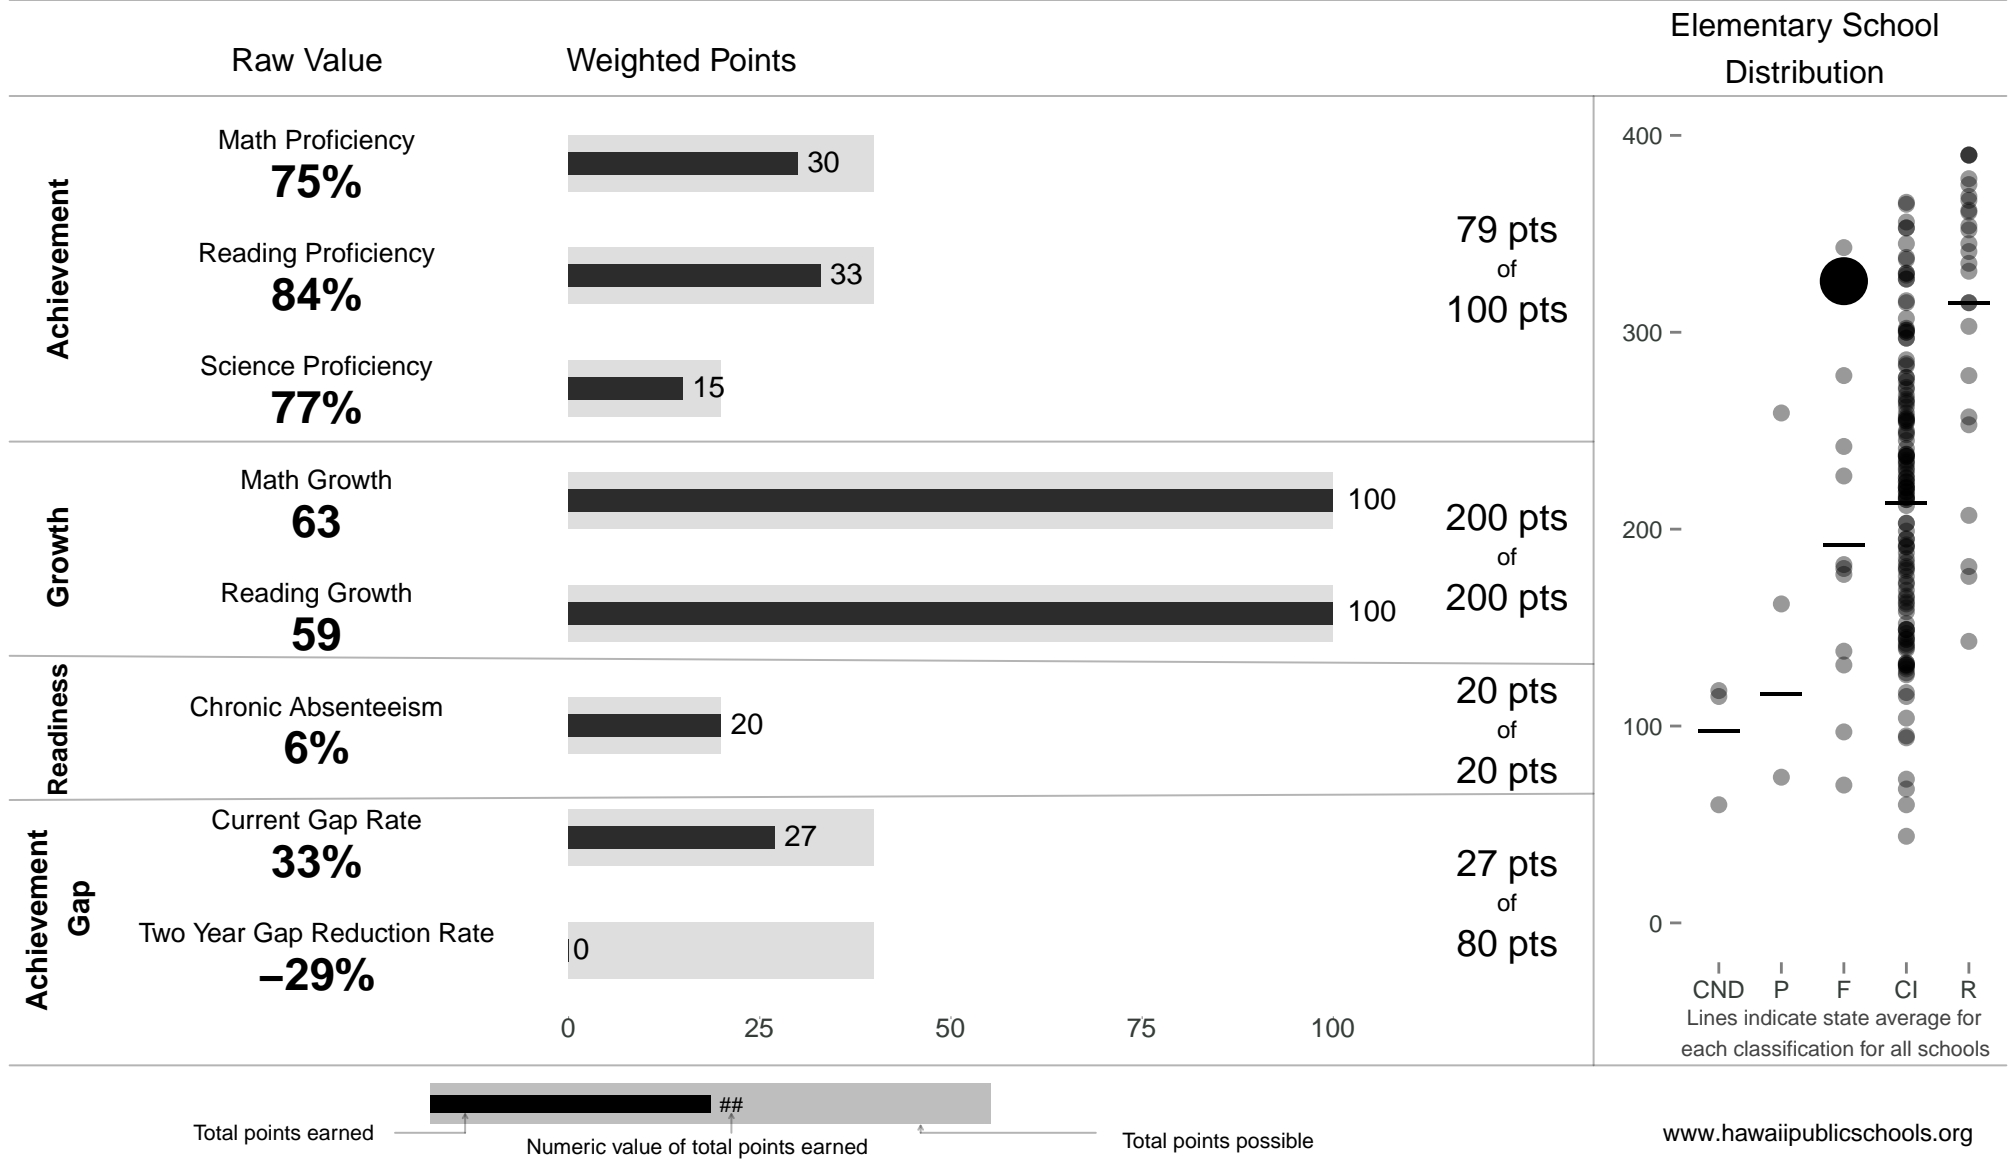

Kaneohe Elementary

326 points of 400 points

School Year 2013–2014: Focus

Trigger: Carry Over

School Year 2012–2013: Focus

NOTE: Final display numbers are rounded, which may cause subtotals to appear to sum incorrectly. The total points value on the upper right is accurate.