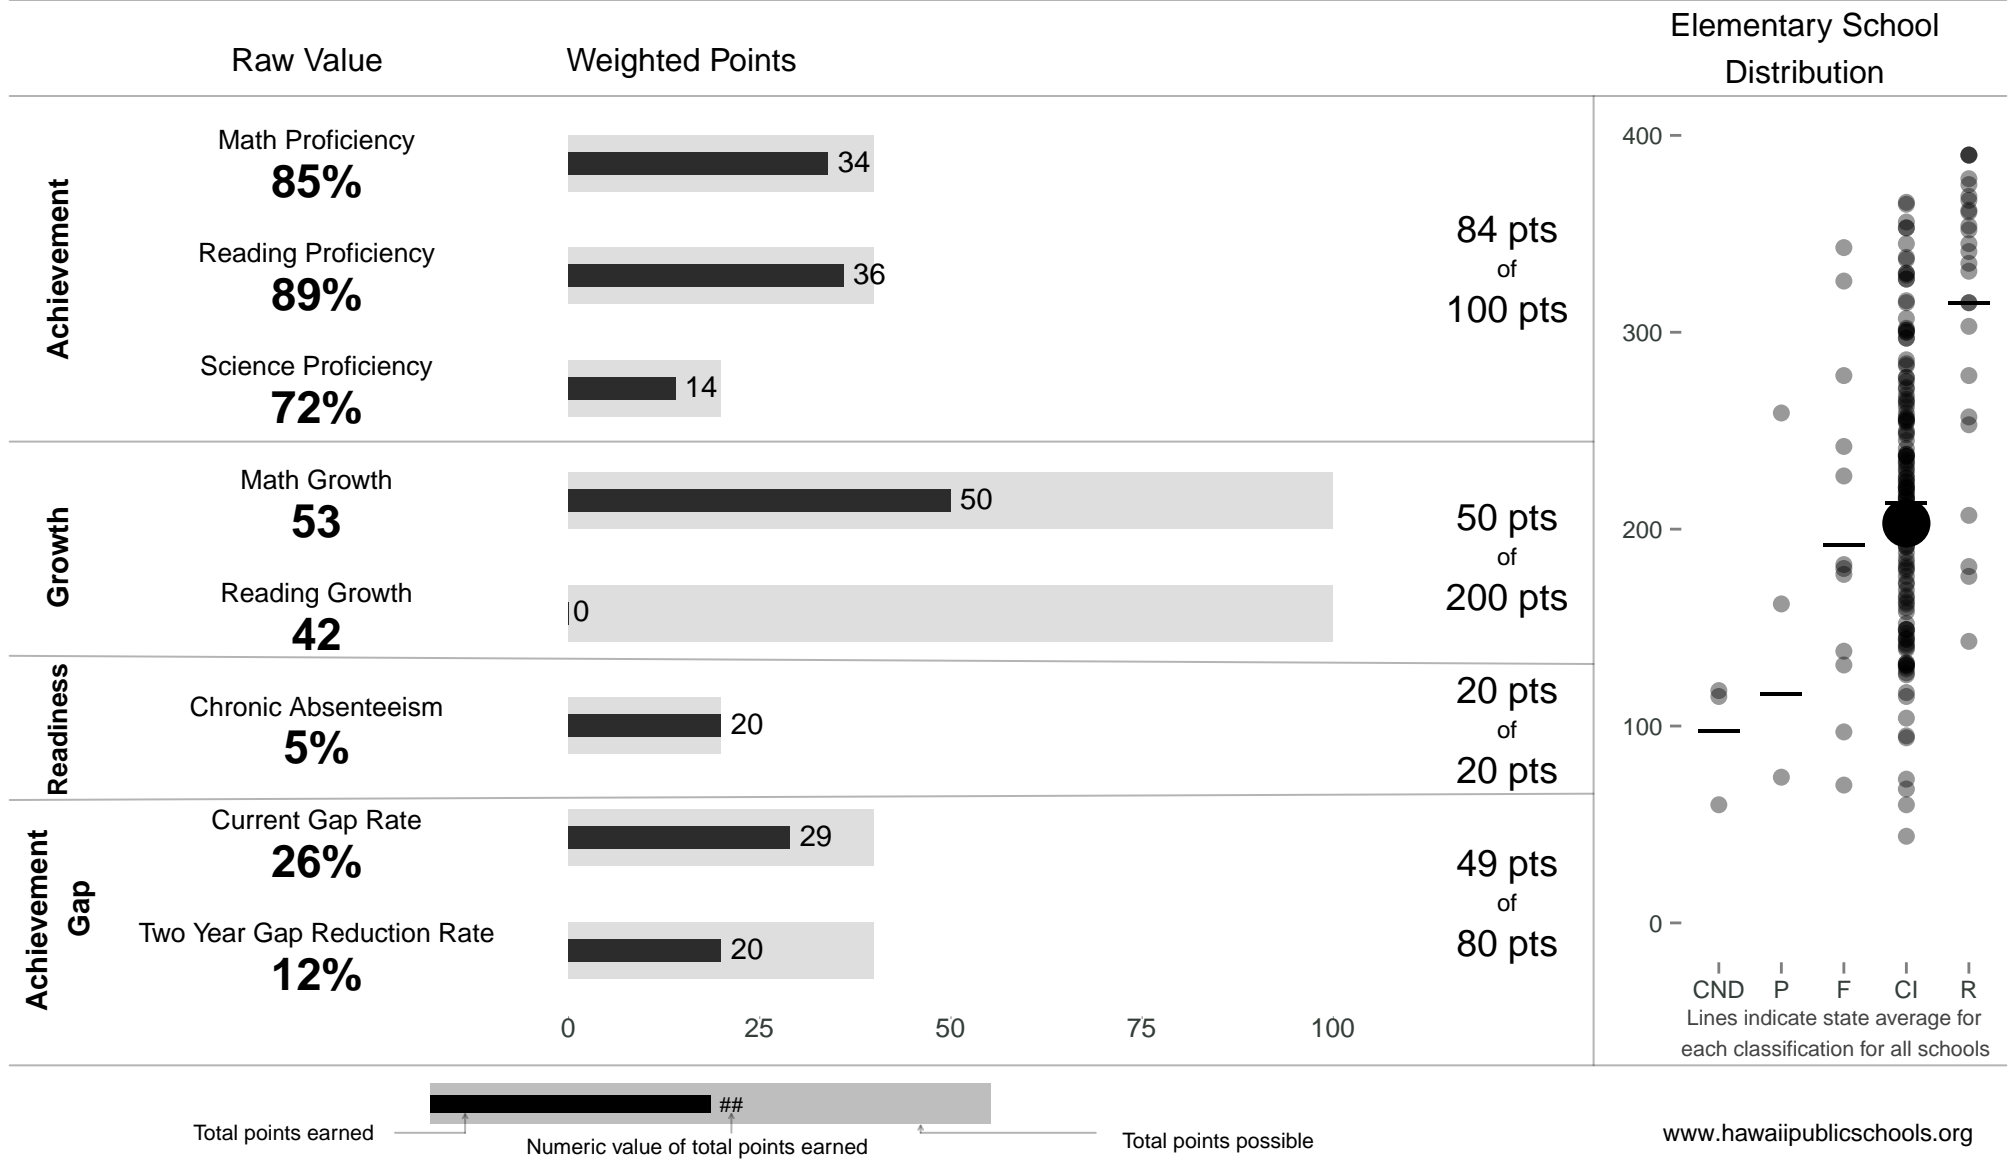

# Lanikai Elementary PCS

**203 points** of 400 points

School Year 2013–2014: Continuous Improvement

Trigger: None

School Year 2012–2013: Continuous Improvement

NOTE: Final display numbers are rounded, which may cause subtotals to appear to sum incorrectly. The total points value on the upper right is accurate.