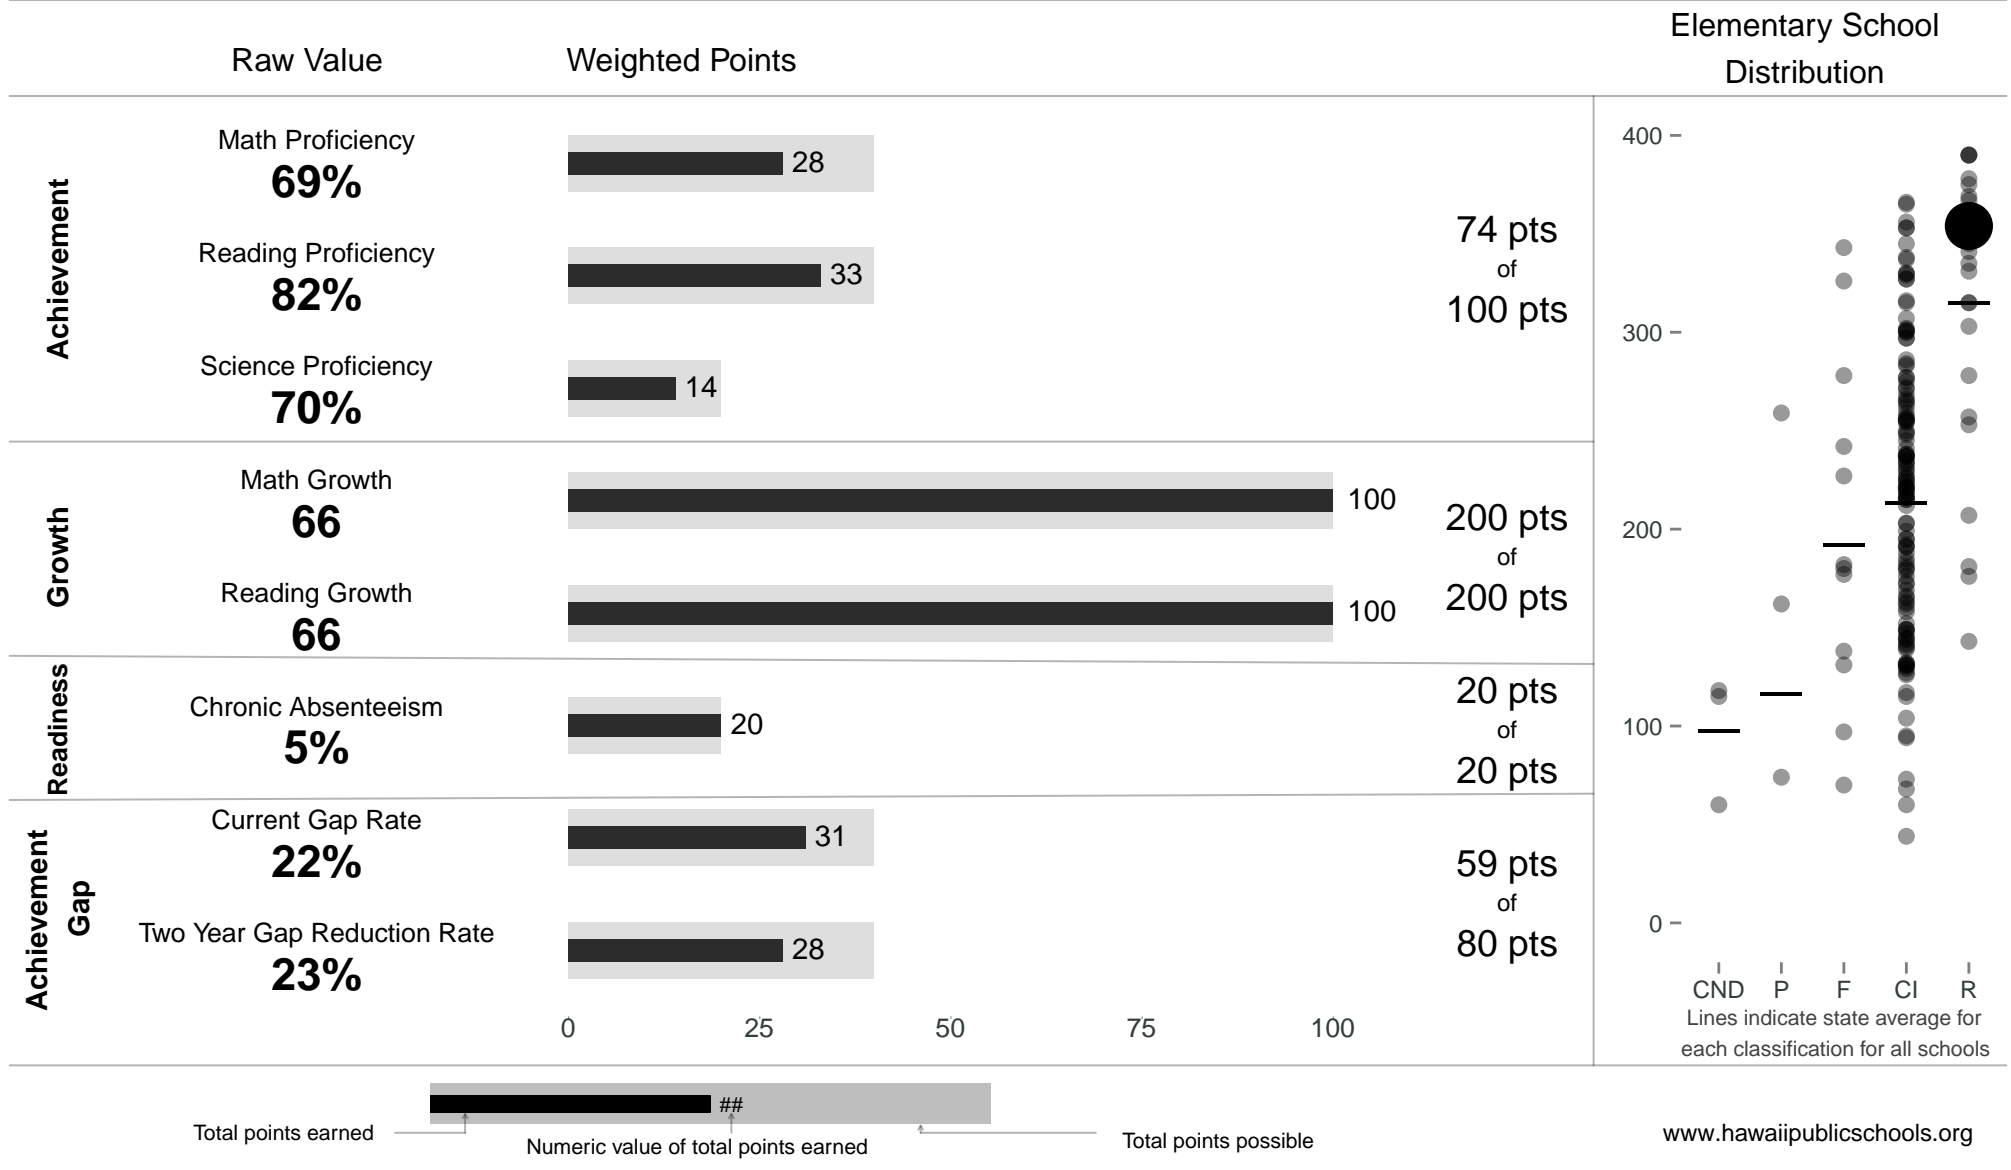

Mokapu Elementary

354 points of 400 points

School Year 2013–2014: Recognition

Trigger: High–Progress

School Year 2012–2013: Continuous Improvement

NOTE: Final display numbers are rounded, which may cause subtotals to appear to sum incorrectly. The total points value on the upper right is accurate.

Run Date: Thursday, September 11, 2014 – Final Run