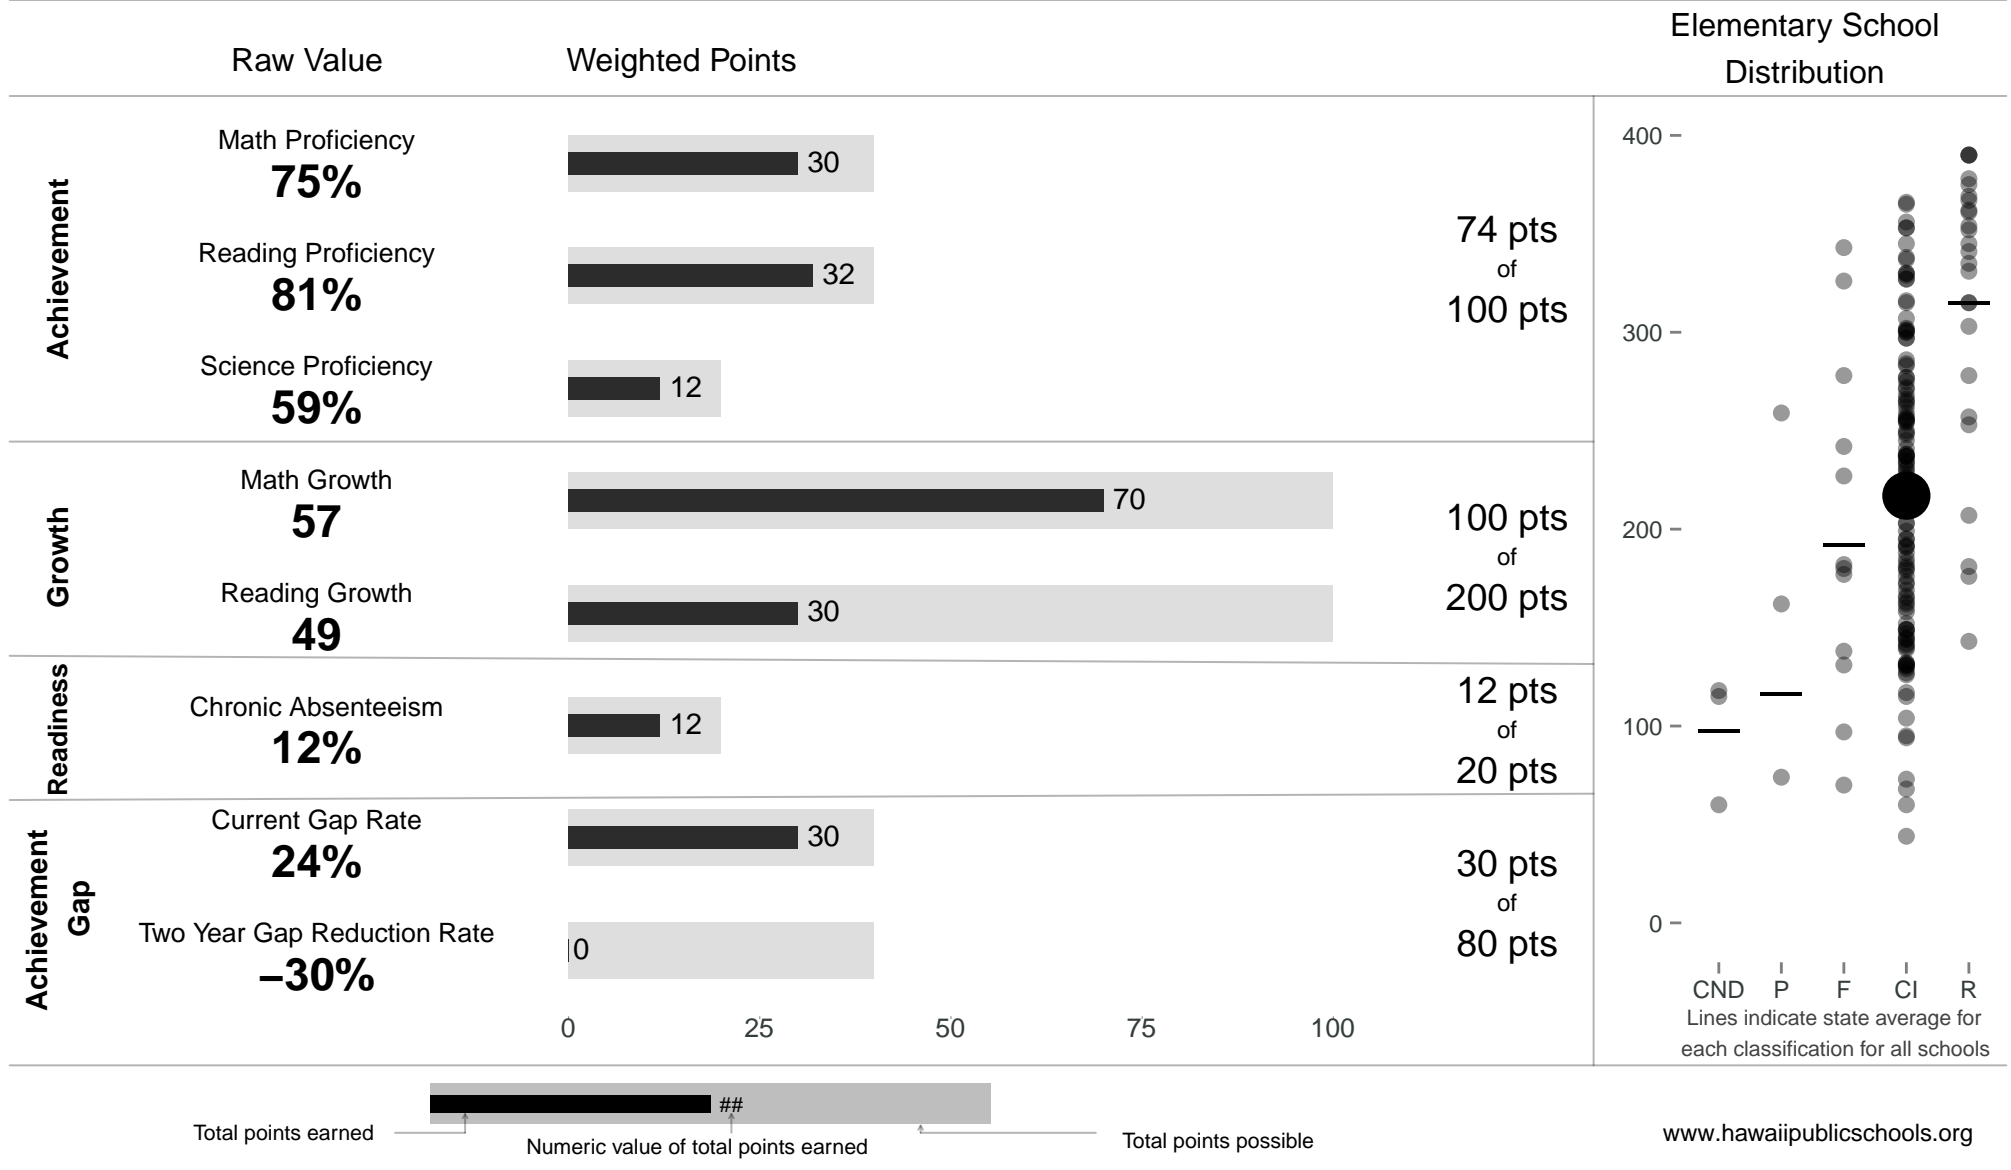

# Benjamin Parker Elementary

**217 points** of 400 points

School Year 2013–2014: Continuous Improvement

Trigger: None

School Year 2012–2013: Continuous Improvement

NOTE: Final display numbers are rounded, which may cause subtotals to appear to sum incorrectly. The total points value on the upper right is accurate.