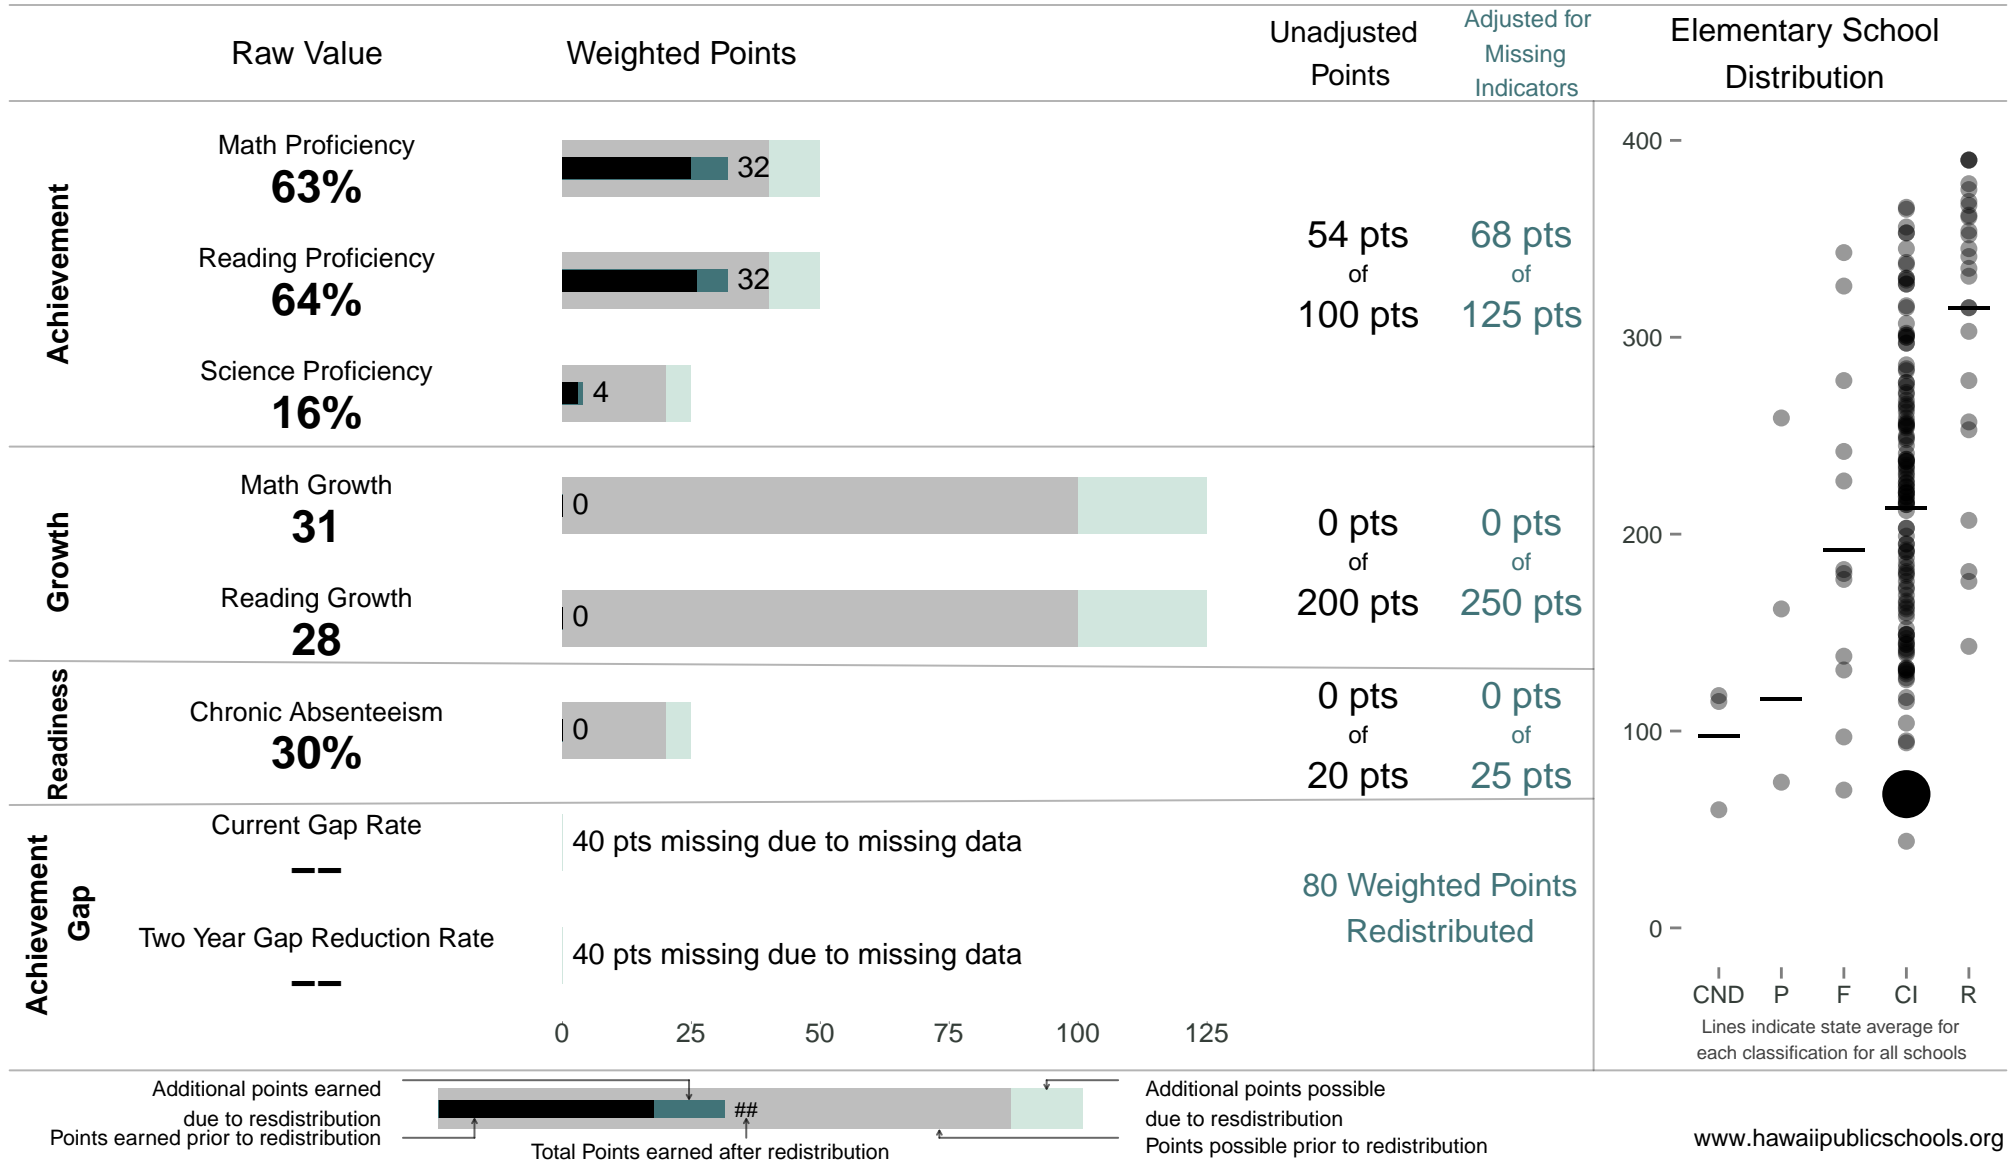

Blanche Pope Elementary

68 points of 400 points

School Year 2013–2014: Continuous Improvement

Trigger: None

School Year 2012–2013: Continuous Improvement

NOTE: Final display numbers are rounded, which may cause subtotals to appear to sum incorrectly. The total points value on the upper right is accurate.