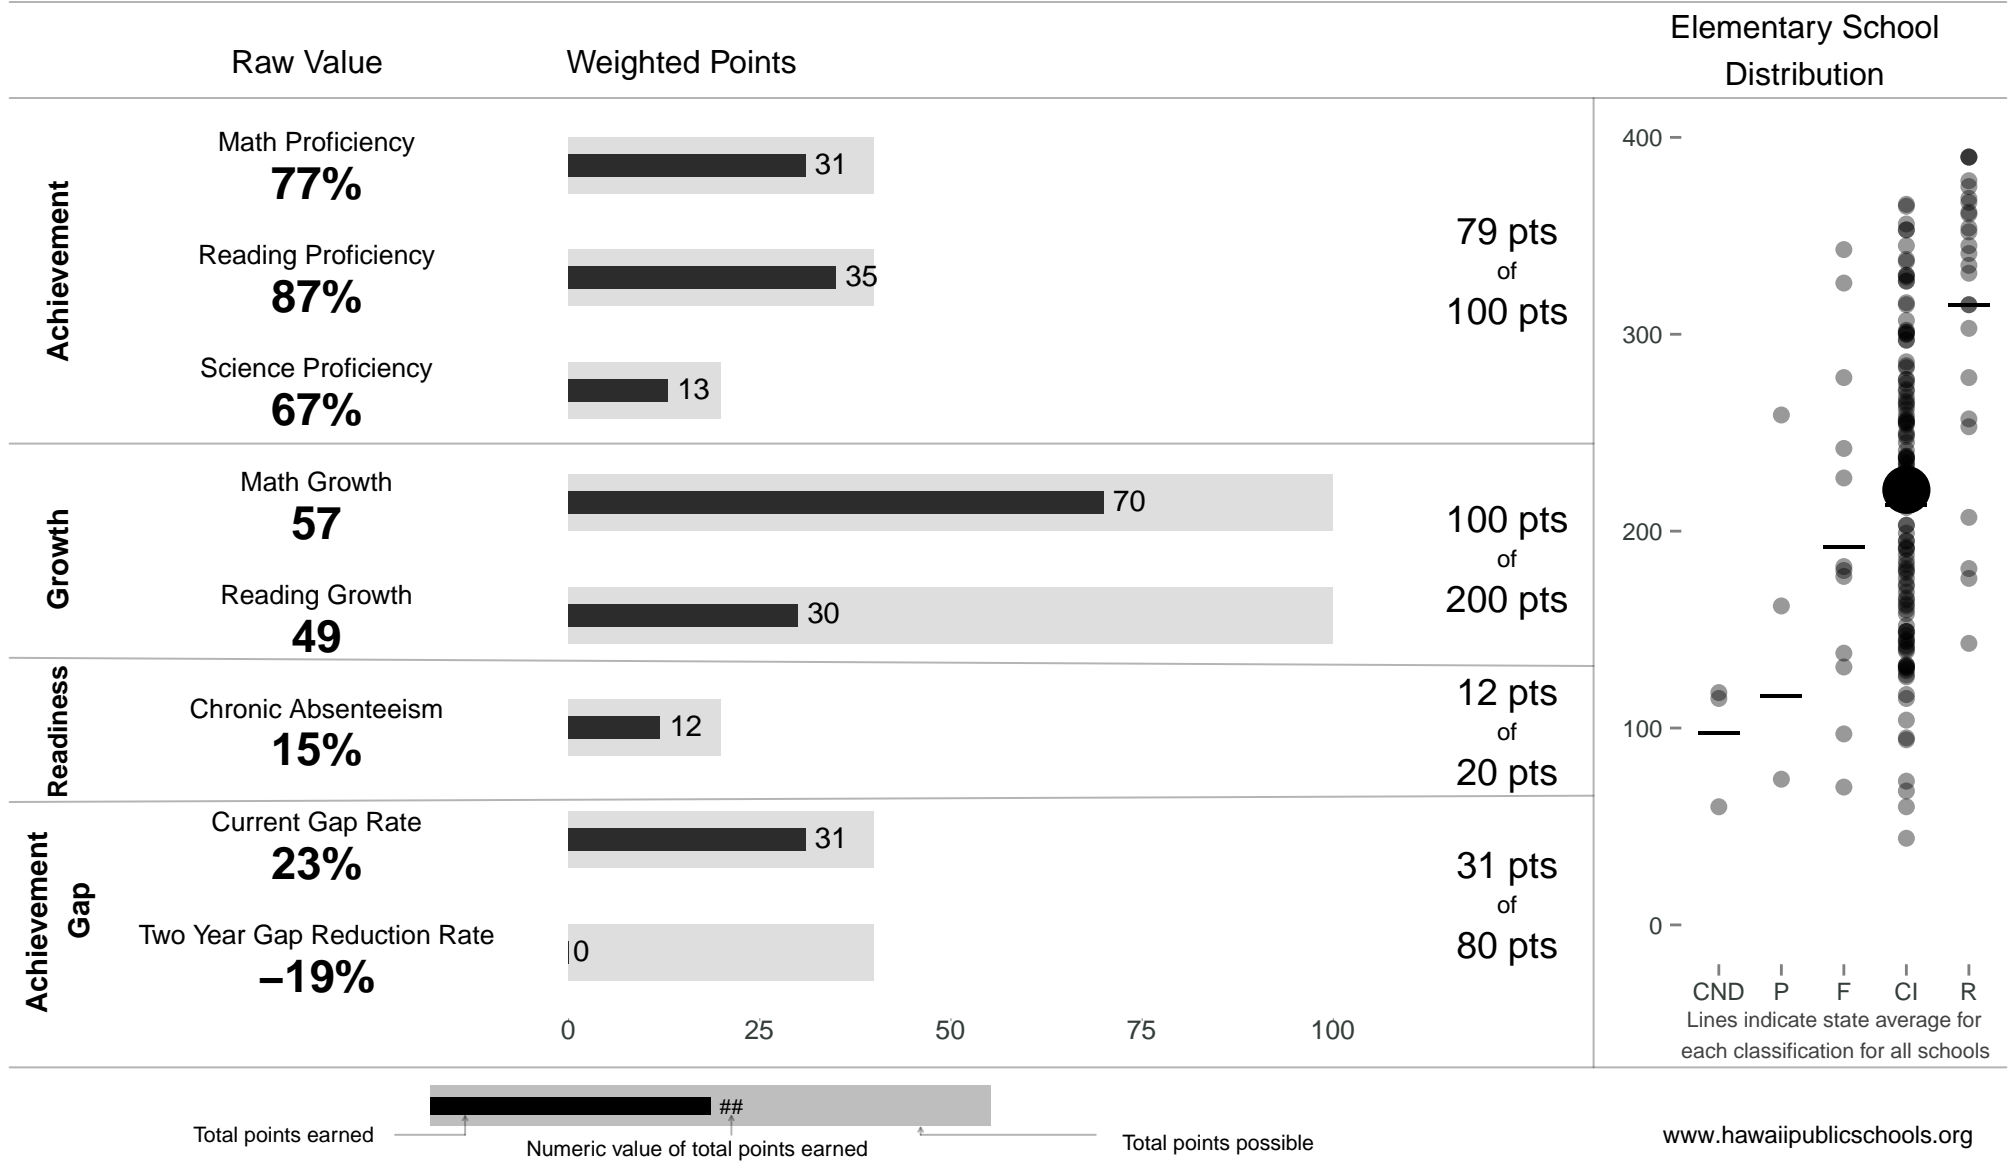

Sunset Beach Elementary

221 points of 400 points

School Year 2013–2014: Continuous Improvement

Trigger: None

School Year 2012–2013: Continuous Improvement

NOTE: Final display numbers are rounded, which may cause subtotals to appear to sum incorrectly. The total points value on the upper right is accurate.

Run Date: Thursday, September 11, 2014 – Final Run