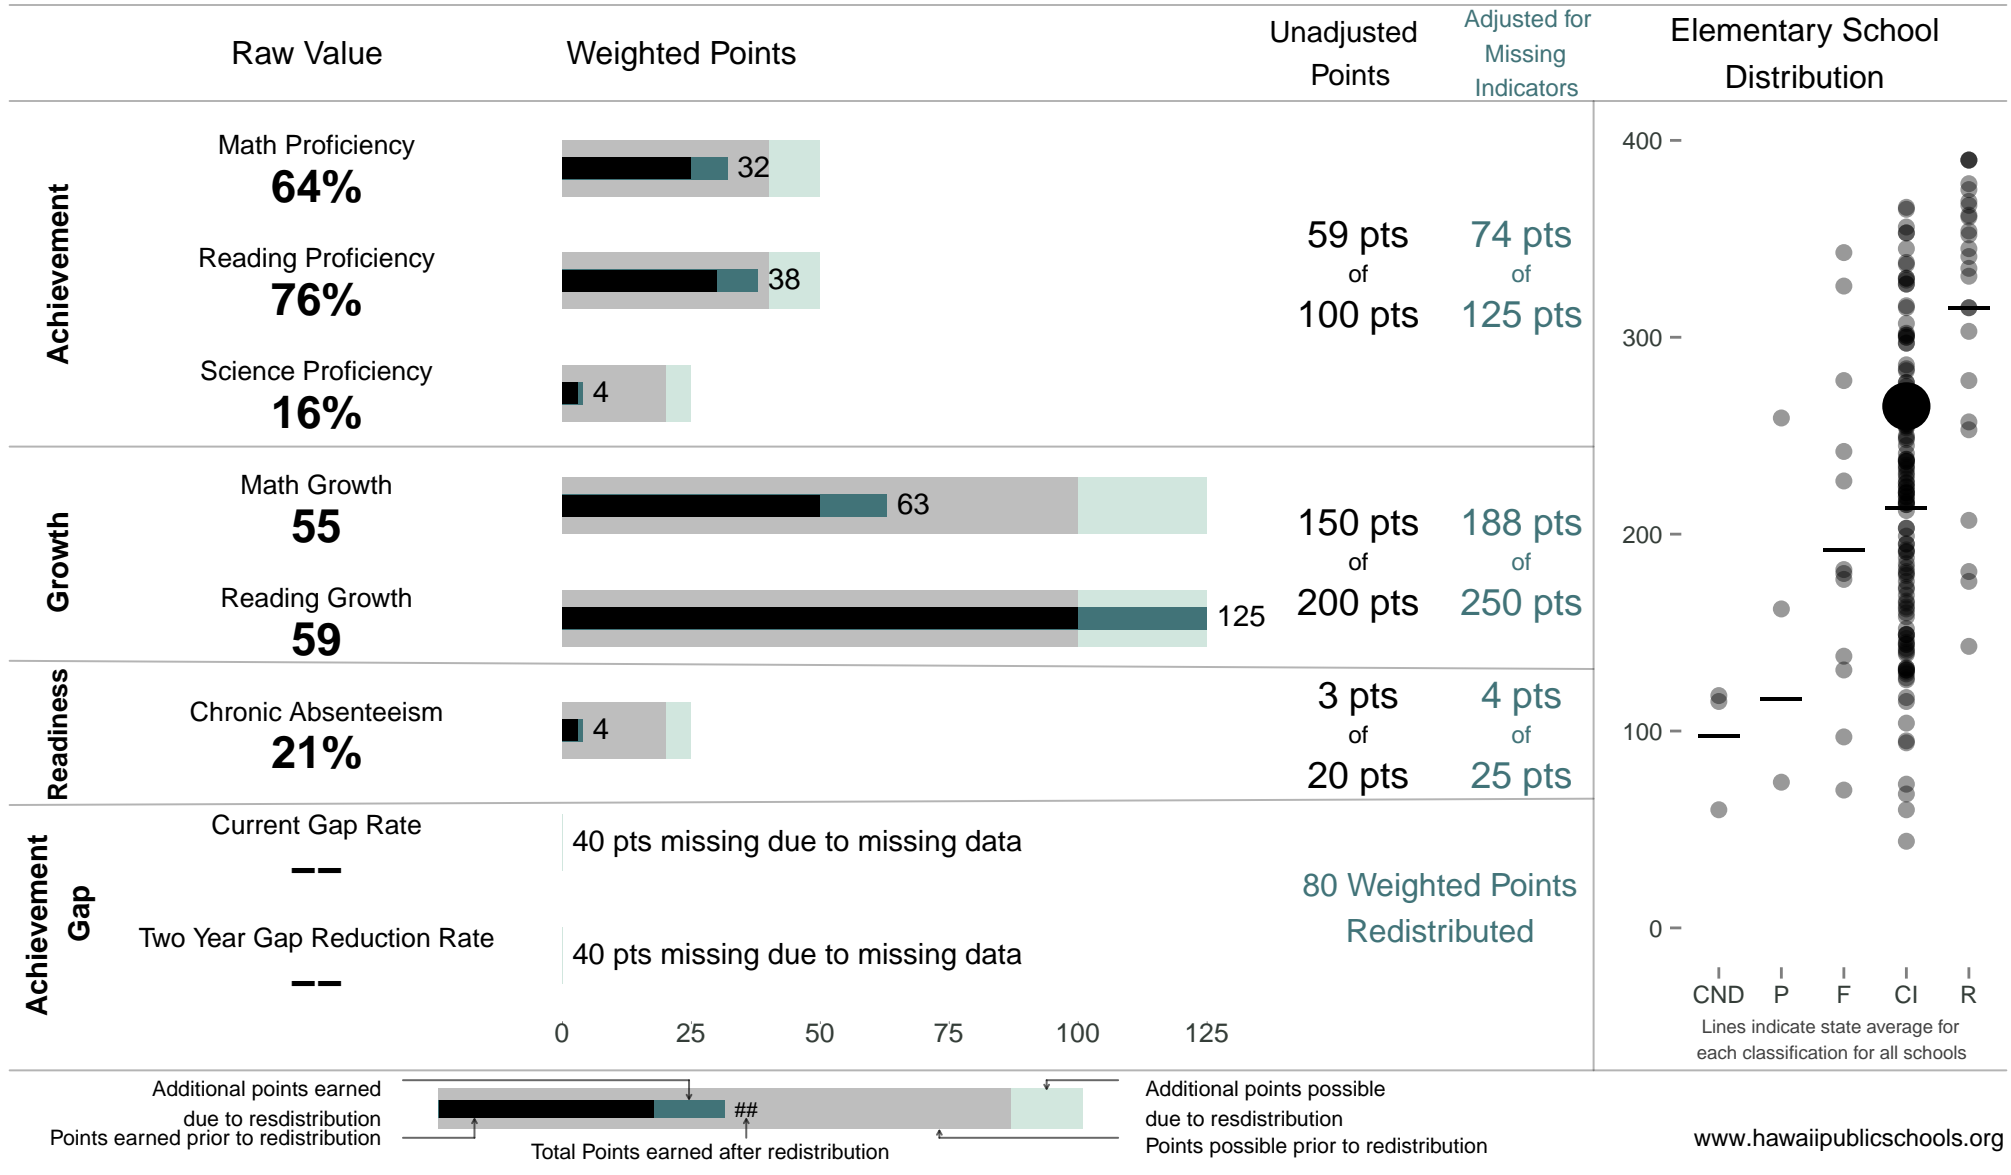

Waiahole Elementary

265 points of 400 points

School Year 2013–2014: Continuous Improvement

Trigger: None

School Year 2012–2013: Continuous Improvement

NOTE: Final display numbers are rounded, which may cause subtotals to appear to sum incorrectly. The total points value on the upper right is accurate.