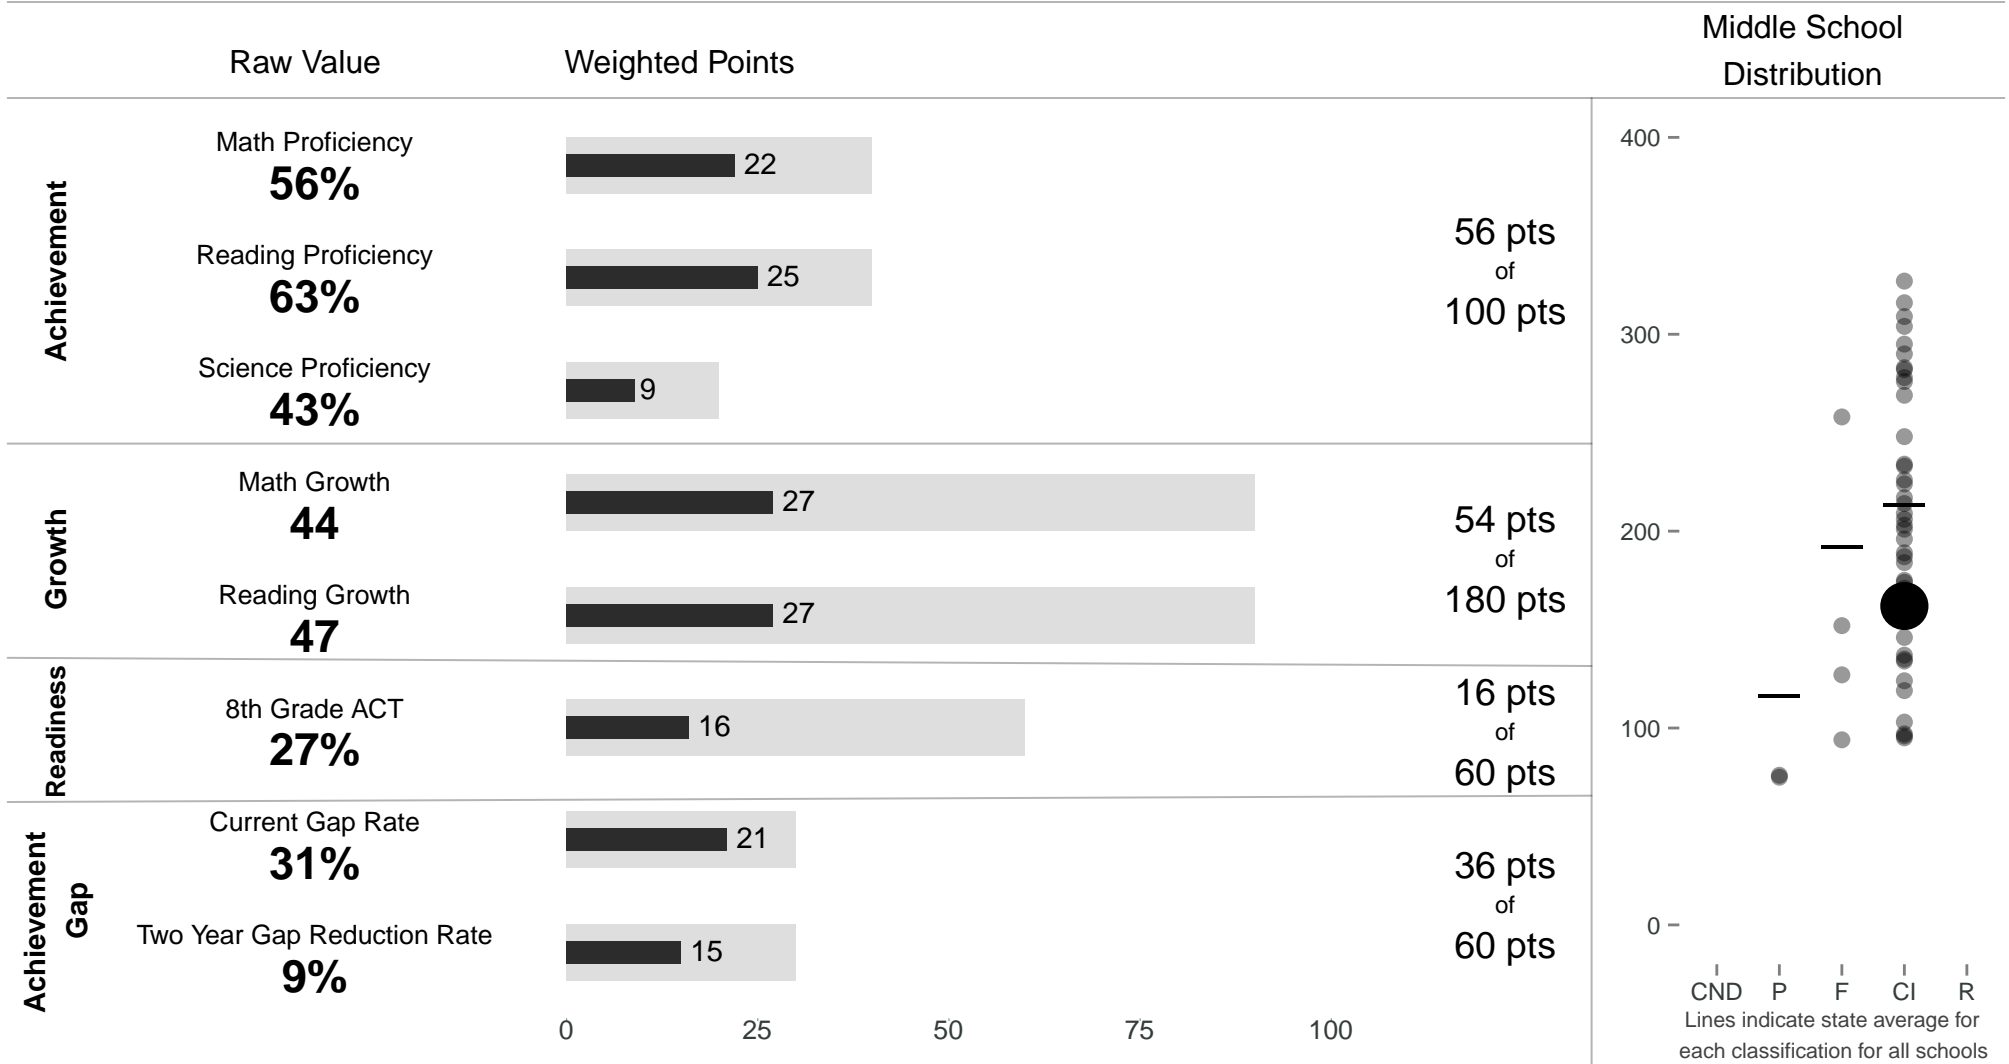

Waimanalo Elementary & Intermediate

162 points of 400 points

School Year 2013–2014: Continuous Improvement

Trigger: None

School Year 2012–2013: Continuous Improvement

www.hawaiipublicschools.org

NOTE: Final display numbers are rounded, which may cause subtotals to appear to sum incorrectly. The total points value on the upper right is accurate.

Run Date: Thursday, September 11, 2014 – Final Run