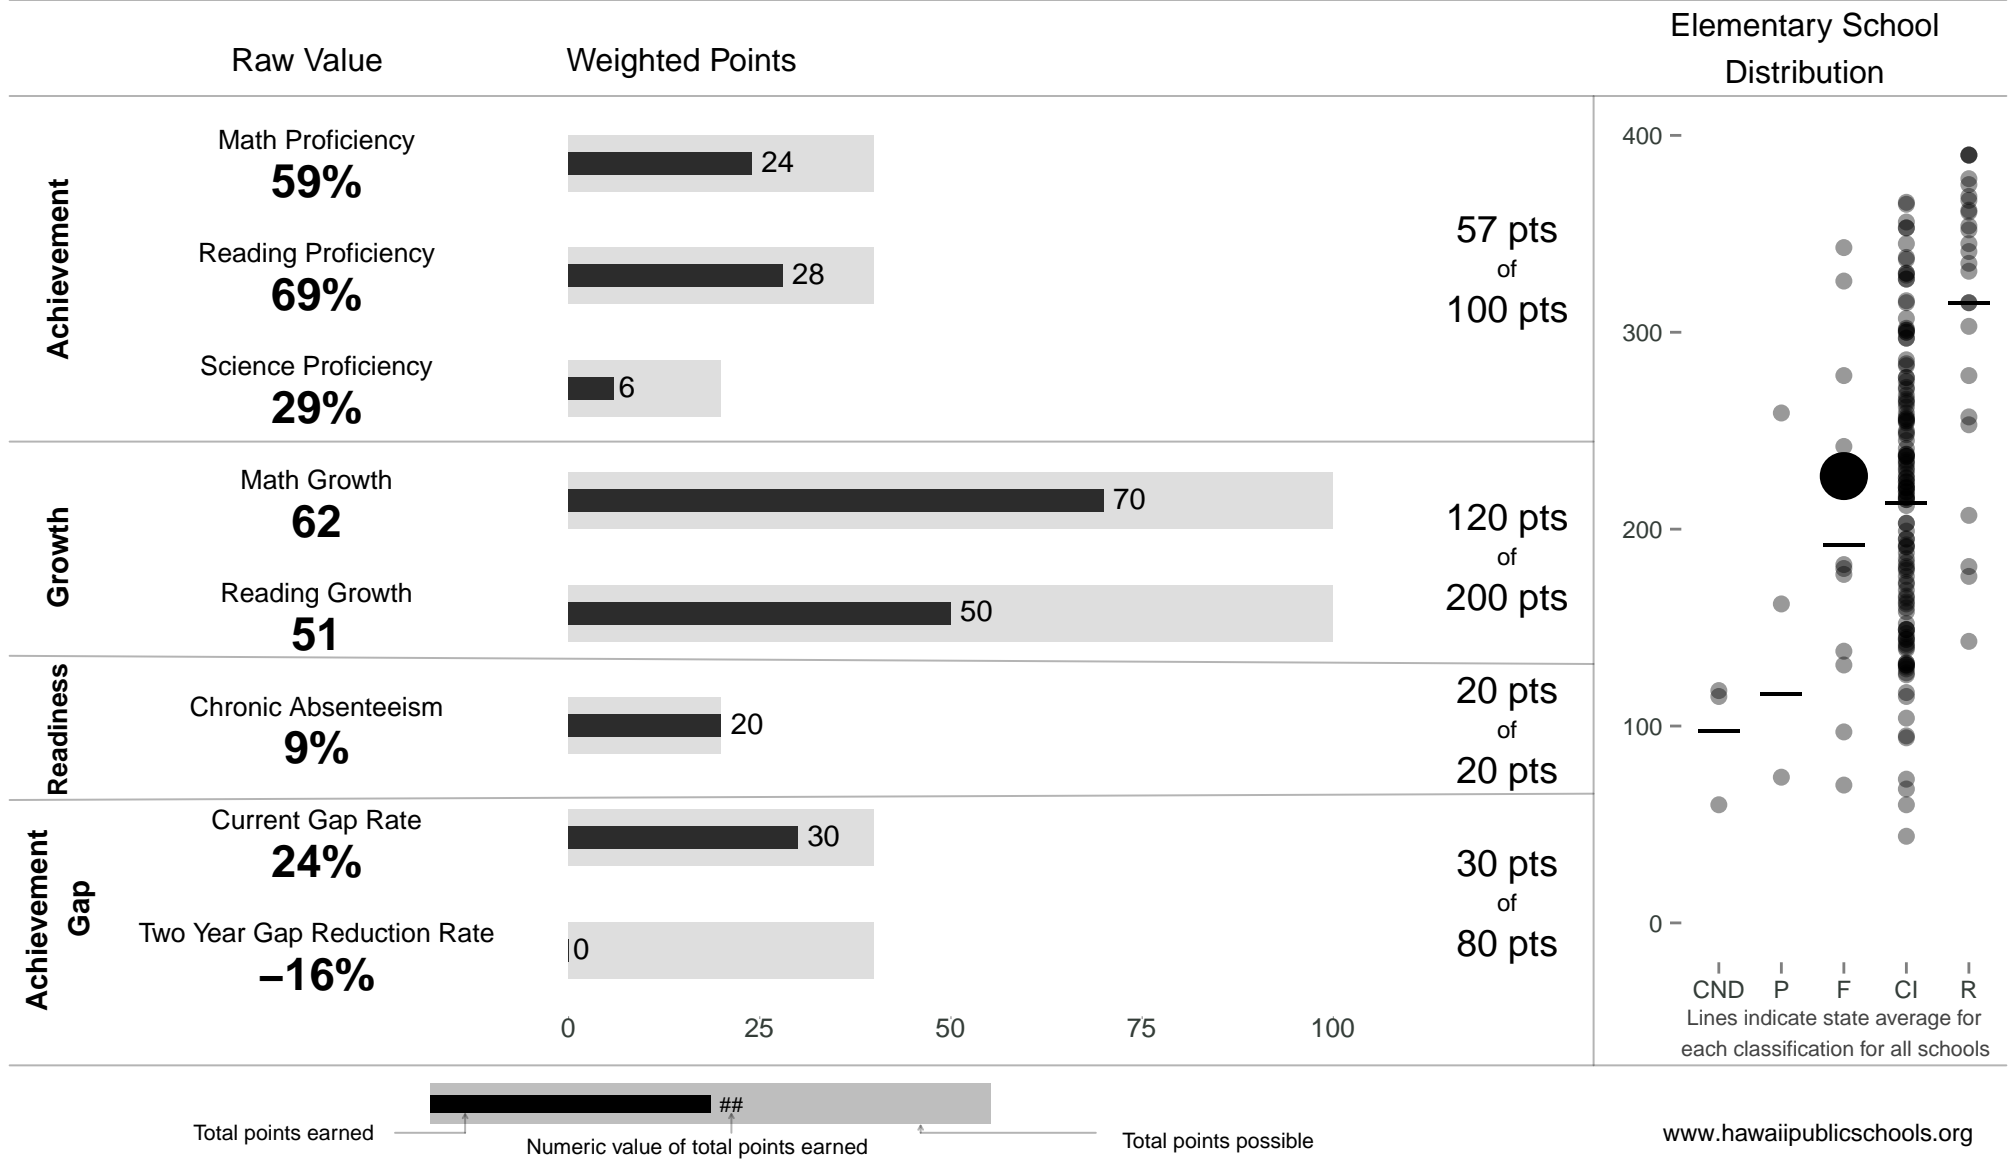

Kahuku Elementary

227 points of 400 points

School Year 2013–2014: Focus

Trigger: Carry Over

School Year 2012–2013: Focus

www.hawaiipublicschools.org

NOTE: Final display numbers are rounded, which may cause subtotals to appear to sum incorrectly. The total points value on the upper right is accurate.

Run Date: Thursday, September 11, 2014 – Final Run